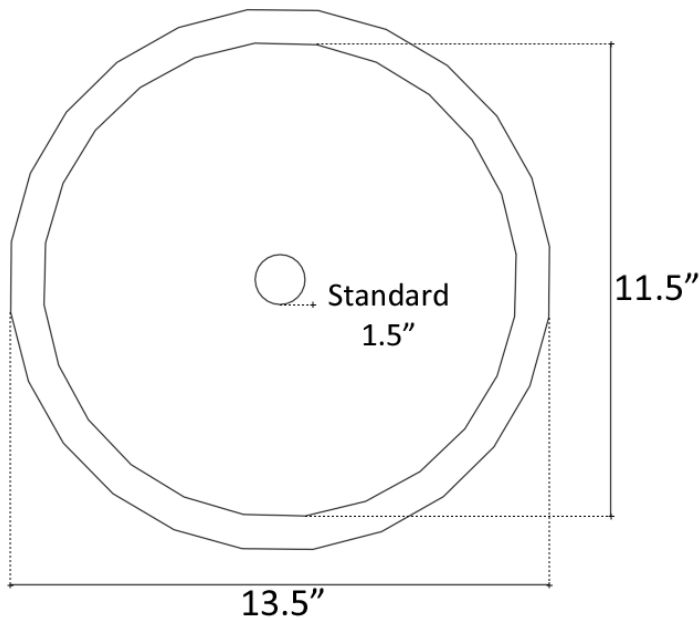

Description:

- Copper
- Drop-In or Vessel Mount
- Use standard 1.5" drain
- Clean with mild soap
No abrasive chemicals

Available Finishes:

- DB** Dark Bronze
- WC** Weathered Copper
- PN** Polished Nickel
- SN** Satin Nickel
- PW** Pewter

Available Drains:

- D004** Grid Strainer
- D005** Lift and Turn
- D101-** Decorative Drains
- D604**

DIMENSIONS WILL VARY. DO NOT use this sheet as a guide for countertop cuts.