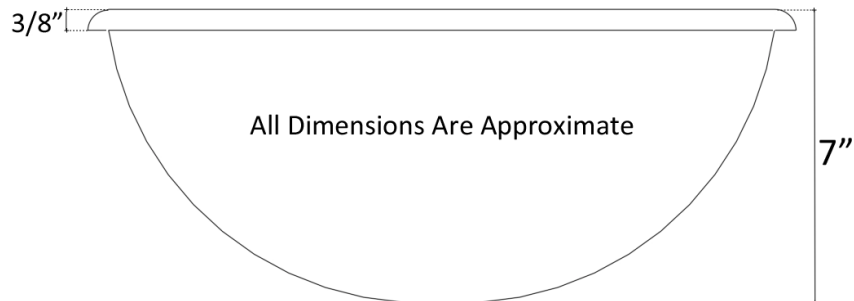

Description:

- Copper
- Drop-In or Vessel Mount
- Use standard 1.5" drain
- Clean with mild soap
No abrasive chemicals

Available Finishes:

- DB** Dark Bronze
- WC** Weathered Copper
- PN** Polished Nickel
- SN** Satin Nickel
- PW** Pewter

Available Drains:

- D004** Grid Strainer
- D005** Lift and Turn
- D101-** Decorative Drains
- D604**

DIMENSIONS WILL VARY. DO NOT use this sheet as a guide for countertop cuts.