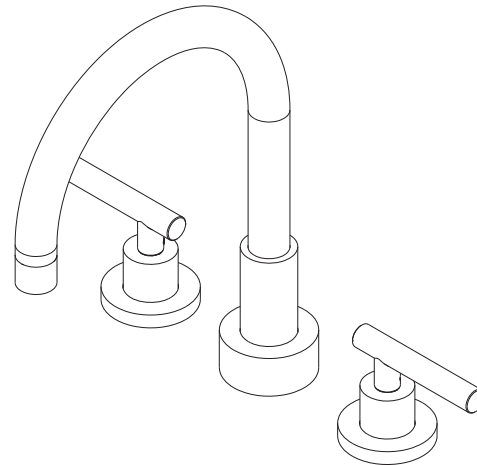

EAST LINEAR

Roman Tub Deck Trim

3-996L

Features

- Solid brass construction
- ADA compliant contemporary lever handles
- 6-7/16" (16.4 cm) spout height at outlet
- 7-7/8" (20.0 cm) spout reach (c-c)
- Intended for use with Newport Brass rough valve kit (Required Accessory) which incorporates the following:
  - Brass valve bodies and quick-connect spout fitting
  - Quarter-turn washerless ceramic disc 3/4" valve cartridges

Codes / Standards Compliance

Meets or exceeds the following at date of manufacture:

- ASME A112.18.1/CSA B125.1
- IAPMO/cUPC
- IPC
- ADA
- ICC/ANSI A117.1
- All applicable US Federal and State material regulations
- EPA Watersense

Colors / Finishes

- 15: Polished Nickel
- 15S: Satin Nickel
- 26: Polished Chrome
- 10B: Oil Rubbed Bronze
- Other: Refer to the Newport Brass catalog for additional color/finish options.

Specified Model

Model	Description	Colors / Finishes				
3-996L	Roman Tub Deck Trim	☐ 15	☐ 15S	☐ 26	☐ 10B	☐ Other

Required Accessory:

Trim, above, and Rough Valve Kit, below, must both be specified.

Application	Roman Tub			Roman Tub with Handshower					
	Hot Valve	Cold Valve	Spout Quick-Connect Fitting	Hot Valve	Cold Valve	Spout Quick-Connect Fitting	Poly-Braided Hose	Handshower Diverter	H/S Flange Hardware
Inlet/Outlet Size	3/4"	3/4"	3/4"	3/4"	3/4"	3/4"	1/2"	1/2" / 3/4"	-
Part Number	☐ 1-502			☐ 1-503					
Image									

Product Specification:

Add "Color / Finish" suffix to Tub Deck Trim model number, below.

The Roman Tub Deck Trim shall be made of solid brass construction. Roman Tub Deck Trim shall incorporate ADA compliant contemporary lever handles. Product shall incorporate a 6-7/16" (16.4 cm) spout height at outlet and a 7-7/8" (20.0 cm) spout reach (c-c). Rough valve kit shall incorporate brass valve bodies with quarter-turn washerless ceramic disc 3/4" valve cartridges and a quick-connect spout fitting. Roman Tub Deck Trim shall be Newport Brass Model 3-996L/____ and Newport Brass rough valve kit shall be 1-502.