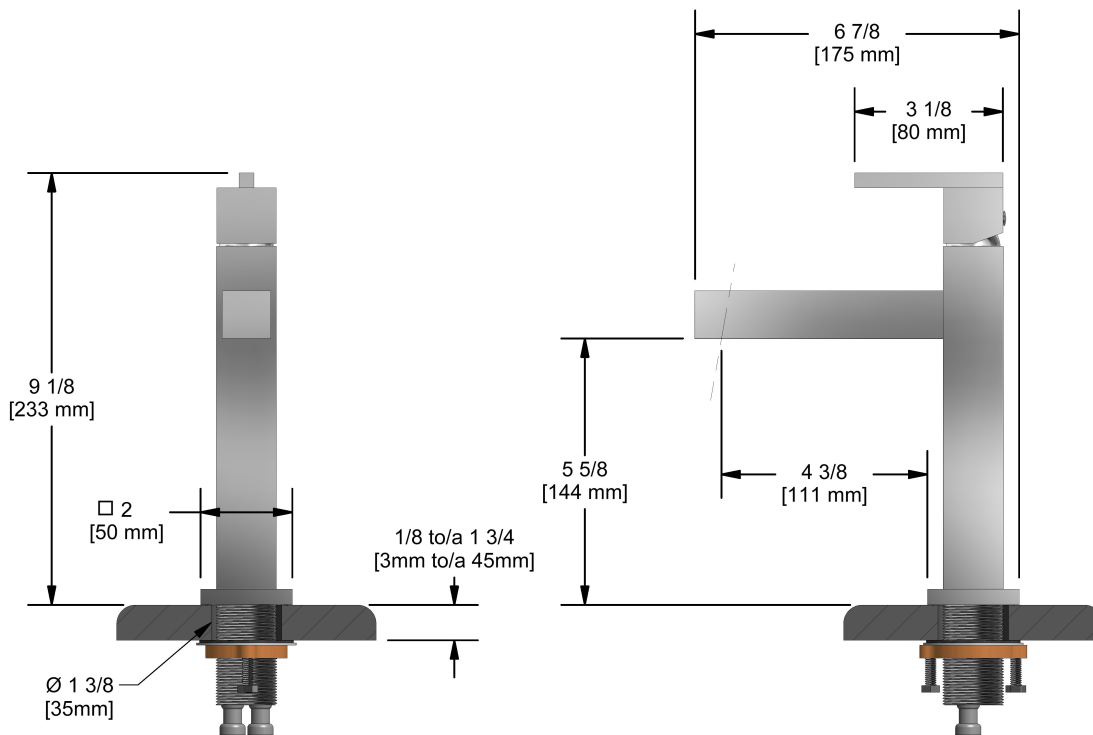

Certifications

- CSA B125.1
- NSF61
- ASME A112.18.1
- CMR248 Approval