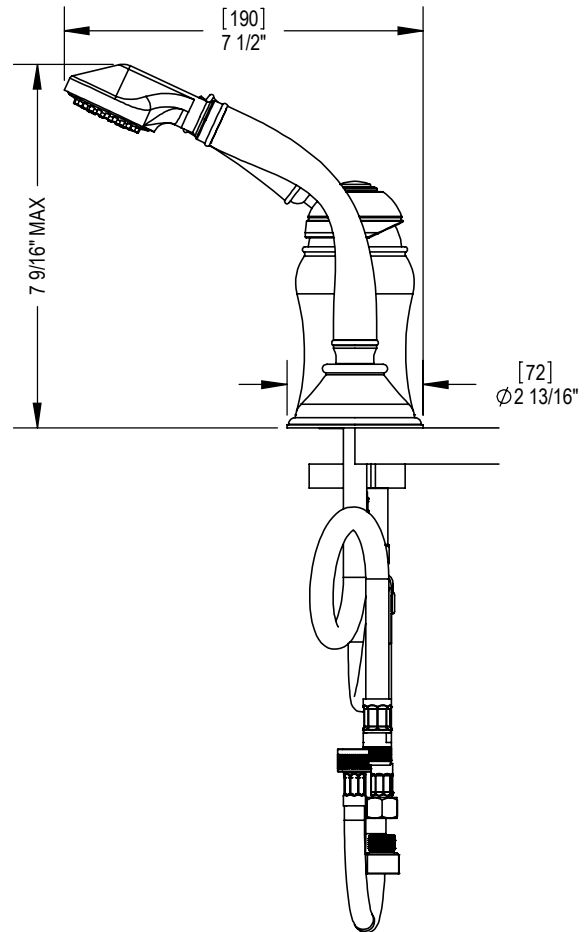

Features

- Brass construction with choice of 21 finishes
- Single Control Lever handle
- One-Piece, ceramic disc cartridge allows both volume and temperature control
- Flexible Stainless Steel supply hoses for easy installation
- 2.2 gpm @ 60 psi

Order Matrix

Model	Main Finish
5RRBJSL	AB - Antique Brass
	ABM - Antique Brass Matt
	AC - Antique Copper
	ACM - Antique Copper Matt
	BB - Bright Brass
	CH - Chrome
	GD - Gold
	OB - Oil Rubbed Bronze
	PN - Polished Nickel
	SB - Satin Brass
	SC - Satin Chrome
	SN - Satin Nickel
	TB - Tuscan Brass
	AQ - Aqua
	BD - Bordeaux
	BK - Black
	MB - Matte Black
	MW - Matte White
	NC - Natural Cream
	RD - Red
	WH - White

JASMIN

Pressure Balance Deck Mount Mixing Valve with Hand Held Shower
Model: 5RRBJSL XX-XX

Critical Dimensions

TEL: 905-851-6781
FAX: 905-851-8031
TOLL FREE: 800-461-5901