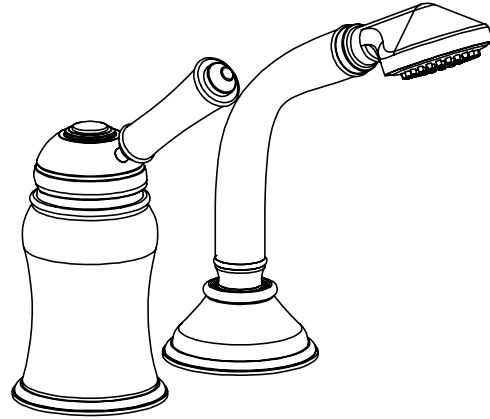

Features

- Brass construction with choice of 21 finishes
- Single Control Lever handle
- One-Piece, ceramic disc cartridge allows both volume and temperature control
- Flexible Stainless Steel supply hoses for easy installation
- 2.2 gpm @ 60 psi

Order Matrix

Model	Main Finish
5RRBJSL	AB - Antique Brass
	ABM - Antique Brass Matt
	AC - Antique Copper
	ACM - Antique Copper Matt
	BB - Bright Brass
	CH - Chrome
	GD - Gold
	OB - Oil Rubbed Bronze
	PN - Polished Nickel
	SB - Satin Brass
	SC - Satin Chrome
	SN - Satin Nickel
	TB - Tuscan Brass
	AQ - Aqua
	BD - Bordeaux
	BK - Black
	MB - Matte Black
	MW - Matte White
	NC - Natural Cream
	RD - Red
	WH - White

JASMIN

Pressure Balance Deck Mount Mixing Valve with Hand Held Shower
Model: 5RRBJSL XX-XX