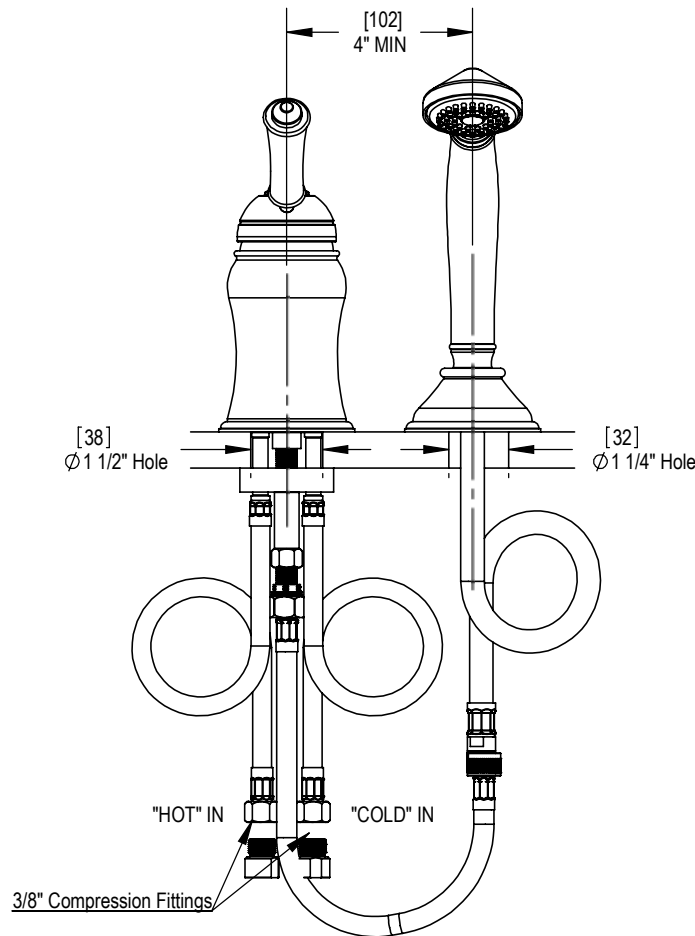

Features

- Brass construction with choice of 21 finishes
- Single Control Lever handle
- One-Piece, ceramic disc cartridge allows both volume and temperature control
- Flexible Stainless Steel supply hoses for easy installation
- 2.2 gpm @ 60 psi

Order Matrix

Model	Main Finish
5RRBJSL	AB - Antique Brass
	ABM - Antique Brass Matt
	AC - Antique Copper
	ACM - Antique Copper Matt
	BB - Bright Brass
	CH - Chrome
	GD - Gold
	OB - Oil Rubbed Bronze
	PN - Polished Nickel
	SB - Satin Brass
	SC - Satin Chrome
	SN - Satin Nickel
	TB - Tuscan Brass
	AQ - Aqua
	BD - Bordeaux
	BK - Black
	MB - Matte Black
	MW - Matte White
	NC - Natural Cream
	RD - Red
	WH - White

JASMIN

Pressure Balance Deck Mount Mixing Valve with Hand Held Shower
Model: 5RRBJSL XX-XX

Critical Dimensions

TEL: 905-851-6781
FAX: 905-851-8031
TOLL FREE: 800-461-5901