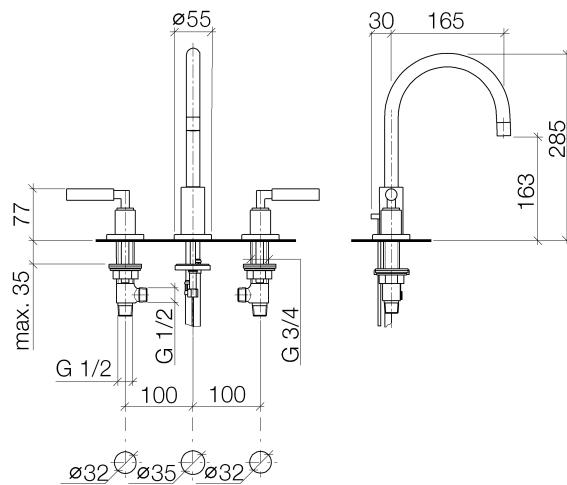

**Product specifications**

- **6 1/2" projection**
- Swivel spout 360°
- M 18 x 1 aerator – female thread
- Total height 11 1/4"
- Height to aerator/spout outlet 6 3/8"
- Deck valves with 2x xControl ceramic disc cartridges 1/2"
- 2x M 10 x 1 screw-in high pressure hose
- Compression connectors
- US drain with overflow
- Water flow rate limited to max. 1.5 gpm
- low lead compliant
- Flanges, diameter 2 1/8"

[ADA]

For narrow pedestals or trap covers, please order pressure hoses 12 507 970 90.

### Surfaces

- chrome 20713882-000010
- chrome 20713882-000010
- matt platinum 20713882-060010
- matt platinum 20713882-060010
- platinum 20713882-080010
- platinum 20713882-080010
- matt white 20713882-100010
- matt white 20713882-100010
- matt black 20713882-330010
- matt black 20713882-330010

**Exploded assembly drawing**

**Order quantity**

<b>No.</b>	<b>Article number</b>	<b>Name</b>	<b>Installation quantity</b>
1	90282221302ff	spout	1
2	90230102800ff	aerator	1
3	09303005790	screw	1
4	09111008710ff	connection	1
5	04208903080ff	pull-rod	1
6	092810133ff	ring	1
7	9017110405190	side panel	1
8	0430040640090	hose	2
9	09140504790	seal	1
10	0430110380090	fixing set	1
11	09311101190	pin	1
12	04208805200ff	handle	2
13	04182002200ff	angle	2
14	092088052ff	handle	2
15	90121200700ff	base	2
16	09301102990	disc	2
17	09303007590	screw	2
18	092102140ff	sleeve	2
19	092789105ff	rosette	2
20	09141004390	seal	2
21	9017110405090	side panel	1
22	04233004000ff	threaded connector	2
23	04110102300ff	pop-up waste	1