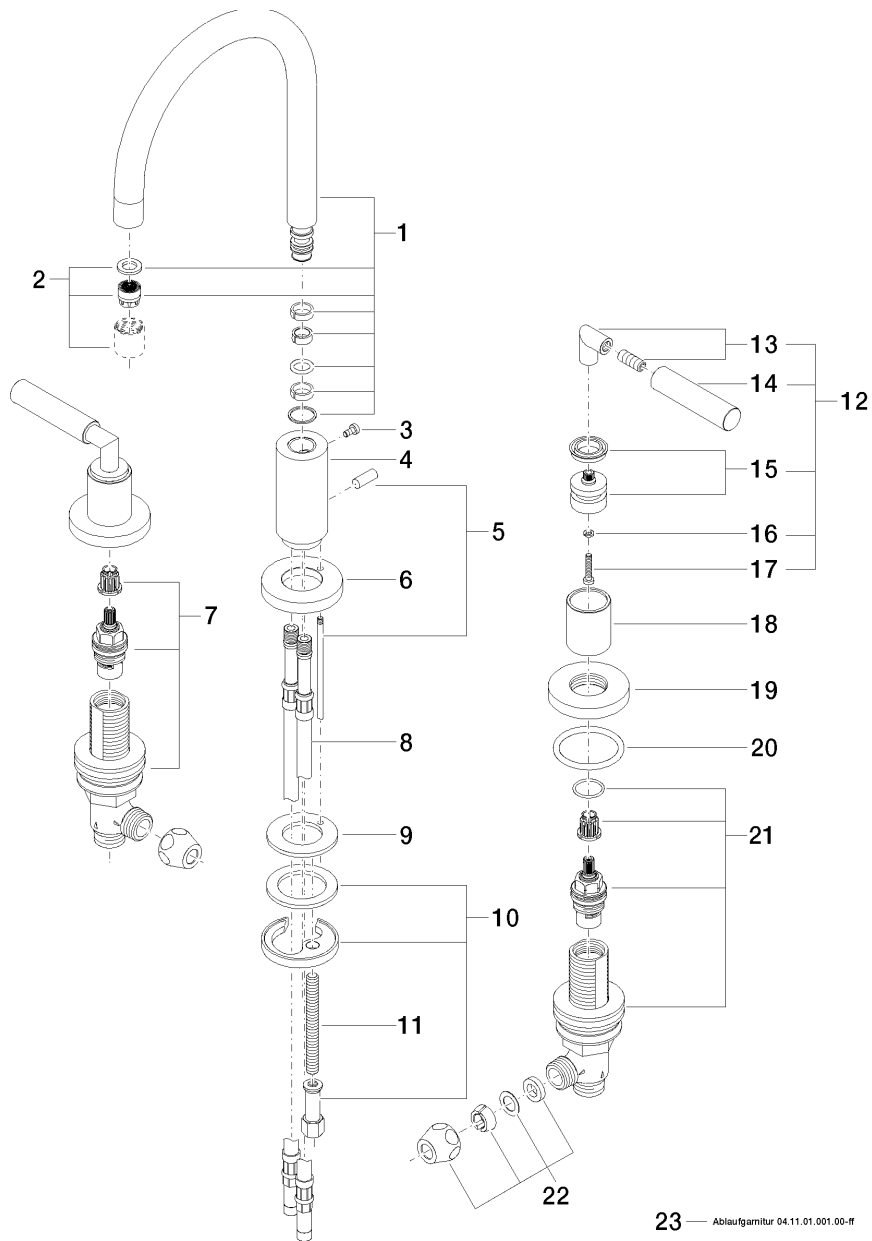

**Product specifications**

- **6 1/2" projection**
- Swivel spout 360°
- M 18 x 1 aerator – female thread
- Total height 11 1/4"
- Height to aerator/spout outlet 6 3/8"
- Deck valves with 2x xControl ceramic disc cartridges 1/2"
- 2x M 10 x 1 screw-in high pressure hose
- Compression connectors
- US drain with overflow
- Water flow rate limited to max. 1.5 gpm
- low lead compliant
- Flanges, diameter 2 1/8"

[ADA]

For narrow pedestals or trap covers, please order pressure hoses 12 507 970 90.

### Surfaces

- chrome 20713882-000010
- chrome 20713882-000010
- matt platinum 20713882-060010
- matt platinum 20713882-060010
- platinum 20713882-080010
- platinum 20713882-080010
- matt white 20713882-100010
- matt white 20713882-100010
- matt black 20713882-330010
- matt black 20713882-330010

**Exploded assembly drawing**

**Order quantity**

<b>No.</b>	<b>Article number</b>	<b>Name</b>	<b>Installation quantity</b>
1	90282221302ff	spout	1
2	90230102800ff	aerator	1
3	09303005790	screw	1
4	09111008710ff	connection	1
5	04208903080ff	pull-rod	1
6	092810133ff	ring	1
7	9017110405190	side panel	1
8	0430040640090	hose	2
9	09140504790	seal	1
10	0430110380090	fixing set	1
11	09311101190	pin	1
12	04208805200ff	handle	2
13	04182002200ff	angle	2
14	092088052ff	handle	2
15	90121200700ff	base	2
16	09301102990	disc	2
17	09303007590	screw	2
18	092102140ff	sleeve	2
19	092789105ff	rosette	2
20	09141004390	seal	2
21	9017110405090	side panel	1
22	04233004000ff	threaded connector	2
23	04110102300ff	pop-up waste	1