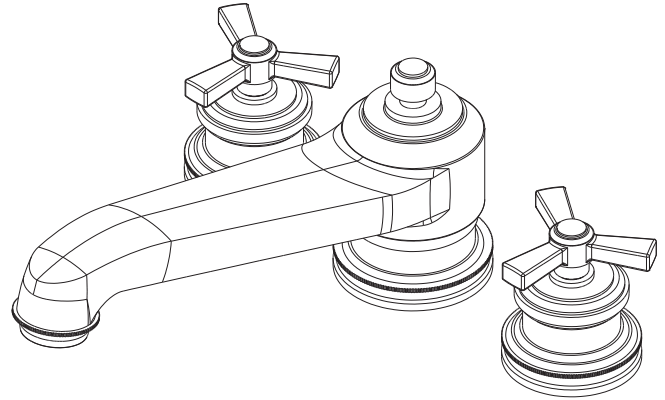

Roman Tub Deck Trim

3-1606

Features

- Solid brass construction
- ADA compliant traditional cross handles
- 3-1/16" (7.8 cm) spout height at outlet
- 9-1/16" (23.0 cm) spout reach (c-c)
- Intended for use with Newport Brass rough valve kit (Required Accessory) which incorporates the following:
  - Brass valve bodies and quick-connect spout fitting
  - Quarter-turn washerless ceramic disc 3/4" valve cartridges

Codes / Standards Compliance

Meets or exceeds the following at date of manufacture:

- ASME A112.18.1/CSA B125.1
- IAPMO/cUPC
- IPC
- ADA
- ICC/ANSI A117.1
- All applicable US Federal and State material regulations
- EPA Watersense

Colors / Finishes

- 15: Polished Nickel
- 15S: Satin Nickel
- 26: Polished Chrome
- 10B: Oil Rubbed Bronze
- Other: Refer to the Newport Brass catalog for additional color/finish options.

Specified Model

Model	Description	Colors / Finishes				
3-1606	Roman Tub Deck Trim	☐ 15	☐ 15S	☐ 26	☐ 10B	☐ Other

Required Accessory:

Trim, above, and Rough Valve Kit, below, must both be specified.

Application	Roman Tub			Roman Tub with Handshower					
	Hot Valve	Cold Valve	Spout Quick-Connect Fitting	Hot Valve	Cold Valve	Spout Quick-Connect Fitting	Poly-Braided Hose	Handshower Diverter	H/S Flange Hardware
Inlet/Outlet Size	3/4"	3/4"	3/4"	3/4"	3/4"	3/4"	1/2"	1/2" / 3/4"	-
Part Number	☐ 1-506			☐ 1-507					
Image									

Product Specification:

Add "Color / Finish" suffix to Tub Deck Trim model number, below.

The Roman Tub Deck Trim shall be made of solid brass construction. Roman Tub Deck Trim shall incorporate ADA compliant traditional cross handles. Product shall incorporate a 3-1/16" (7.8 cm) spout height at outlet and a 9-1/16" (23.0 cm) spout reach (c-c). Rough valve kit shall incorporate brass valve bodies with quarter-turn washerless ceramic disc 3/4" valve cartridges and a quick-connect spout fitting. Roman Tub Deck Trim shall be Newport Brass Model 3-1606/____ and Newport Brass rough valve kit shall be 1-506.