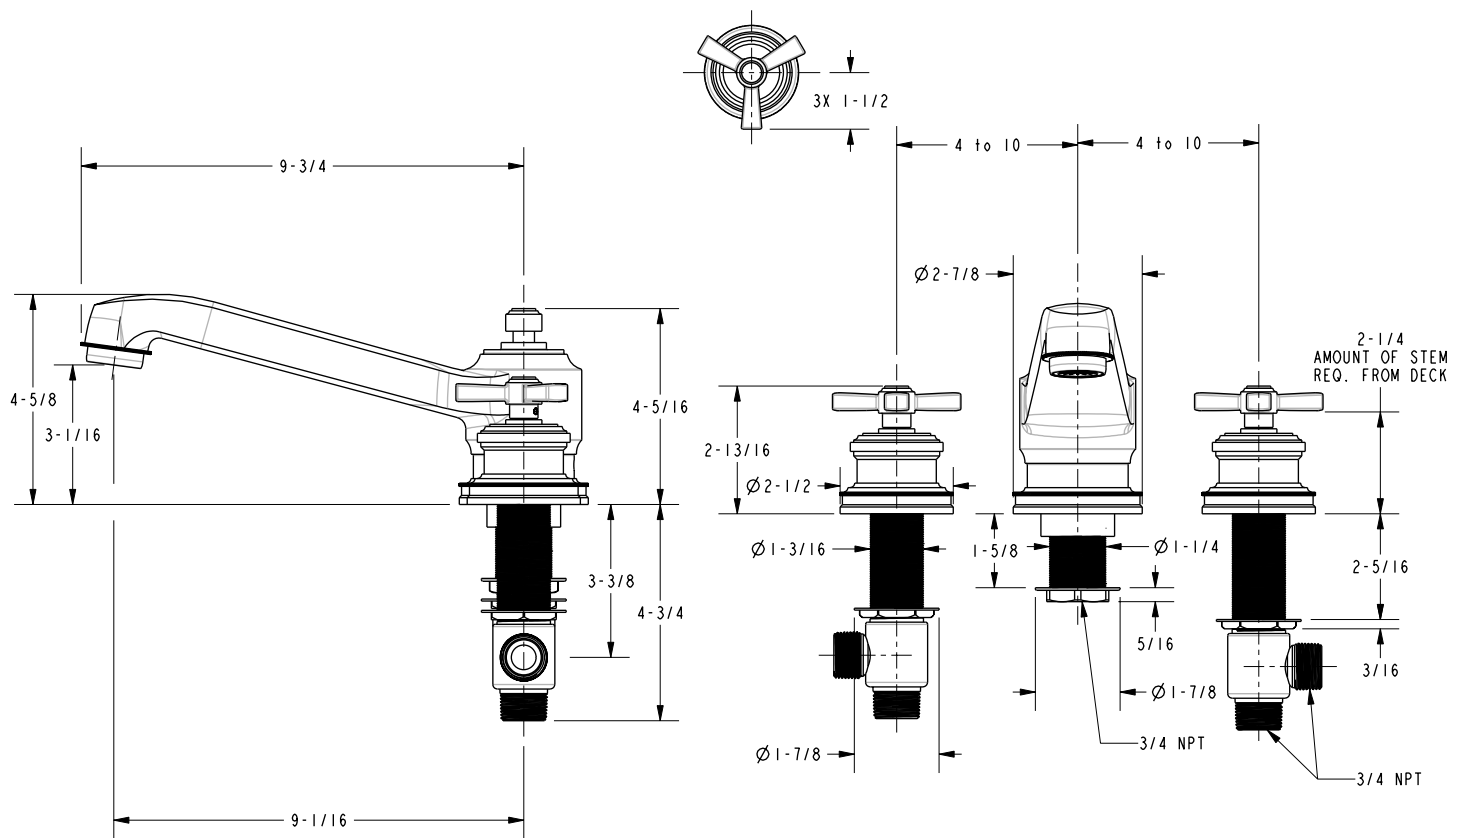

Roman Tub Deck Trim

3-1606

Features

- Solid brass construction
- ADA compliant traditional cross handles
- 3-1/16" (7.8 cm) spout height at outlet
- 9-1/16" (23.0 cm) spout reach (c-c)
- Intended for use with Newport Brass rough valve kit (Required Accessory) which incorporates the following:
 - Brass valve bodies and quick-connect spout fitting
 - Quarter-turn washerless ceramic disc 3/4" valve cartridges

Required Accessory:

Trim, above, and Rough Valve Kit, below, must both be specified.

Application	Roman Tub			Roman Tub with Handshower					
	Hot Valve	Cold Valve	Spout Quick-Connect Fitting	Hot Valve	Cold Valve	Spout Quick-Connect Fitting	Poly-Braided Hose	Handshower Diverter	H/S Flange Hardware
Inlet/Outlet Size	3/4"	3/4"	3/4"	3/4"	3/4"	3/4"	1/2"	1/2" / 3/4"	-
Part Number	<input type="checkbox"/> 1-506			<input type="checkbox"/> 1-507					
Image									

Product Specification:

Add "Color / Finish" suffix to Tub Deck Trim model number, below.

The Roman Tub Deck Trim shall be made of solid brass construction. Roman Tub Deck Trim shall incorporate ADA compliant traditional cross handles. Product shall incorporate a 3-1/16" (7.8 cm) spout height at outlet and a 9-1/16" (23.0 cm) spout reach (c-c). Rough valve kit shall incorporate brass valve bodies with quarter-turn washerless ceramic disc 3/4" valve cartridges and a quick-connect spout fitting. Roman Tub Deck Trim shall be Newport Brass Model 3-1606/____ and Newport Brass rough valve kit shall be 1-506.

3-1606

Product Dimensions (units are in inches)

Miro Roman Tub Deck Trim
3-1606

page 2 of 2 spec_3-1606

NEWPORT BRASS
Flawless Beauty. From Faucet to Finish.™

t: 949.417.5207 | www.newportbrass.com

©2011 Brasstech, Inc.