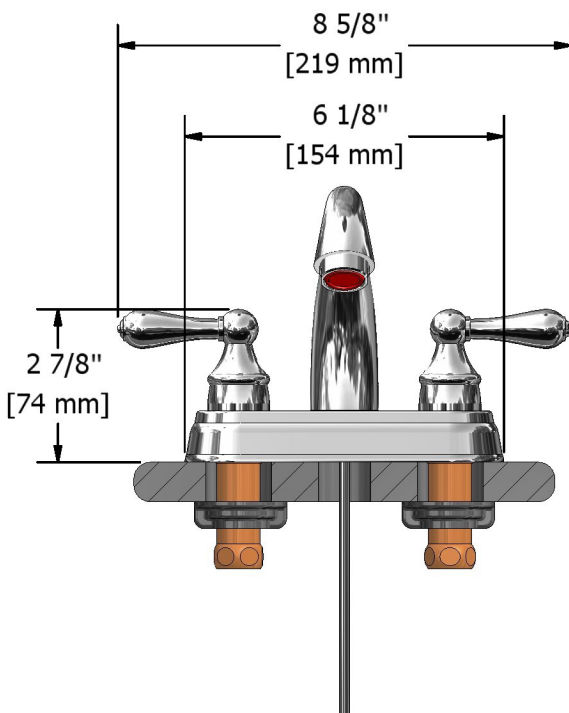

Sizes, models and finishes may differ from those presented.

Warranty

The Riobel inc. product carries a limited LIFETIME warranty on the finish Chrome, Gold (PVD), Brushed nickel (PVD), Night brushed (PVD), Polished nickel (PVD) and all working parts and is guaranteed from the initial date of purchase against all manufacturing defects. Other finished 1 year.

Customer Service

Ontario, West Canada : 888-287-5354 Quebec, Maritimes, United States : 866-473-8442