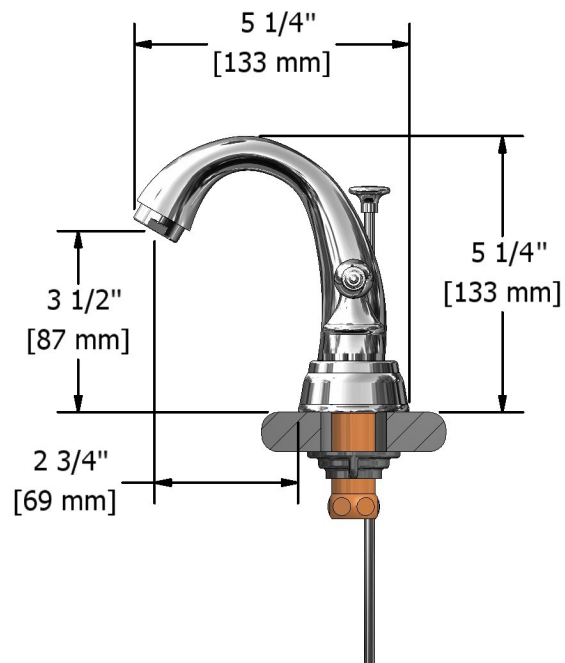

Sizes, models and finishes may differ from those presented.

Warranty

The Riobel inc. product carries a limited LIFETIME warranty on the finish Chrome, Gold (PVD), Brushed nickel (PVD), Night brushed (PVD), Polished nickel (PVD) and all working parts and is guaranteed from the initial date of purchase against all manufacturing defects. Other finished 1 year.

Customer Service

Ontario, West Canada : 888-287-5354 Quebec, Maritimes, United States : 866-473-8442