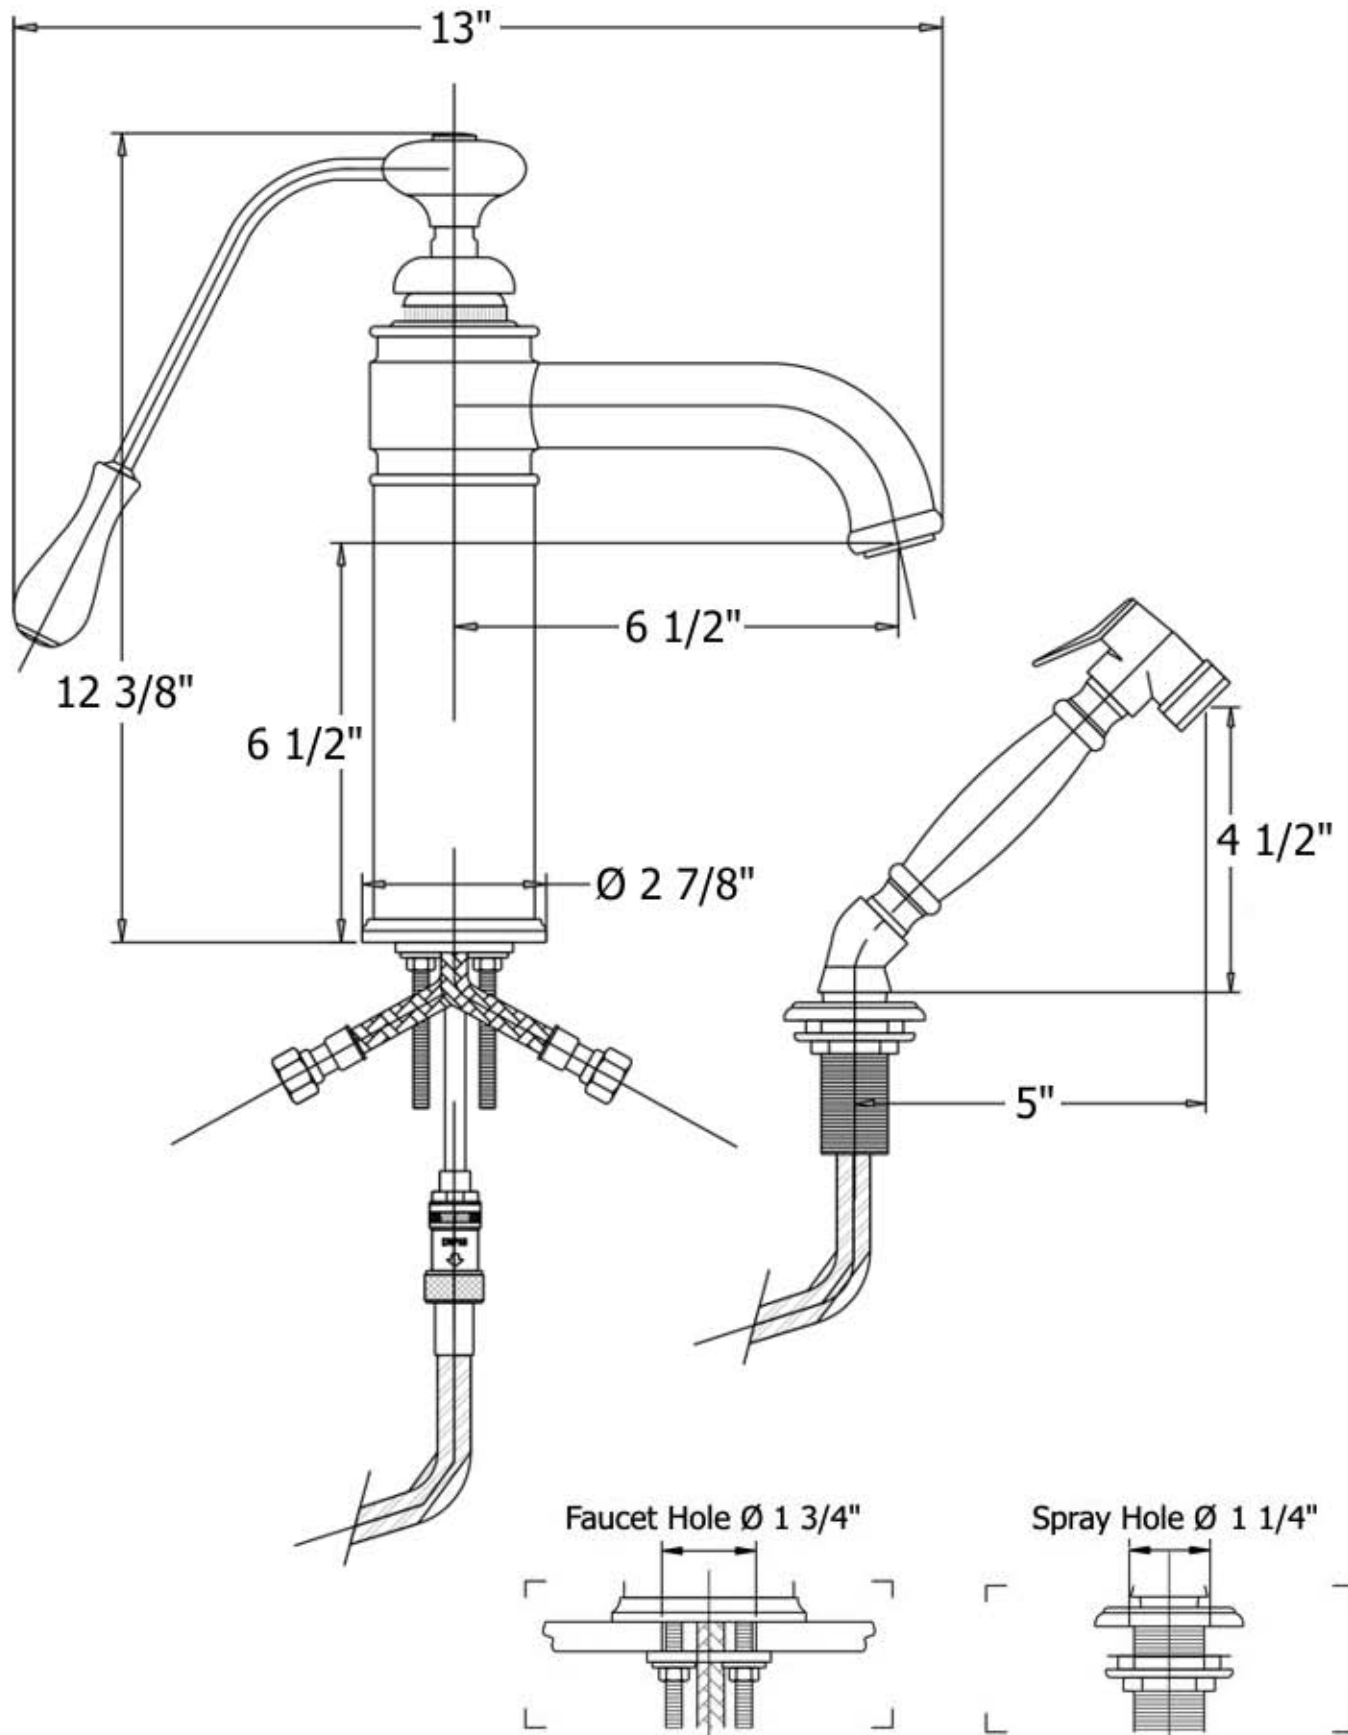

4104 - 'Estelle' Single Lever Mixer with Spray