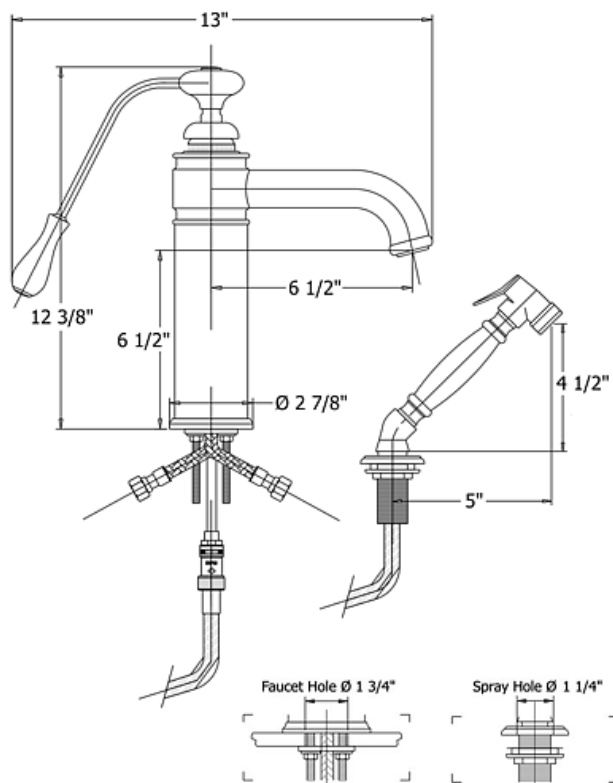

4104 - 'Estelle' Single Lever Mixer with Spray

Part#	Description
39	Diverter Access Screw
40	Rubber O-Ring
41	Internal Diverter Kit
42	Brass Washer
43	Brass Washer
44	Brass Nuts
45	Threaded Stems
46	Mounting Plate
49	All Thread For H/S
50	Threaded Mounting Stem
51	Brass Mounting Nut
52	Metal Ring & Rubber Washer
53	Flat Rubber Washer
53	Handspray Escutcheon
54	Handspray Elbow
55	Rubber O-Ring
56	Handspray Couplers
57	Finished Wood or White Ceramic Handle
58	Threaded Stem For Handspray
62	Head Assembly
63	Aerator Nut
64	4 Piece Grill Kit
67	Aerator Screw
75	Handspray Outlet
78	Flexible Nylon Handspray Hose
86	Ceramic Cartridge
91	Complete Handle Set
92	Complete Handspray Set

Technical Information

- 1 3/4" Faucet Body Hole Drilling
- Hand Spray Requires 1 1/4" Hole Drilling
- Flow Rate Is 2.2 GPM
- For Complete Handle Set Order Part# 95013063XX(63=WOOD HANDLE, XX=FINISH CODE) OR 95013020XX(20=CERAMIC HANDLE, XX=FINISH CODE)
- For Complete Hand Spray And Hose, Order Part #450763XX OR 450720XX
- Available Finishes Are Polished Brass(55), Polished Nickel(56), Brushed Nickel(57), Satin Nickel(60) and Weathered Brass(70)
- Please see cleaning instructions for finish care and maintenance

Part#	Description
01	Ceramic Insert
02	Decorative Finished Nut
03	Threaded Stem
04	Brass Washer
05	Finished Wood Or White Ceramic Handle
06	Finished Washer
07	Handle Screw
10	Cartridge Holding Nut
12	Upper Brass Ring
13	Mixing Chamber
14	Spout
15	Rubber O-Ring
16	Spout Washer
17	Aerator Filter
18	Aerator Cover
24	Lower Brass Ring
26	Main Body
29	3/8" X 12" Flexible Supply Lines With O-Ring
30	Lower Escutcheon
31	Rubber Washer
36	3/8" Washer
37	Backflow Preventer

Please follow example when ordering parts for 'Estelle' Single Lever Mixer With Spray

- To order part #14 – Spout
 - 9410414 xx
- Please substitute finish number needed in place of **XX**.

To order a part that is not finished use **00**