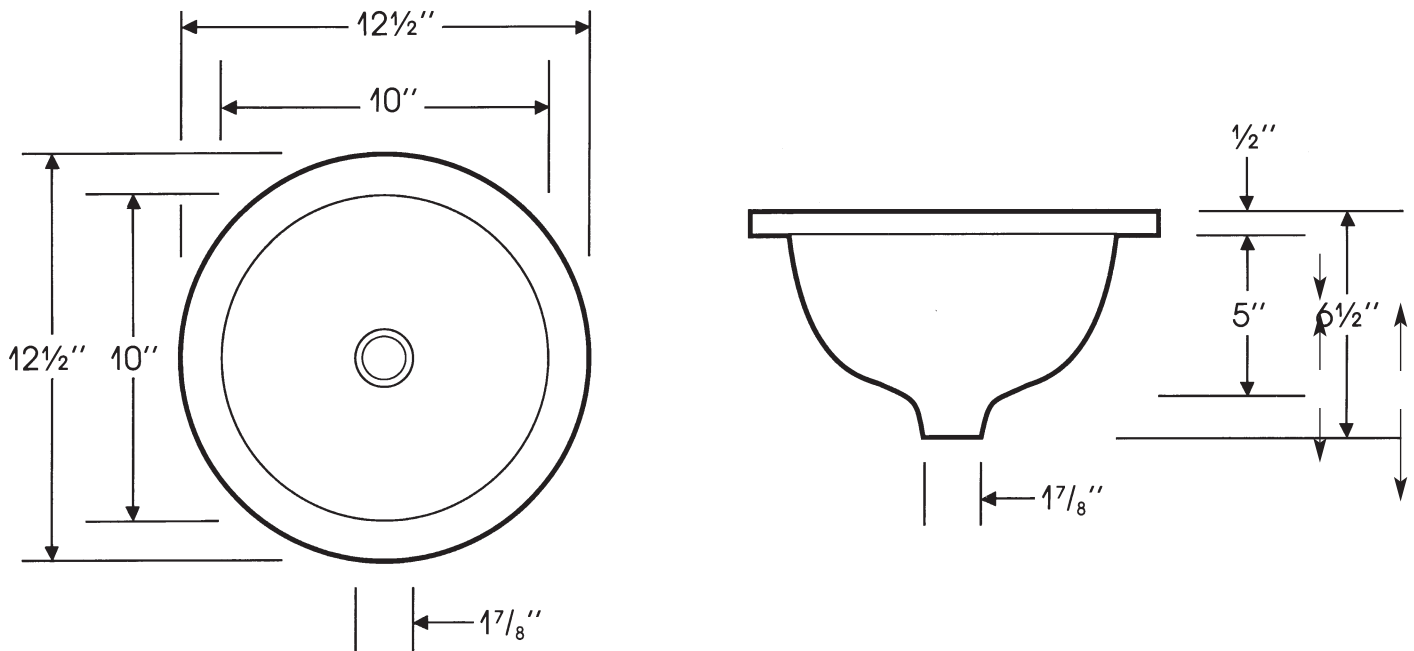

**DONNA
IN PORCELAIN**

**DONNA
IN PORCELAIN**

DIMENSIONS
Outside: 12 1/2" by 12 1/2"
Inside: 10" by 10"
Inside Depth: 5 1/2"

IMPORTANT:
These basins are hand
crafted. All dimensions are
approximate. To insure
proper operation all units
must be installed plumb
and level.