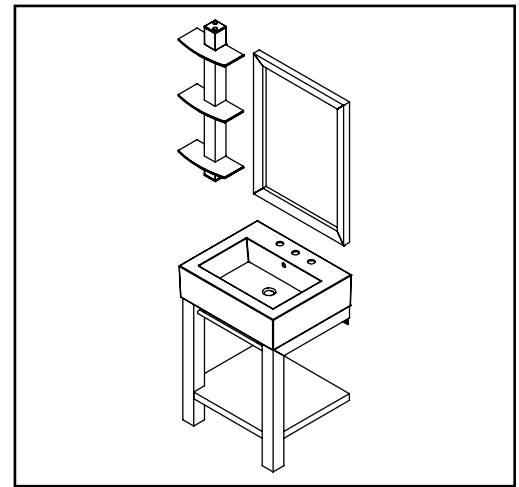

DECOLAV®

SPEC SHEET
2550 SERIES

PRODUCT DESCRIPTION

2550 Series 24" Wall Mounted Lavatory Console, Mirror & Wall Shelf

- Solid Wood Frame
- Available in Three Finishes - Maple (MP), Cognac (CGN) & Black Ash (BKA)
- Polished Stainless Steel Hardware
- Includes White Vitreous China Lavatory with Overflow Drilled For 8" Widespread Faucet
- Includes Coordinating Mirror & Wall Mounted Shelf with Three Glass Shelves

PRODUCT MEASUREMENTS

- Width: 24"
- Depth: 20"
- Height: 34"

RECOMMENDED ACCESSORIES

- DECOLAV® 9295 Grid Drain with Overflow
- DECOLAV® 9297 Push Button Umbrella Drain with Overflow
- DECOLAV® 9100/9102 Decorative Bottle Trap

8" FAUCET DECK

ROUGHING-IN DIMENSIONS