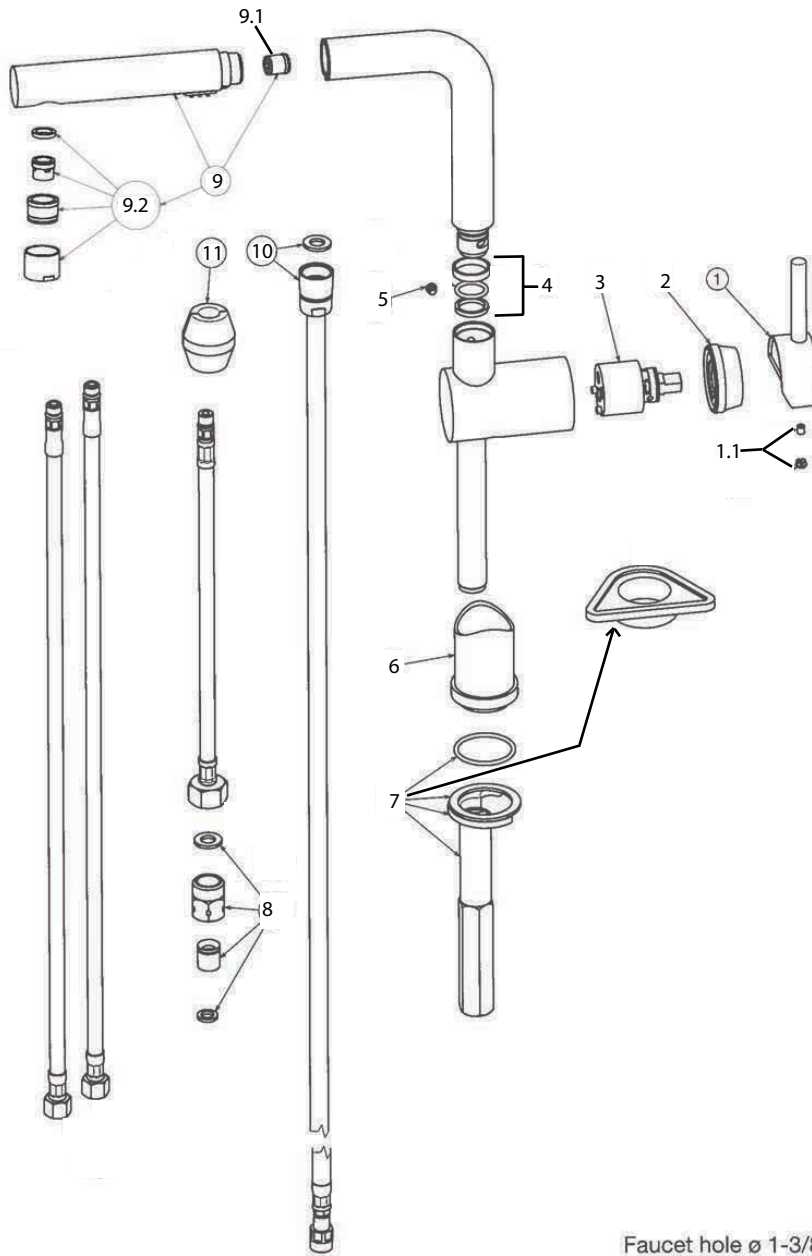

FEATURED MODEL

441404 Pull-Out with Dual Spray, SATIN NICKEL

ADDITIONAL MODELS

441403 Pull-Out with Dual Spray, CHROME

FEATURES

- Button activated dual spray
- Ceramic disk cartridge
- 2.2 GPM flow rate
- Classic contemporary design that makes every kitchen look professional
- Installation in a 1-3/8" hole
- 140 degree spout swivel
- 2" backsplash clearance off center
- 1-3/4" maximum deck thickness

JOB INFORMATION

Job Name: _____

Contact: _____

Date Specified: _____

Specifier: _____

Contractor: _____

NOMINAL DIMENSIONS

Model 441403 shown

REACH	SPOUT HEIGHT	FAUCET HEIGHT
8-1/2"	9-3/4"	11"

See next page for exploded parts drawing and parts list.

BLANCO AMERICA

800.451.5782

www.blancoamerica.com

© 2013 BLANCO AMERICA

7/13

SPEC-003

REPAIR PART GUIDE

Num.	Description	Part #
1	Handle - Satin Nickel	
1.1	Handle - Screw and Cap	440890
2	Cartridge Lock Nut	
3	Cartridge	440877
4, 5	Spout - Ring set and screw	
4	Spout - Ring set	
5	Spout - Holding screw	
6	Base - Satin Nickel	
7	Mounting assembly	
8	Check valve assembly 2.2 GPM	
9	Handspray - Satin Nickel	441446
9.1	Flow regulator	
9.2	Aerator set	
10	Spray hose	441066
11	Weight	