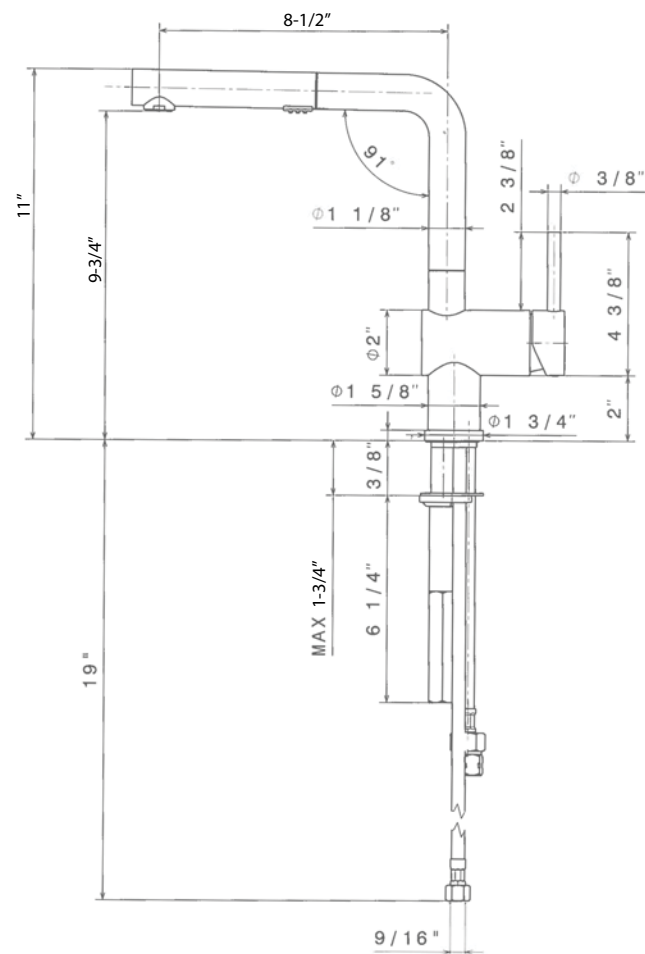

FEATURED MODEL

441404 Pull-Out with Dual Spray, SATIN NICKEL

ADDITIONAL MODELS

441403 Pull-Out with Dual Spray, CHROME

FEATURES

- Button activated dual spray
- Ceramic disk cartridge
- 2.2 GPM flow rate
- Classic contemporary design that makes every kitchen look professional
- Installation in a 1-3/8" hole
- 140 degree spout swivel
- 2" backsplash clearance off center
- 1-3/4" maximum deck thickness

JOB INFORMATION

Job Name: _____

Contact: _____

Date Specified: _____

Specifier: _____

Contractor: _____

NOMINAL DIMENSIONS

Model 441403 shown

REACH	SPOUT HEIGHT	FAUCET HEIGHT
8-1/2"	9-3/4"	11"

See next page for exploded parts drawing and parts list.

BLANCO AMERICA

800.451.5782

www.blancoamerica.com

© 2013 BLANCO AMERICA

7/13

SPEC-003

REPAIR PART GUIDE

Num.	Description	Part #
1	Handle - Satin Nickel	
1.1	Handle - Screw and Cap	440890
2	Cartridge Lock Nut	
3	Cartridge	440877
4, 5	Spout - Ring set and screw	
4	Spout - Ring set	
5	Spout - Holding screw	
6	Base - Satin Nickel	
7	Mounting assembly	
8	Check valve assembly 2.2 GPM	
9	Handspray - Satin Nickel	441446
9.1	Flow regulator	
9.2	Aerator set	
10	Spray hose	441066
11	Weight	