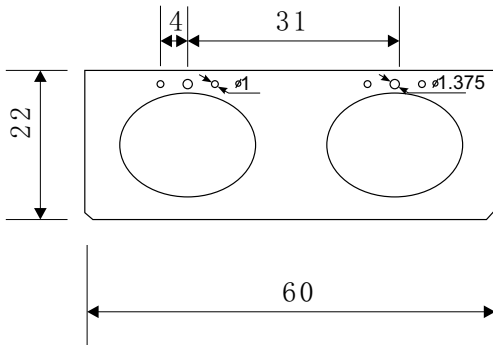

DEC306A Imperial 60" Double Sink Vanity Set (Faucets not included)

Design Element[®]
Bath Furniture

The Imperial Collection

The Imperial vanity set has a quaint, home-steading look with its beveled cabinet edges, Victorian-inspired 4-lite window frames, rounded satin-nickel finish hardware, and marble countertop. Yet, it also fits in a more contemporary bathroom thanks to its straight lines, smooth crown, and subtle plinths. We call this look "transitional" - which is not so much an identity crisis as it is a coherent combination of the best of both worlds. The result is an execution in elegance and class, one that's compatible with a wide range of bathroom styles and home decor.

Imperial 60" Double Sink Vanity Set

DEC306A Product Features

- Solid Hardwood Construction
- Carrara White Marble Countertop
- Round Under-Mount Sinks
- Polished Chrome Pop-Up Drains
- Four Functional Drawers
- Two Soft-Closing Double Cabinet Doors
- Matching Framed Mirrors
- Faucets Not Included
- Specs: 60"W x 22"D x 34"H