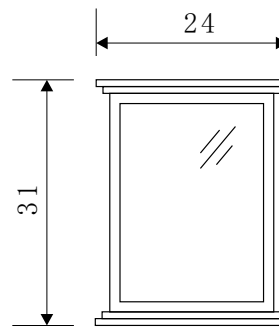

DEC306A Imperial 60" Double Sink Vanity Set (Faucets not included)

Design Element[®]
Bath Furniture

The Imperial Collection

The Imperial vanity set has a quaint, home-steading look with its beveled cabinet edges, Victorian-inspired 4-lite window frames, rounded satin-nickel finish hardware, and marble countertop. Yet, it also fits in a more contemporary bathroom thanks to its straight lines, smooth crown, and subtle plinths. We call this look "transitional" - which is not so much an identity crisis as it is a coherent combination of the best of both worlds. The result is an execution in elegance and class, one that's compatible with a wide range of bathroom styles and home decor.

Imperial 60" Double Sink Vanity Set

DEC306A Product Features

- Solid Hardwood Construction
- Carrara White Marble Countertop
- Round Under-Mount Sinks
- Polished Chrome Pop-Up Drains
- Four Functional Drawers
- Two Soft-Closing Double Cabinet Doors
- Matching Framed Mirrors
- Faucets Not Included
- Specs: 60"W x 22"D x 34"H