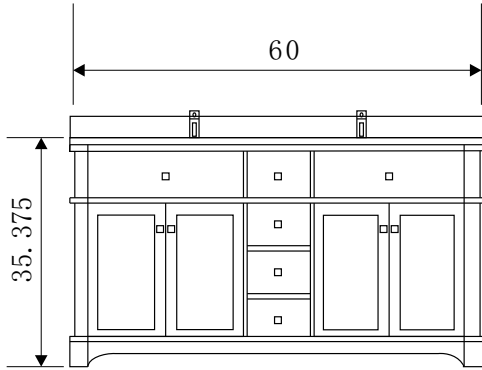

DEC306A Imperial 60" Double Sink Vanity Set (Faucets not included)

Design Element[®]
Bath Furniture

The Imperial Collection

The Imperial vanity set has a quaint, home-steading look with its beveled cabinet edges, Victorian-inspired 4-lite window frames, rounded satin-nickel finish hardware, and marble countertop. Yet, it also fits in a more contemporary bathroom thanks to its straight lines, smooth crown, and subtle plinths. We call this look "transitional" - which is not so much an identity crisis as it is a coherent combination of the best of both worlds. The result is an execution in elegance and class, one that's compatible with a wide range of bathroom styles and home decor.

Imperial 60" Double Sink Vanity Set

DEC306A Product Features

- Solid Hardwood Construction
- Carrara White Marble Countertop
- Round Under-Mount Sinks
- Polished Chrome Pop-Up Drains
- Four Functional Drawers
- Two Soft-Closing Double Cabinet Doors
- Matching Framed Mirrors
- Faucets Not Included
- Specs: 60"W x 22"D x 34"H