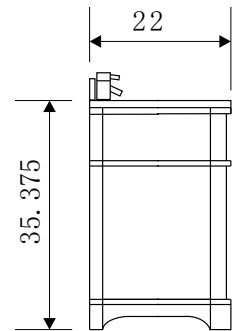

DEC306A Imperial 60" Double Sink Vanity Set (Faucets not included)

Design Element[®]
Bath Furniture

The Imperial Collection

The Imperial vanity set has a quaint, home-steading look with its beveled cabinet edges, Victorian-inspired 4-lite window frames, rounded satin-nickel finish hardware, and marble countertop. Yet, it also fits in a more contemporary bathroom thanks to its straight lines, smooth crown, and subtle plinths. We call this look "transitional" - which is not so much an identity crisis as it is a coherent combination of the best of both worlds. The result is an execution in elegance and class, one that's compatible with a wide range of bathroom styles and home decor.

Imperial 60" Double Sink Vanity Set

DEC306A Product Features

- Solid Hardwood Construction
- Carrara White Marble Countertop
- Round Under-Mount Sinks
- Polished Chrome Pop-Up Drains
- Four Functional Drawers
- Two Soft-Closing Double Cabinet Doors
- Matching Framed Mirrors
- Faucets Not Included
- Specs: 60"W x 22"D x 34"H