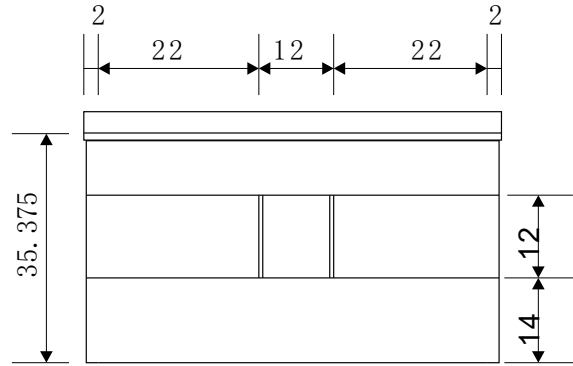

DEC306A Imperial 60" Double Sink Vanity Set (Faucets not included)

Design Element[®]
Bath Furniture

The Imperial Collection

The Imperial vanity set has a quaint, home-steading look with its beveled cabinet edges, Victorian-inspired 4-lite window frames, rounded satin-nickel finish hardware, and marble countertop. Yet, it also fits in a more contemporary bathroom thanks to its straight lines, smooth crown, and subtle plinths. We call this look "transitional" - which is not so much an identity crisis as it is a coherent combination of the best of both worlds. The result is an execution in elegance and class, one that's compatible with a wide range of bathroom styles and home decor.

Imperial 60" Double Sink Vanity Set

DEC306A Product Features

- Solid Hardwood Construction
- Carrara White Marble Countertop
- Round Under-Mount Sinks
- Polished Chrome Pop-Up Drains
- Four Functional Drawers
- Two Soft-Closing Double Cabinet Doors
- Matching Framed Mirrors
- Faucets Not Included
- Specs: 60"W x 22"D x 34"H