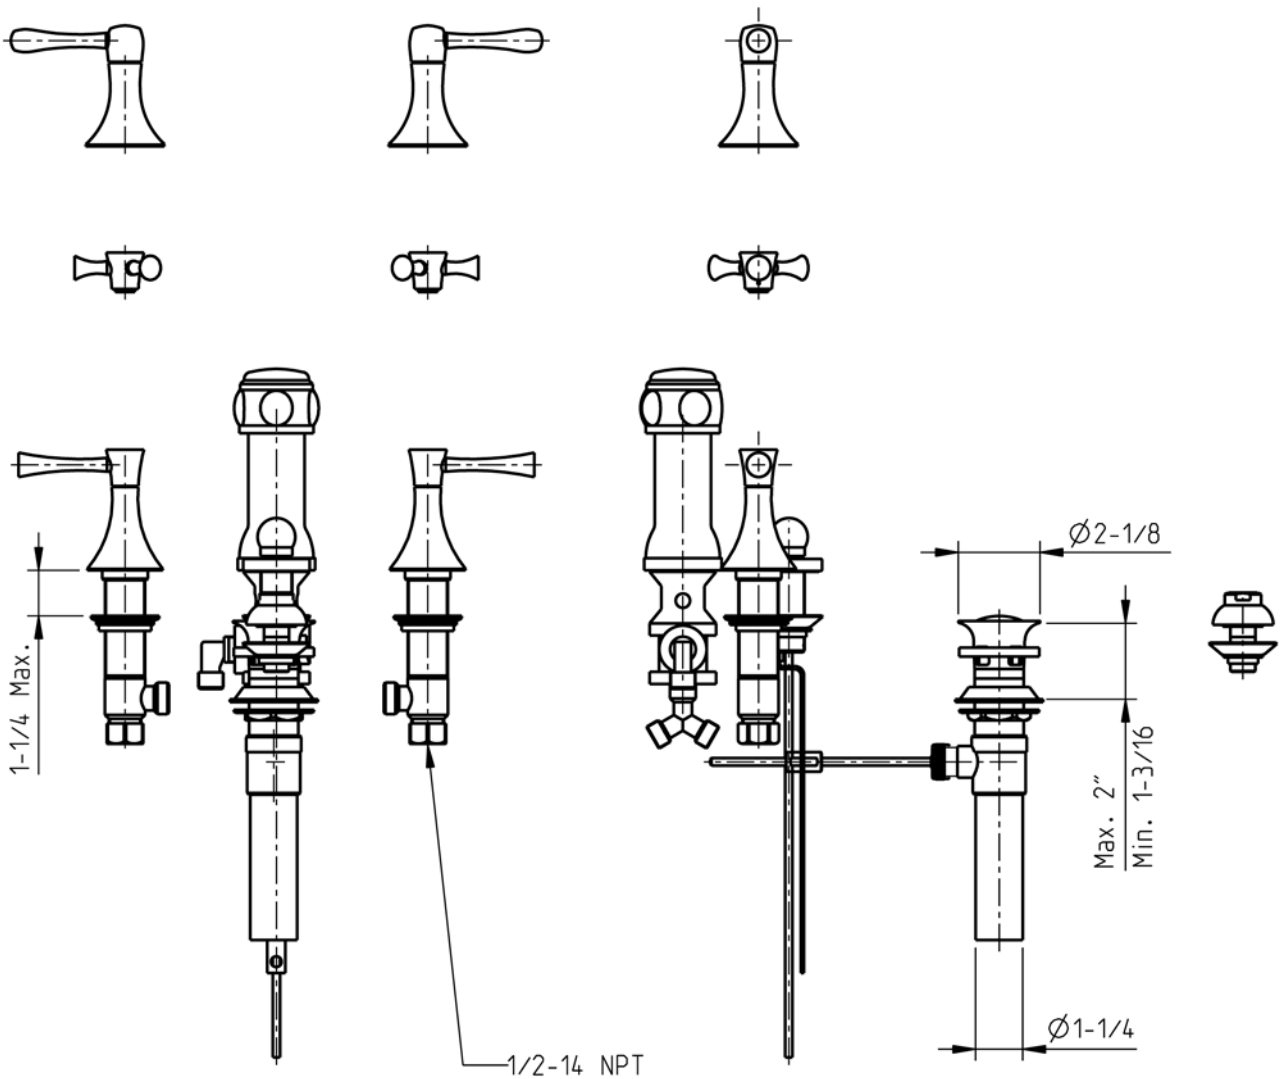

## Brookhaven

Rosette spray bidet fitting

code | 24x 125 xxx

5663387  
963MW001W00

dimensions inches

Part N°	Assignment	Amount
1	Aerator assembly	1
2	Spline extension	2
3	Gasket	1
4	Gasket	1
5	Nylon washer	1
6	Mack washer	2
7	Nylon ring	2
8	Washer	2
9	Lift rod guide	1
10	Diverter handle knob	1
11	Diverter body stem	1
12	Rosette	1
13	Drain assembly	1
14	Lift rod	1
15	Diverter outlet	1
16	Lift rod finial	1
17	Inlet "Y"	1
18	Lift rod guide body nipple	1
19	Screw cap assembly	1
20	Set screw	2
21	Trim nut for diverter	1
22	Mounting nut for base	1
23	Mounting nut for rosette	1
24	Crown cross handle	2
25	Barrel lever handle	2
26	Crown lever handle	2
27	Set screw	2
28	Bell Barrel	2
29	Bell Crown	2
30	Diverter knob cap	1
31	Valve body assembly - cold	1
32	Valve body assembly - hot	1
33	Diverter valve	1