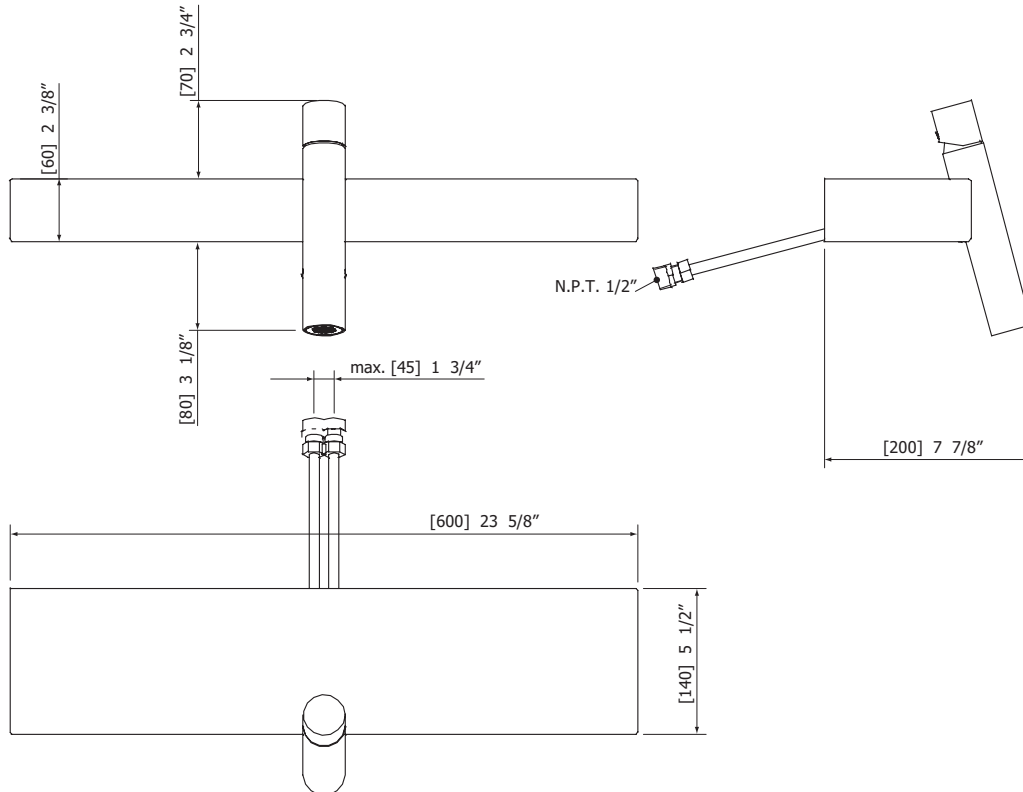

FEATURES

Solid brass construction (faucet) and Cristalplant™ (shelf)
 Single volume and temperature control
 Aerated water flow
 Ceramic cartridge # ABCA51998
 3/8" connection
 18" stainless steel braided supply hose

SPECS AT LARGE

Overall spout projection: 7 7/8" Flow rate: 2.2 gpm
 Shelf: 23 5/8" x 5 1/2" x 2 3/8" Mounting hole: 1 3/8"

EXPLOSION PARTS