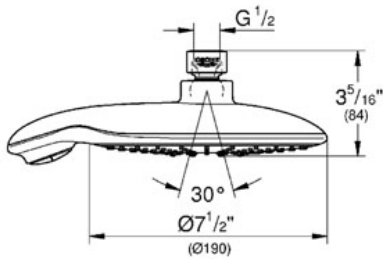

**Product Description:**

**Standard Specification:**

- GROHE StarLight® finish
- GROHE DreamSpray® perfect spray pattern
- SpeedClean anti-lime system
- GROHE EcoJoy® 2.4 g flow limiter
- GROHE Rain O2, Rain
- GROHE One-click showering spray selection via push button
- Suitable for instantaneous heater
- Min. recommended pressure 15 psi
- Max Flow Rate 2.5 gpm (9.5 L/min)

**Applicable Codes & Standards:**

- Energy Policy Act of 1992
- ASME A112.18.1/CSA B125.1

**Color:**

- 27767 000 chrome
- 27767 EN0 Brushed Nickel