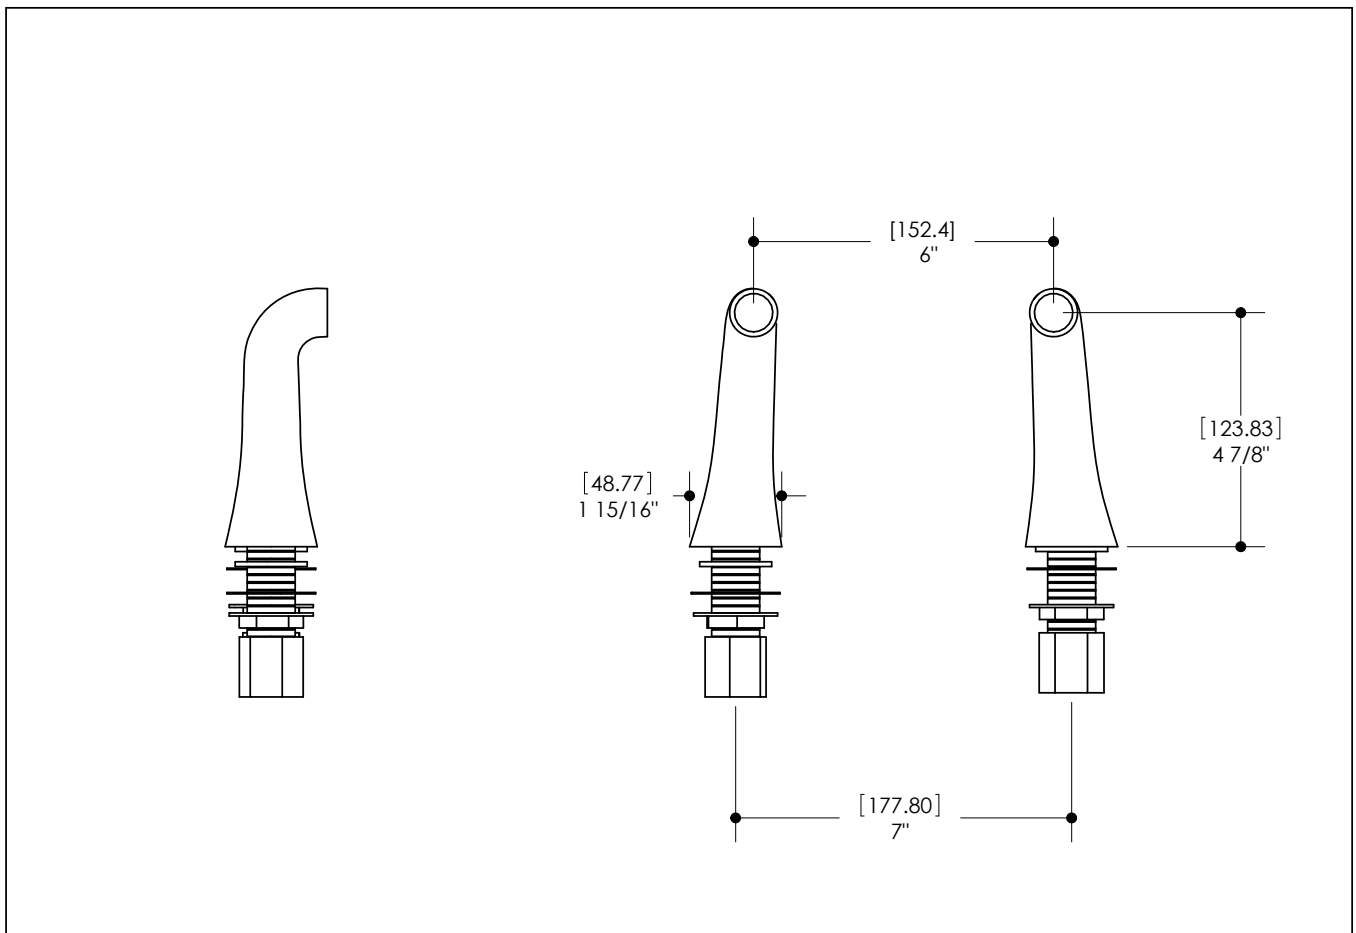

TECHNICAL SPECIFICATION

FEATURES

- Solid brass construction
- High quality finishing