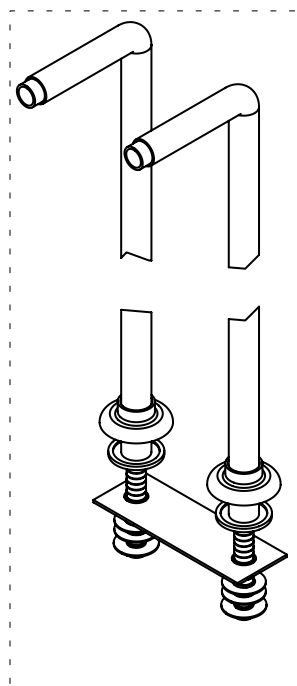

##### FEATURES:

- Solid Brass construction
- High quality finishing
- Deckmount elbows (optional accessories)
- Risers for floor mounting (optional accessories)
- 4" spout C to C
- CSA approved

**TECHNICAL SPECIFICATION**

## SERVICE PARTS

**Optional Accessories**  
#130 Offset elbows

**Optional Accessories**  
#131 Deckmount elbows

**Optional Accessories**  
#470 Risers for floor mounting