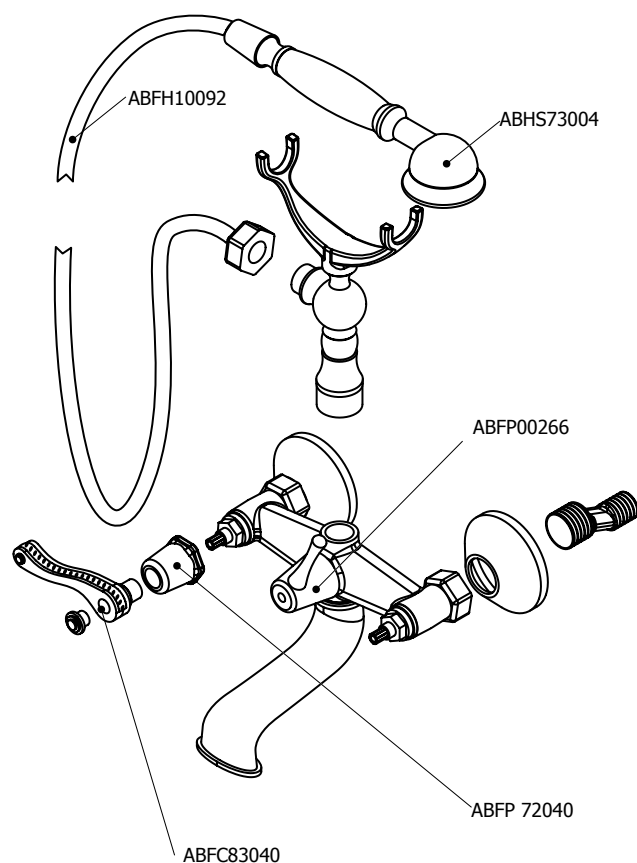

SERVICE PARTS

Optional Accessories
#130 Offset elbows