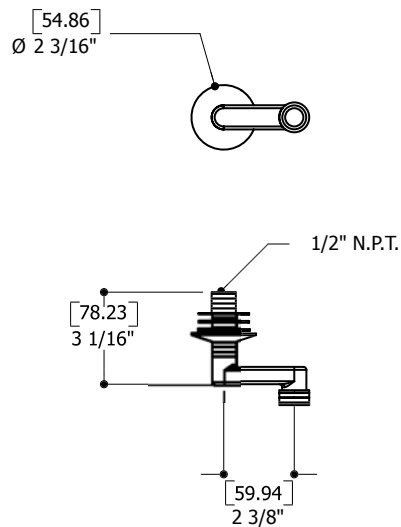

TECHNICAL SPECIFICATIONS

FEATURES:

- Solid Brass construction
- High quality finishing
- CSA approved