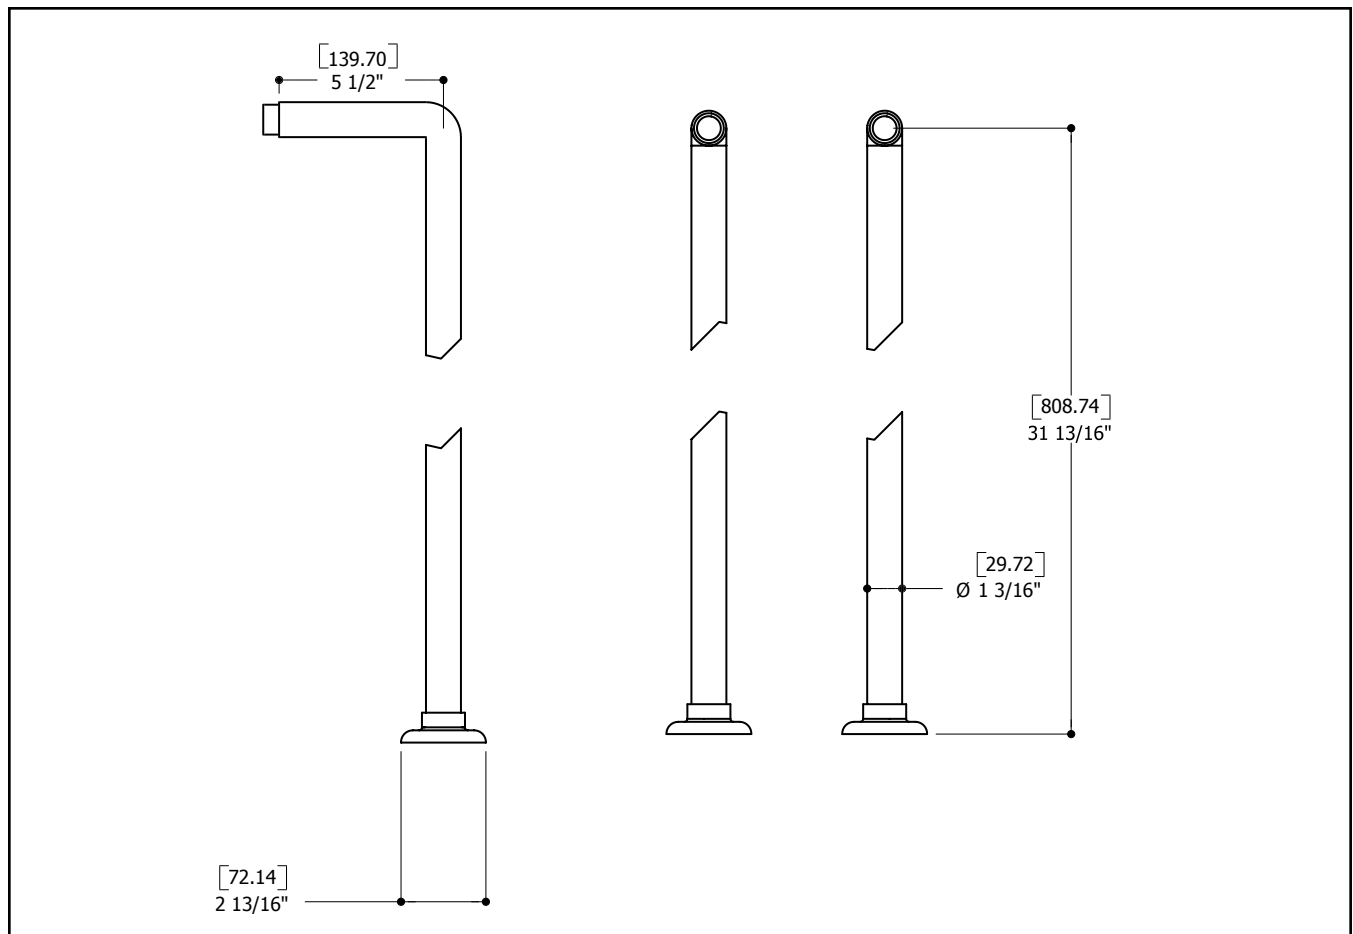

TECHNICAL SPECIFICATIONS

FEATURES:

- Solid Brass construction
- High quality finishing
- CSA approved