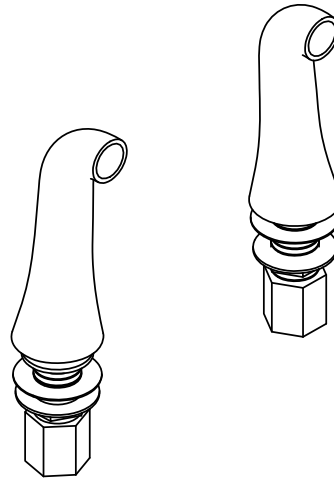

TECHNICAL SPECIFICATION

FEATURES

- Solid brass construction
- High quality finishing