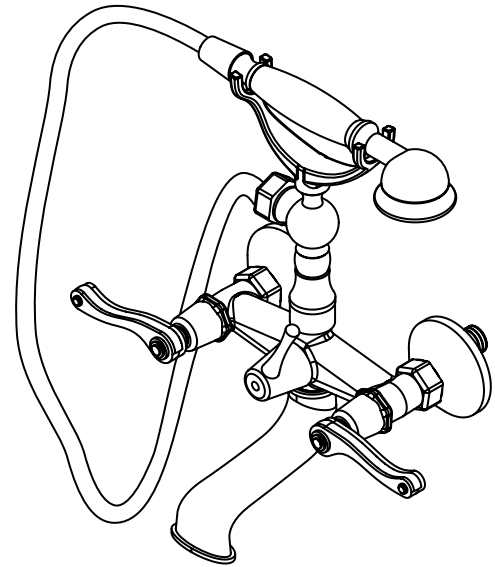

#### TECHNICAL SPECIFICATIONS

##### FEATURES:

- Solid Brass construction
- High quality finishing
- Deckmount elbows (optional accessories)
- Risers for floor mounting (optional accessories)
- 4" spout C to C
- CSA approved

**TECHNICAL SPECIFICATION**

FEATURES

- Solid brass construction
- High quality finishing