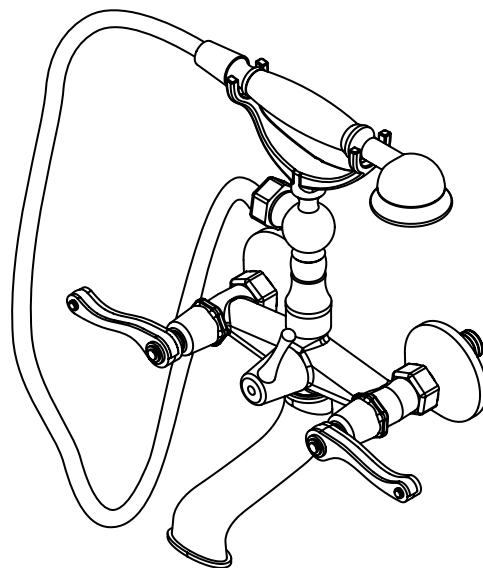

FICHE TECHNIQUE

CARACTÉRISTIQUES:

- Fabriqué en laiton massif
- Placage très résistant
- Déversement projeté 4"
- Montage sur bain (avec accessoires optionnels)
- Montage sur plancher (avec accessoires optionnels)
- CSA