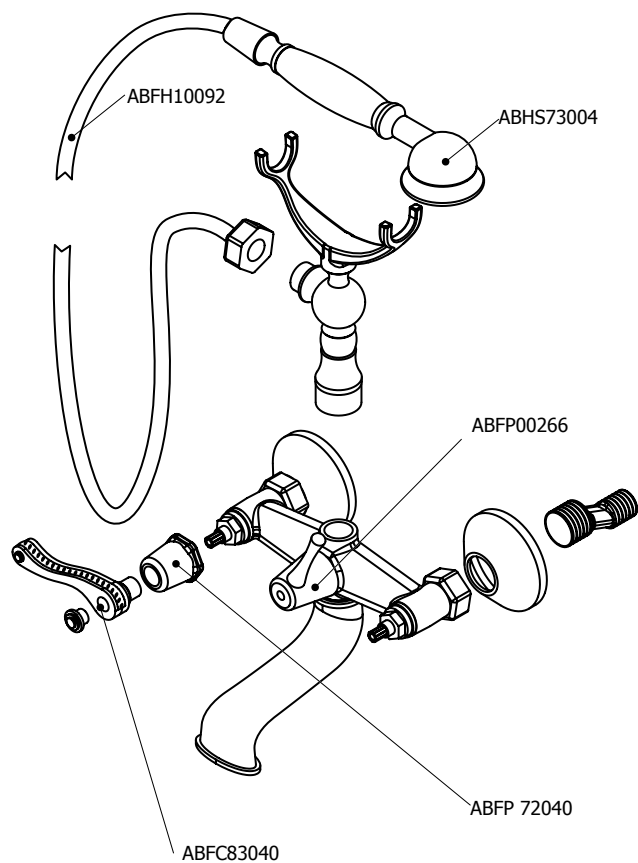

SCHEMA DES PIÈCES

Accessoire optionnel
#130 Coudes excentriques et adaptateurs