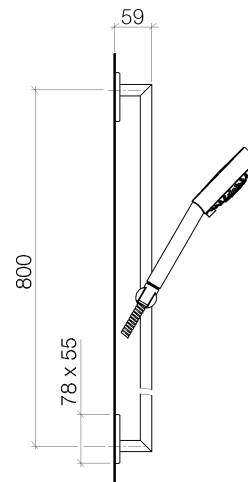

Product specifications

- Hand shower with three spray patterns (regular, soft and massage spray) with descaling system
- Flanges 3 1/8 x 2 1/8"
- 3/8" x 1/2" x 68 7/8" shower hose with rotating hose connector
- Center to center 31 1/2"
- Slide bar
- Water flow rate limited to max. 2 gpm

Surfaces

- | | |
|-------------|-------------|
| • chrome | 26403730-00 |
| • chrome | 26403730-00 |
| • champagne | 26403730-47 |
| • champagne | 26403730-47 |

Accessories required

- Rough-in adaptor; 35080970
- Rough-in adaptor; 35080970

Exploded assembly drawing

Order quantity

No.	Article number	Name	Installation quantity
1	28011979ff	shower	1
2	28322970ff	hose	1
3	26701730ff	shower set	1