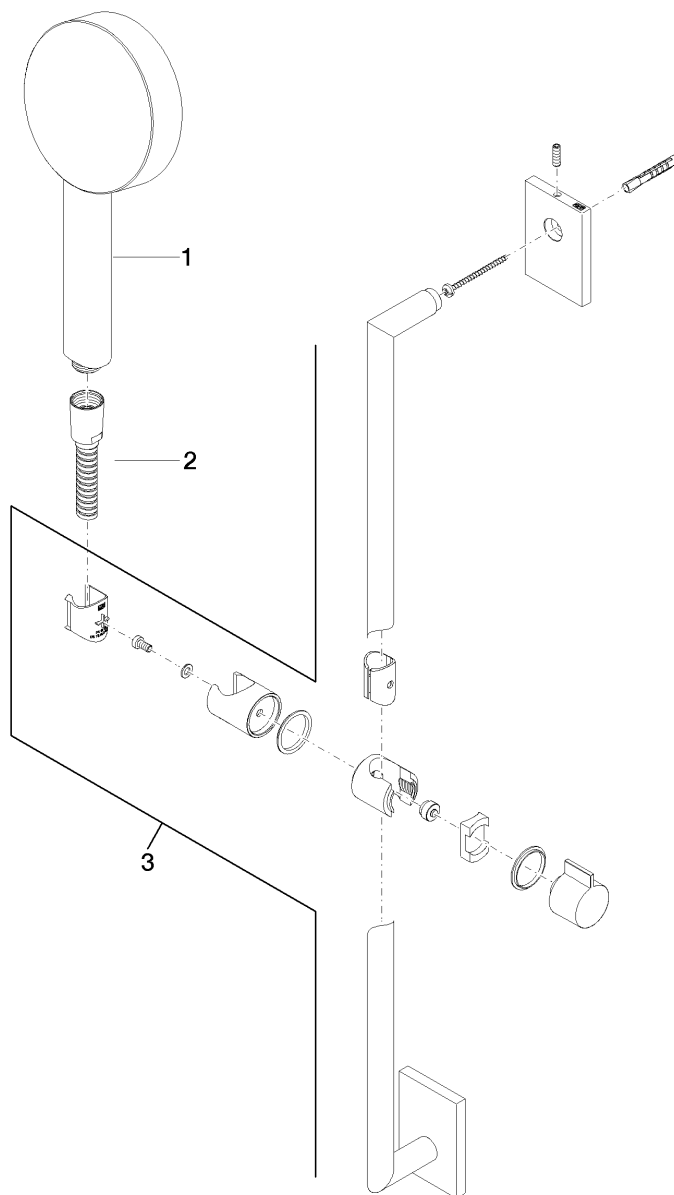

Product specifications

- Hand shower with three spray patterns (regular, soft and massage spray) with descaling system
- Flanges 3 1/8 x 2 1/8"
- 3/8" x 1/2" x 68 7/8" shower hose with rotating hose connector
- Center to center 31 1/2"
- Slide bar
- Water flow rate limited to max. 2 gpm

Surfaces

- | | |
|-------------|-------------|
| • chrome | 26403730-00 |
| • chrome | 26403730-00 |
| • champagne | 26403730-47 |
| • champagne | 26403730-47 |

Accessories required

- Rough-in adaptor; 35080970
- Rough-in adaptor; 35080970

Exploded assembly drawing

Order quantity

No.	Article number	Name	Installation quantity
1	28011979ff	shower	1
2	28322970ff	hose	1
3	26701730ff	shower set	1