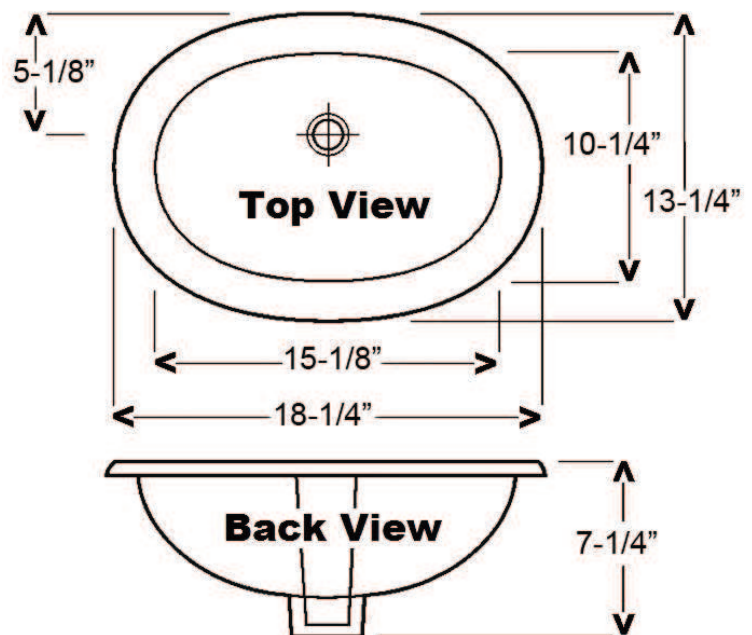

LILY BASIN

Cat. No.
4-525

W: 18 1/4"
D: 13 1/4"
H: 7 1/4"
Flange: 2 7/8" x 1 3/4" deep

Interior Dimensions:

Basin Interior: 15 1/8" x 10 1/4"
Basin Depth: 5 1/2"

Features:

- ▶ Made of Vitreous China
- ▶ Traditional Style
- ▶ Can be used as a drop-in or undercounter (Mounting clips needed if used as undercounter)

Colors:

WH White

Meets or exceeds the following specifications: ASME A112.19.2 2008 and CSA B45.1-08 for ceramic plumbing fixtures.

Dimensions of fixture are nominal and may vary within the range of tolerances established by ASME Standard A112.19.2. Dimensions and specifications subject to change without notice.