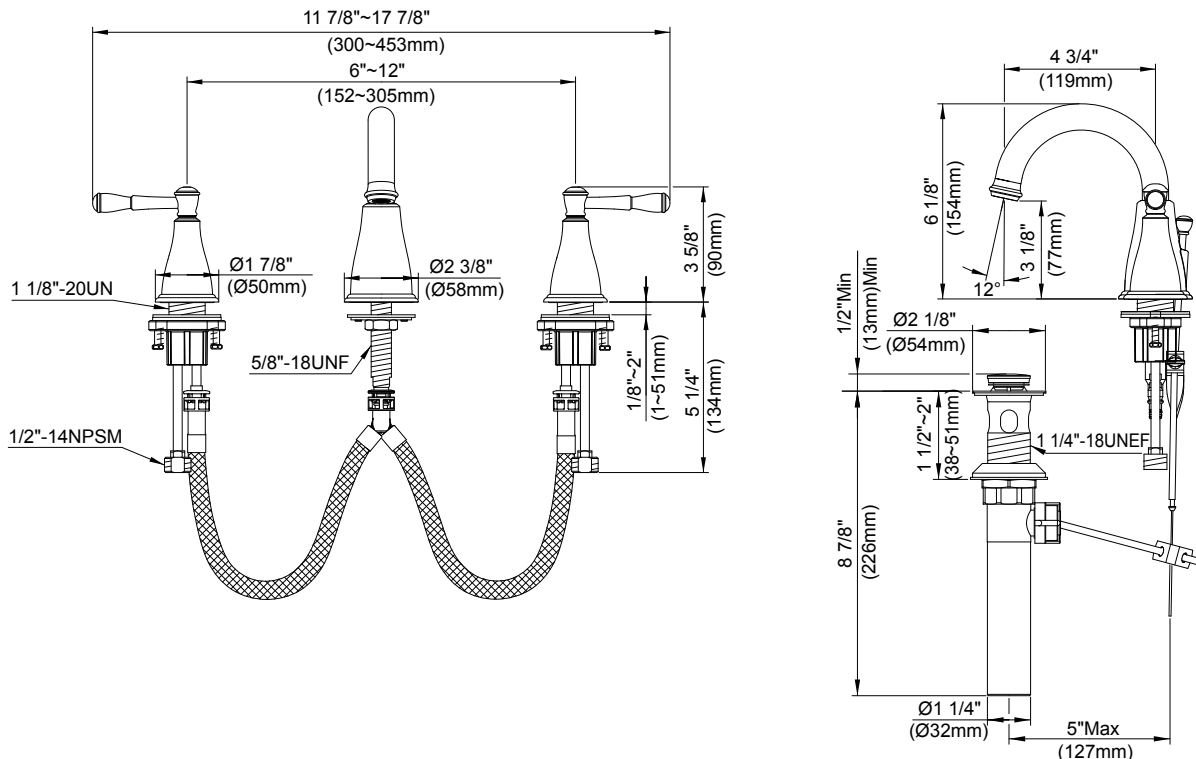

Warranty

Danze products are covered by a manufacturer's limited "lifetime" warranty for manufacturing defects.