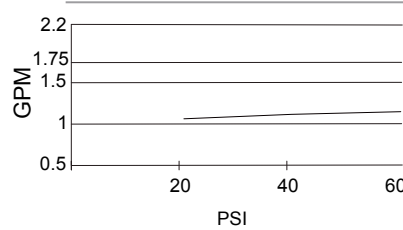

**SPECIFICATIONS**

**EASTHAM™ TWO HANDLE WIDESPREAD LAVATORY FAUCET**

**Model**

D304015

**Description**

- Ceramic disc valves
- 6 1/8" high spout, 4 3/4" spout length
- Metal lever handles
- With 50/50 Pop-up drain assembly
- 3-hole mount, 6" ~12" installation
- 1.5gpm (5.7L/min) maximum flow rate @60 psi

**Flow Rate**

**Standards**

NSF/ANSI 372

• NSF/ANSI 372

Certified by IAPMO R&T

MEETS ASME A112.18.1M/ A112.18.1

• ASME A112.18.1M/A112.18.1

• ADA Accessibility Guidelines for Buildings and Facilities - 309.4 Operation for Operable Parts