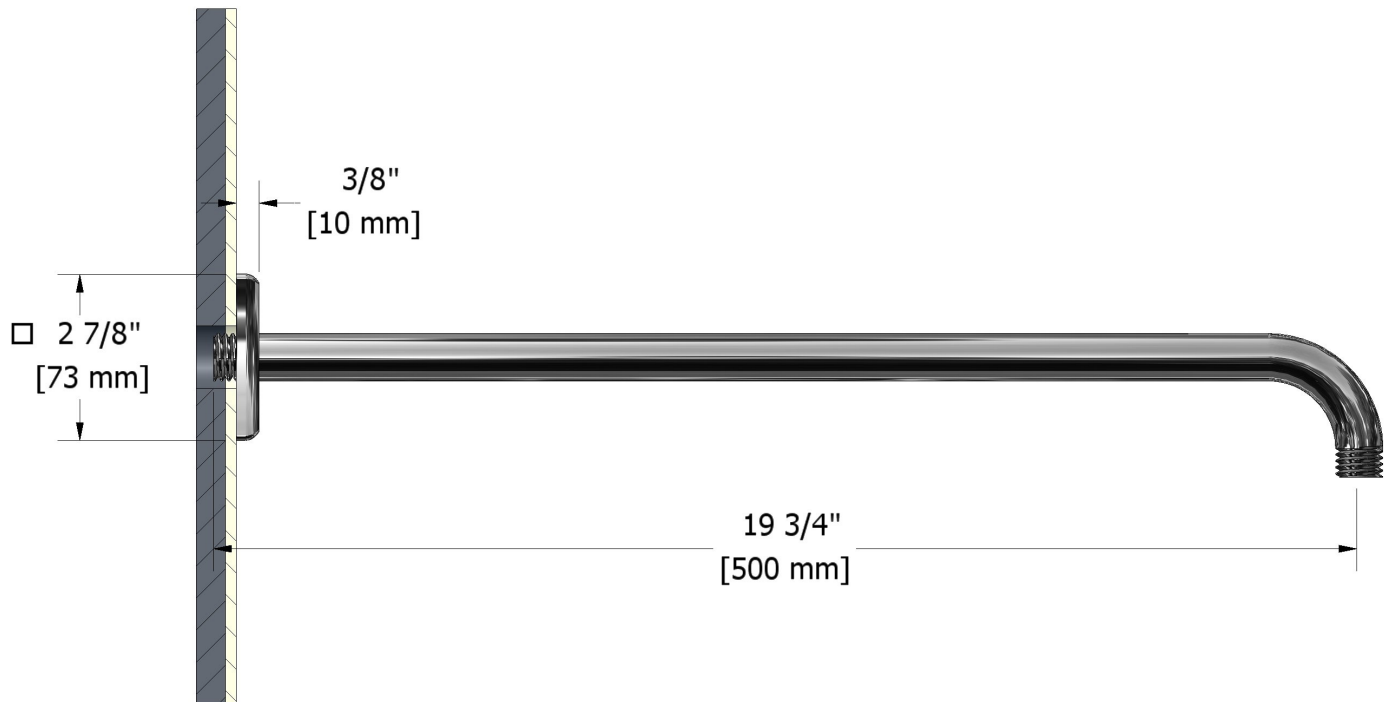

50 cm (20") shower arm
523XX

Specifications

Descriptions

- 1/2" inlet male NPT
- Eiffel flange

Available colors

- C : Chrome
- BN : Brushed nickel (PVD)

Sizes, models and finishes may differ from thoses presented.