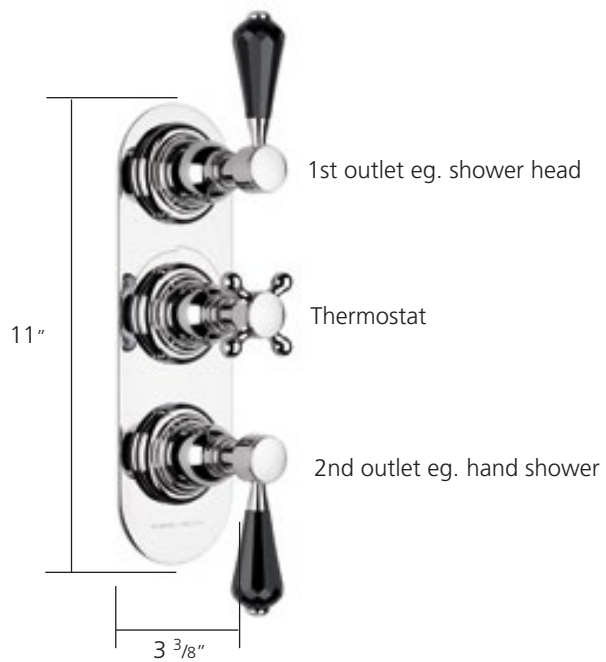

## V205-TSB

Trim set for V205-AIS

Requires: V205-AIS  
Projection: Max 3<sup>1</sup>/<sub>2</sub>"  
Options: V207 Volume Control

Cross top with geometric black crystal levers

Finishes: Chrome, Satin Nickel,  
Polished Nickel, Antique Gold