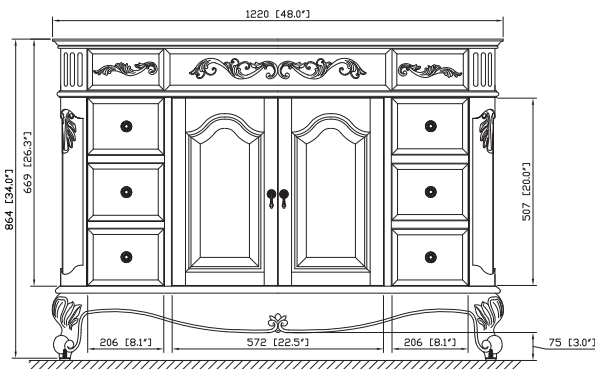

Avanity

PROVENCE-V48-AC

Features

- Solid poplar frame and cherry veneer MDF
- Handcrafted details
- 2 soft-close doors
- 6 soft-close drawers
- Antique brass finished hardware
- Adjustable height levelers
- Under counter application

Colors / Finishes

- Antique Cherry

Nominal Dimension

- 48W x 21.5D x 34H (inches)

Components

Mirror	PROVENCE-M24-AC	PROVENCE-M30-AC	PROVENCE-M36-AC
Vanity Top	PROVENCE-SUT49BN		
Sink	CUM18WT	CUM18LN	

Product Diagrams