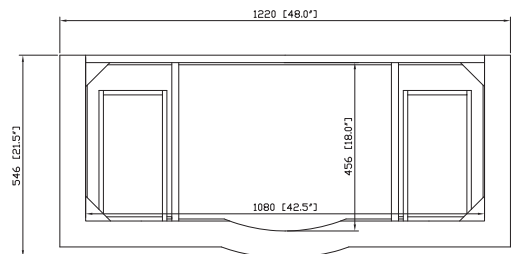

Top

For customer support please call 626 404 7678 weekdays 9:00 to 6:00 PST