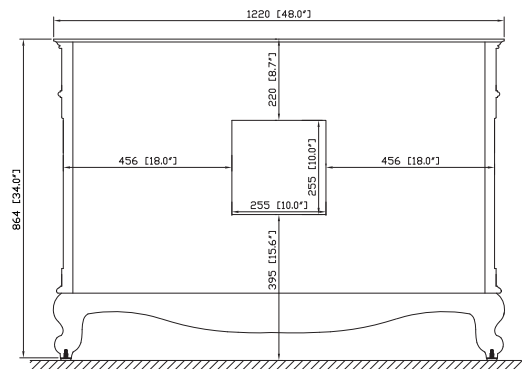

Avanity

PROVENCE-V48-AC

Features

- Solid poplar frame and cherry veneer MDF
- Handcrafted details
- 2 soft-close doors
- 6 soft-close drawers
- Antique brass finished hardware
- Adjustable height levelers
- Under counter application

Colors / Finishes

- Antique Cherry

Nominal Dimension

- 48W x 21.5D x 34H (inches)

Components

Mirror	PROVENCE-M24-AC	PROVENCE-M30-AC	PROVENCE-M36-AC
Vanity Top	PROVENCE-SUT49BN		
Sink	CUM18WT	CUM18LN	

Product Diagrams

Back

Side

Top

For customer support please call 626 404 7678 weekdays 9:00 to 6:00 PST