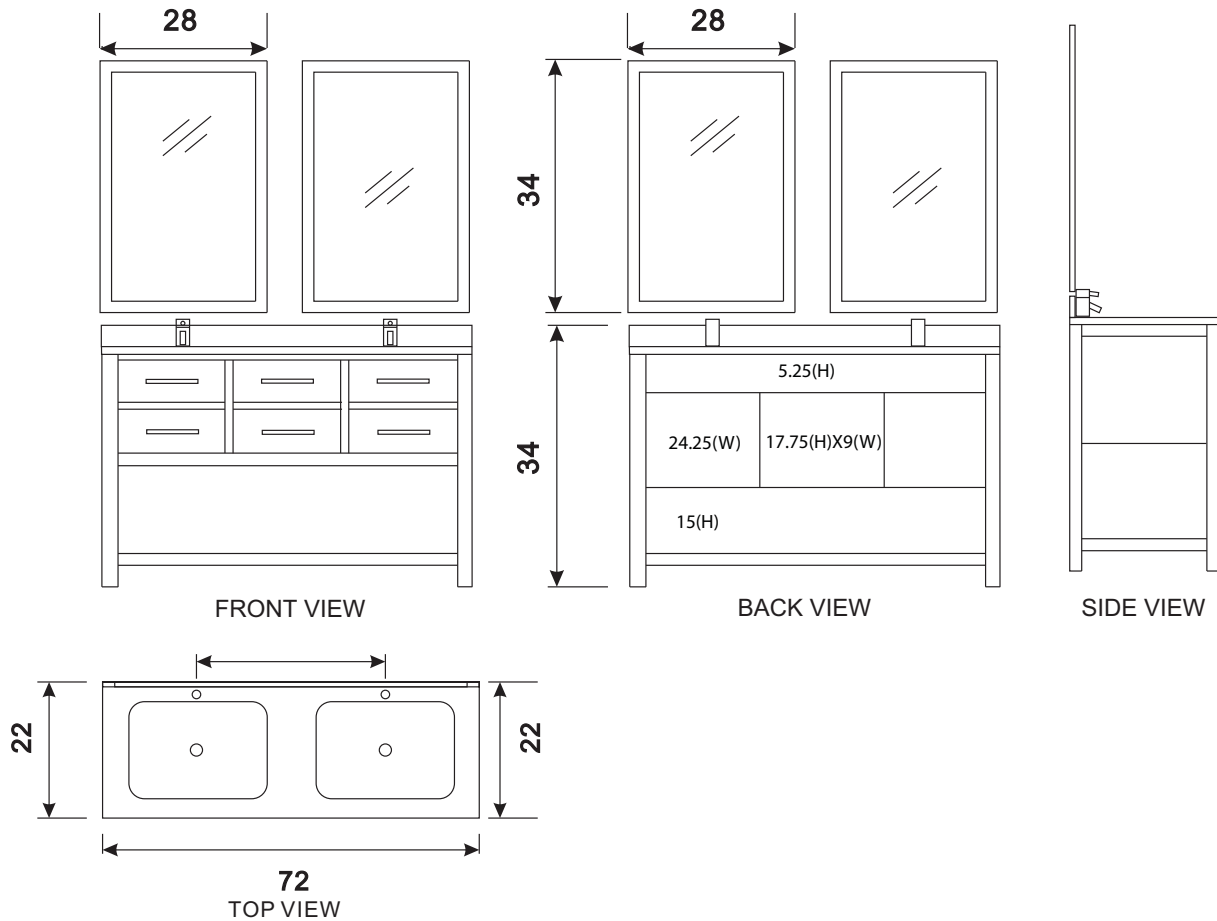

DEC077B London 72" Double Sink Vanity Set (Faucets not included)

Design Element™
Bath Furniture

The London Collection

The 72" London Vanity is elegantly constructed of solid oak wood. The white Carrara Marble counter top's classic beauty and the contemporary-styled cabinetry bring a sophisticated and clean look to any bathroom. Seated at the base of the double ceramic sinks are chrome finished pop-up drains designed for easy one-touch draining. Double espresso framed mirrors are included. This beautiful vanity includes four large and two center drawers with satin nickel hardware. Plus a large additional open storage space at the bottom. The London Bathroom Vanity is designed as a centerpiece to awe-inspire the eye without sacrificing quality, functionality or durability.

London 72" Double Sink Vanity Set

DEC077B Product Features

- Solid Hardwood Construction
- Pearl White Finish
- White Carrara Marble Counter Top
- Two Under-Mounted Ceramic Sinks with Overflow Drain
- Two Chrome Pop-Up Drains
- Two Mirrors with White Frame
- Four Functional Pull-out Drawers
- Two Pull-down Hinged Panels
- Satin Nickel Finish Hardware
- Specs: 35.5"H x 72"W x 22"D

The London Collection

London 36" Single Sink Vanity Set
 London 36" Single Sink Vanity Set
 London 36" Single Sink Vanity Set
 London 36" Single Sink Vanity Set
 London 48" Single Sink Vanity Set
 London 48" Single Sink Vanity Set
 London 61" Double Sink Vanity Set
 London 61" Double Sink Vanity Set
 London 60" Linen Cabinet
 London 66" Linen Cabinet