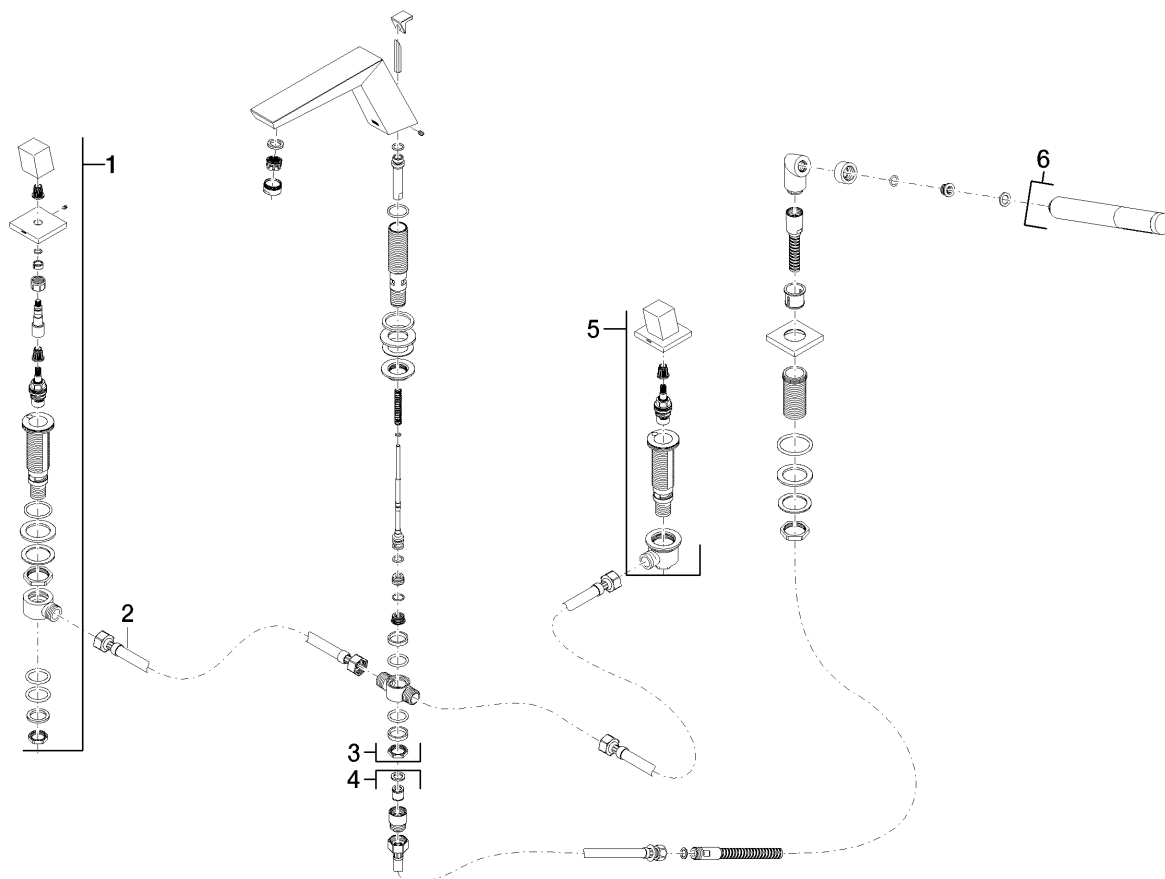

Product specifications

- Spout on left, handle arrangement asymmetrical

Surfaces

- chrome 27532730-00
- champagne 27532730-47

Exploded assembly drawing

Order quantity

No.	Article number	Name	Installation quantity
1	20000731ff	side panel	1
2	1250297090	hose	2
3	13512730ff	spout	1
4	27708780ff0010	shower set	1
5	20000730ff	side panel	1
6	28010979ff0010	shower	1