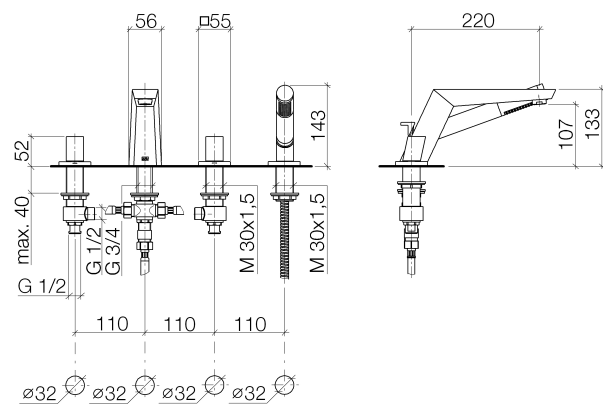

Product specifications

- Spout on left, handle arrangement asymmetrical

Surfaces

- chrome 27532730-00
- champagne 27532730-47

Exploded assembly drawing

Order quantity

No.	Article number	Name	Installation quantity
1	20000731ff	side panel	1
2	1250297090	hose	2
3	13512730ff	spout	1
4	27708780ff0010	shower set	1
5	20000730ff	side panel	1
6	28010979ff0010	shower	1