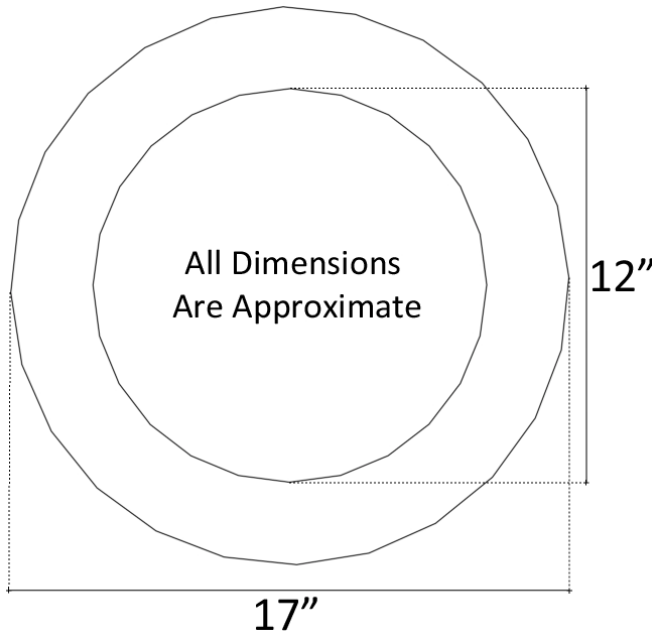

| - Tile Color (by #) | |
|---|--|
| Numbers are grouped by height. Only choose tiles with same height | |
| 1-12 | Venetian Glass (call for pricing on 11-12) |
| 13-17 | Tumbled Stone |
| 18-20 | Mother of Pearl |

DIMENSIONS WILL VARY. **DO NOT** use this sheet as a guide for countertop cuts.