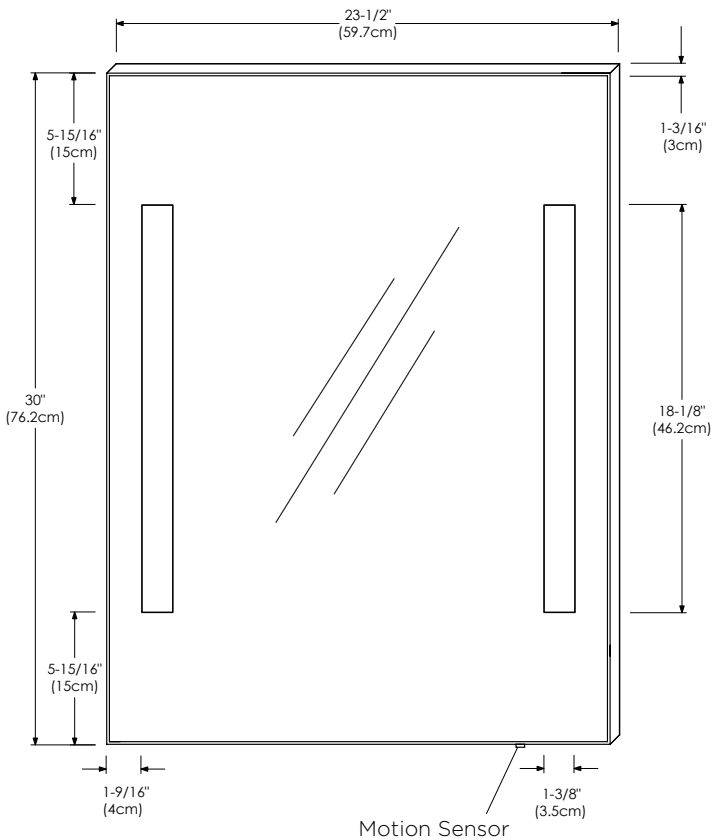

CONTEMPORARY STYLE LED MIRROR

RONBOW

MODEL: 601224-COLOR

SPECIFICATION SHEET

ACCESSORIES

LED Mirror

LED radiates from left and right sides of mirror
Motion sensor on bottom controls LED light on/ off
Brushed stainless steel (grade 304)
Swipe hand under motion sensor to activate LED
Auto off function after 2 minutes. If no motion is detected.

Available finishes:

BRUSHED NICKEL BN

FRONT