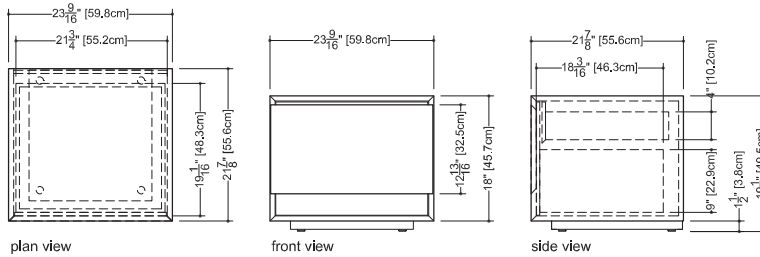

M Collection
Freestanding vanity
19.5" height

Furniture

Freestanding vanity M 2418 FS – 1 drawer – 24" length
21 7/8" depth x 23 9/16" length x 19 1/2" height – 557 x 598 x 494 mm

Finishes and colors

oak
natural
white
wenge
light grey
blue steel
sand
hemp
smoked

Note: This unit must be fixed to the wall

* ATTENTION: Interior in white mat.

WETSTYLE cannot be held responsible for any technical errors and reserves the right to make revisions without notice.

Approximate measurement.
The manufacturer accepts ±(6.35mm) variance.