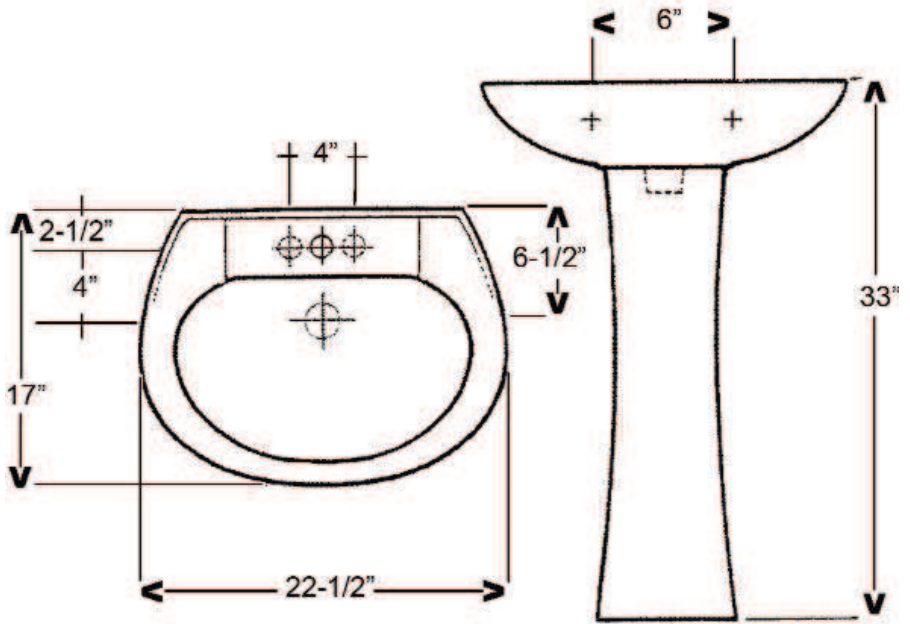

# HAMPSHIRE 575 PEDESTAL LAVATORY

Cat. No.  
3-202

Faucet not included

W: 22 1/2"  
D: 17"  
H: 33"  
Flange: 1 1/2"

## Features:

- ▶ Made of Vitreous China
- ▶ Overflow
- ▶ Holes for 4" Centerset
- ▶ Can be Installed Using Toggle or Molly Bolts (not included)

\*For ease of installation, order one of the following:

1. Hangers (pair) \$4.75
2. Bracket (one) \$11.50

## Compliance Certification

Meets or exceeds the following specifications: ASME A112.19.2:2008 and CSA B45.1-08 for ceramic plumbing fixtures.

## Interior Dimensions:

Basin Interior: 17 1/2"W x 11 3/8"D  
Basin Depth: 5 5/8"  
Mount bolts height: 31 5/8"  
Mount holes cc: 6"  
Faucet hole: 1 1/4"  
Spout hole: 1 1/8"

Dimensions of fixture are nominal and may vary within the range of tolerances established by ASME Standard A112.19.2-2008. Dimensions and specifications subject to change without notice.