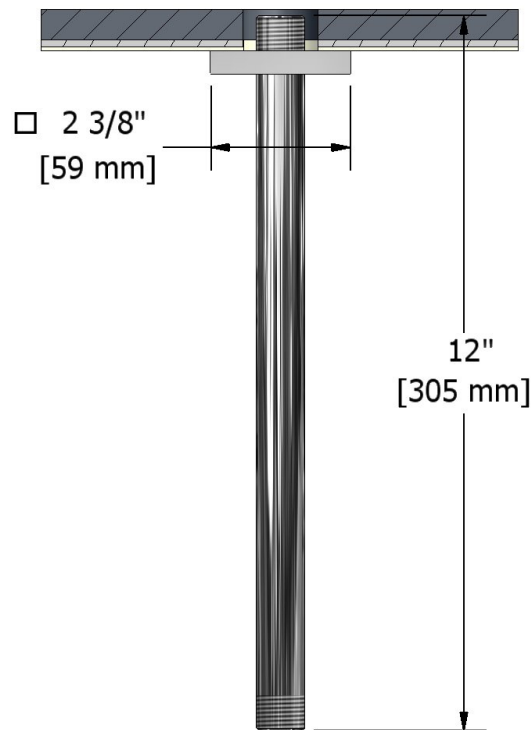

30 cm (12") vertical shower arm
517XX

Specifications

Descriptions

- 1/2" inlet male NPT
- Square flange with set screw

Available colors

- C : Chrome
- BN : Brushed nickel (PVD)

Sizes, models and finishes may differ from thoses presented.