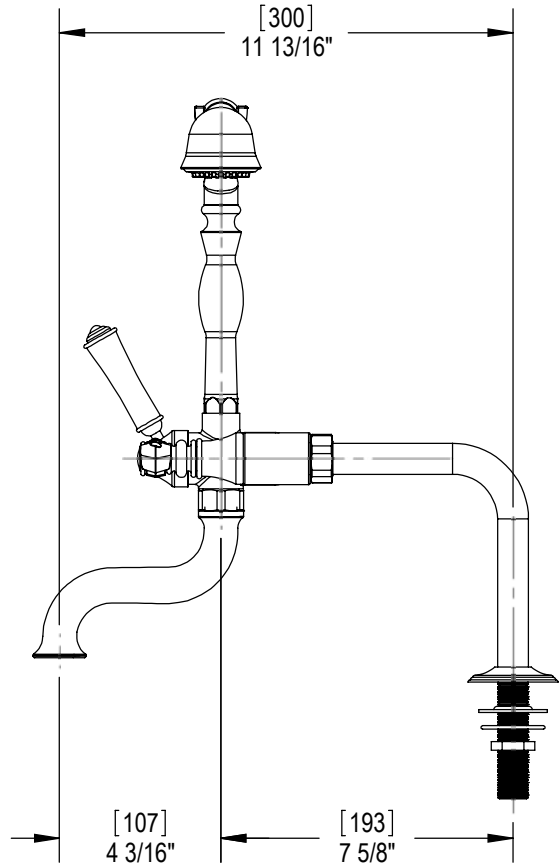

Features

- Brass construction with choice of 21 finishes
- Quarter Turn adjustable, ceramic disc cartridges
- Two Lever handles
- Hand Held Shower with 60" Hose
- Built-in double check valve

Order Matrix

Model	Main/Accent Finish
3DRBETL	AB - Antique Brass
	ABM - Antique Brass Matt
	AC - Antique Copper
	ACM - Antique Copper Matt
	BB - Bright Brass
	CH - Chrome
	GD - Gold
	OB - Oil Rubbed Bronze
	PN - Polished Nickel
	SB - Satin Brass
	SC - Satin Chrome
	SN - Satin Nickel
	TB - Tuscan Brass
	AQ - Aqua
	BD - Bordeaux
	BK - Black
	MB - Matte Black
	MW - Matte White
	NC - Natural Cream
	RD - Red
	WH - White

**ETRUSCAN**  
Deck Mount Tub Filler with Hand Held Shower  
Model: 3DRBETL XX-XX

Critical Dimensions