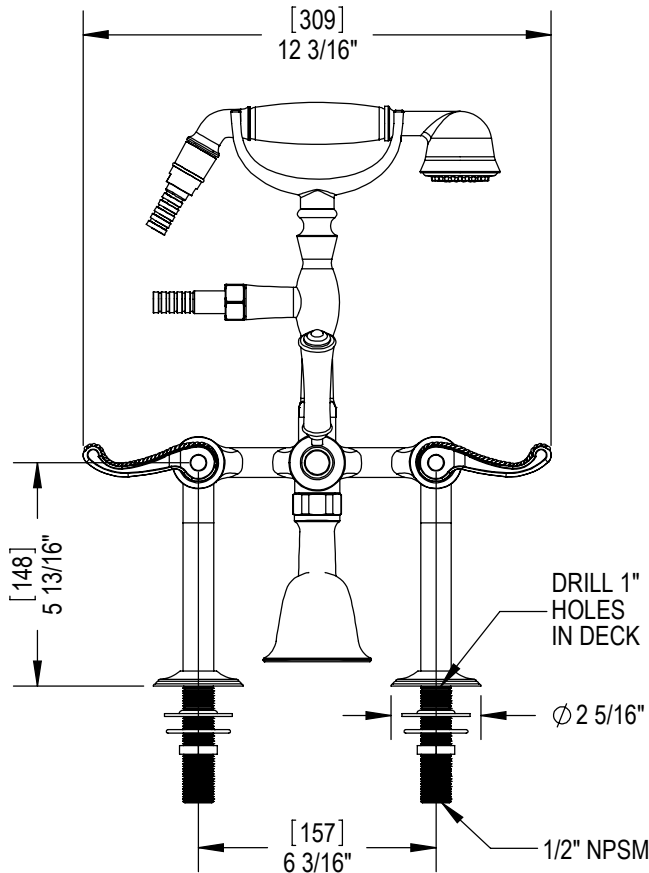

Features

- Brass construction with choice of 21 finishes
- Quarter Turn adjustable, ceramic disc cartridges
- Two Lever handles
- Hand Held Shower with 60" Hose
- Built-in double check valve

Order Matrix

Model	Main/Accent Finish
3DRBETL	AB - Antique Brass
	ABM - Antique Brass Matt
	AC - Antique Copper
	ACM - Antique Copper Matt
	BB - Bright Brass
	CH - Chrome
	GD - Gold
	OB - Oil Rubbed Bronze
	PN - Polished Nickel
	SB - Satin Brass
	SC - Satin Chrome
	SN - Satin Nickel
	TB - Tuscan Brass
	AQ - Aqua
	BD - Bordeaux
	BK - Black
	MB - Matte Black
	MW - Matte White
	NC - Natural Cream
	RD - Red
	WH - White

**ETRUSCAN**  
Deck Mount Tub Filler with Hand Held Shower  
Model: 3DRBETL XX-XX

Critical Dimensions