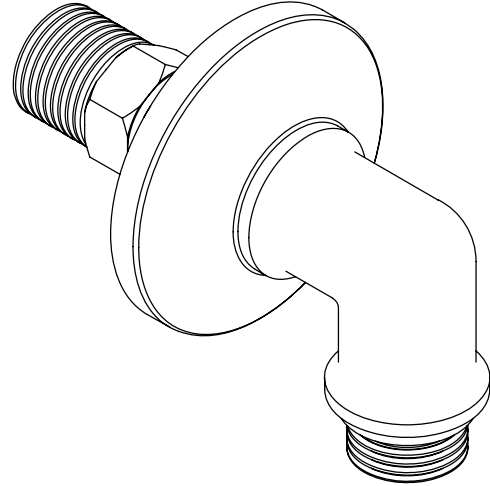

TEL: 905-851-6781
FAX: 905-851-8031
TOLL FREE: 800-461-5901

the RUBINET FAUCET COMPANY

www.rubinet.com

Adjustable Slide Bar with Hand Held Shower 4GRBRV0

TEL: 905-851-6781
FAX: 905-851-8031
TOLL FREE: 800-461-5901

the RUBINET FAUCET COMPANY

www.rubinet.com

Integral Supply with 1/2" NPT x 1/2" Nipple 4HRB000

TEL: 905-851-6781
FAX: 905-851-8031
TOLL FREE: 800-461-5901

the RUBINET FAUCET COMPANY

www.rubinet.com