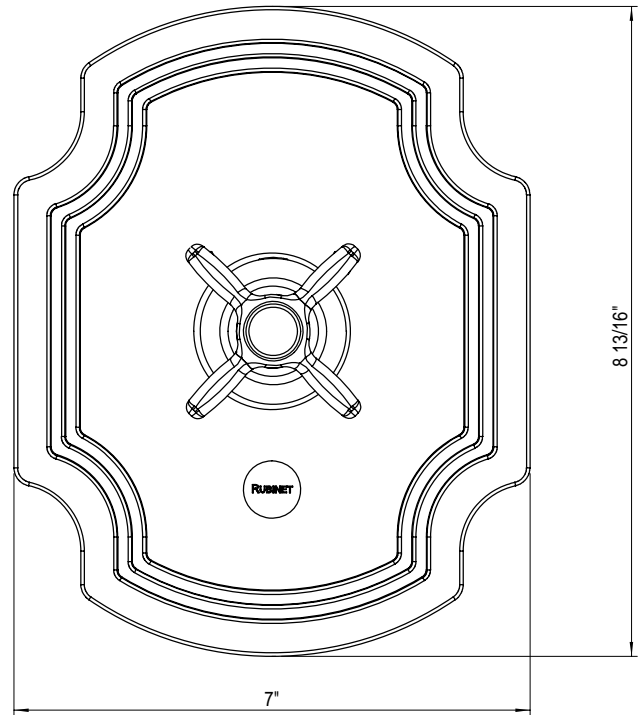

3/4" Temperature Control Valve with Built-In Stops 4DRBRVC

TEL: 905-851-6781
FAX: 905-851-8031
TOLL FREE: 800-461-5901

the RUBINET FAUCET COMPANY

www.rubinet.com