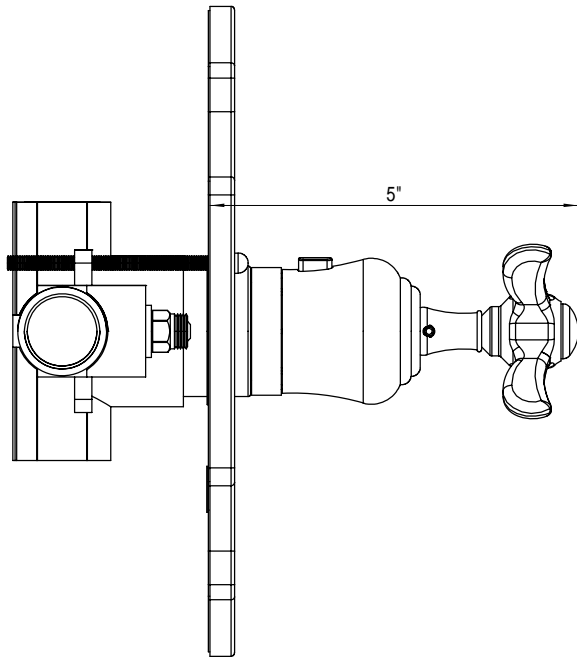

3/4" Temperature Control Valve with Built-In Stops 4DRBRVC

TEL: 905-851-6781
FAX: 905-851-8031
TOLL FREE: 800-461-5901

the RUBINET FAUCET COMPANY

www.rubinet.com