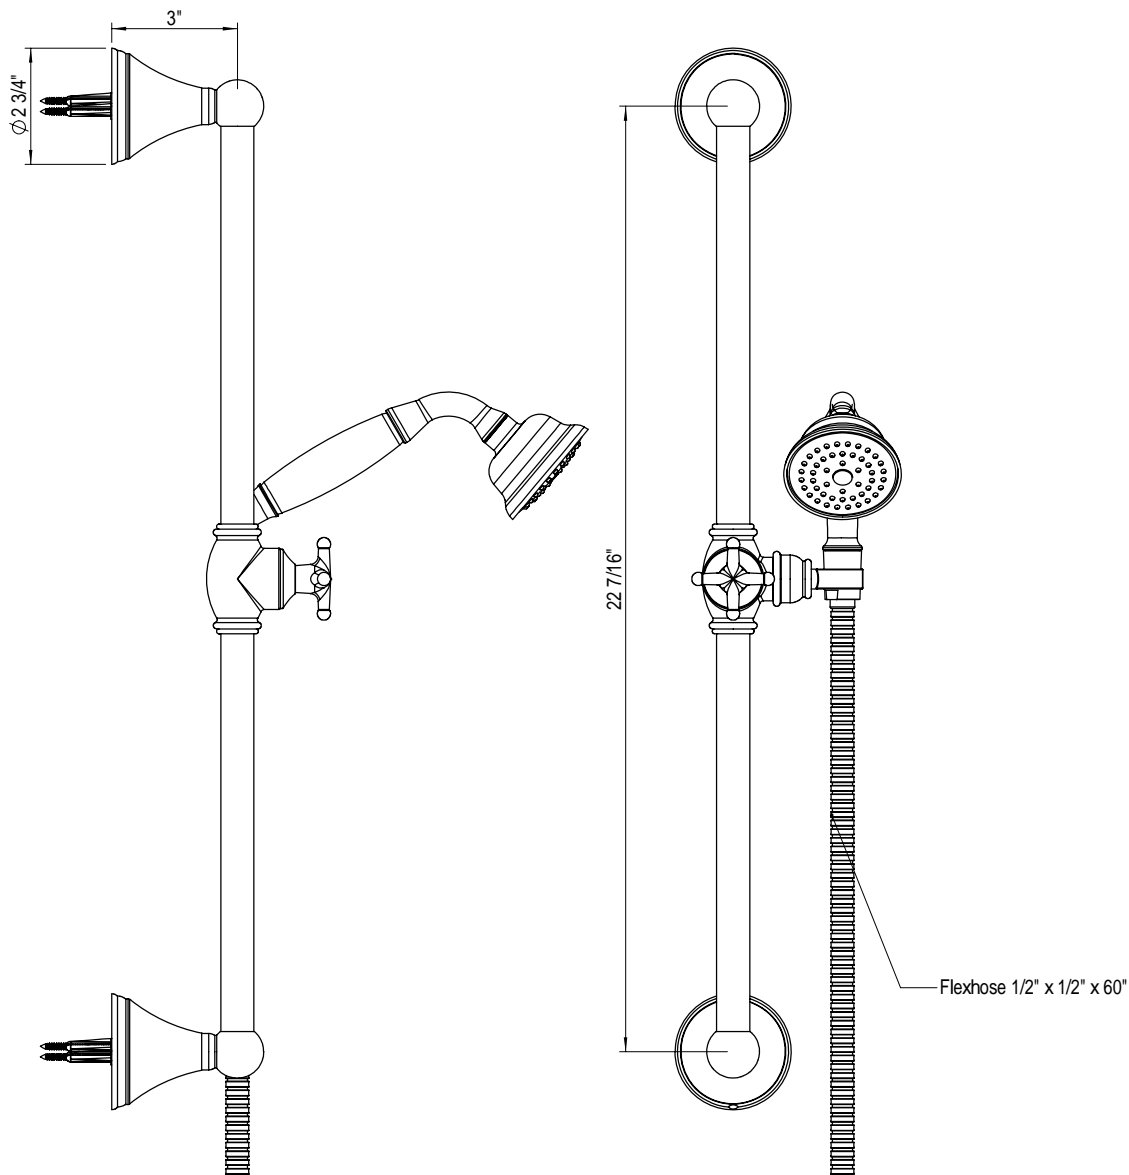

the RUBINET FAUCET COMPANY

www.rubinet.com

3/4" Temperature Control Valve with Built-In Stops 4DRBRVC

TEL: 905-851-6781
FAX: 905-851-8031
TOLL FREE: 800-461-5901

the RUBINET FAUCET COMPANY

www.rubinet.com

Body Spray with 1/2" NPT x 1/2" Nipple 4JRB000

TEL: 905-851-6781
FAX: 905-851-8031
TOLL FREE: 800-461-5901

the RUBINET FAUCET COMPANY

www.rubinet.com

Adjustable Slide Bar with Hand Held Shower 4GRBRV0

TEL: 905-851-6781
FAX: 905-851-8031
TOLL FREE: 800-461-5901

the RUBINET FAUCET COMPANY

www.rubinet.com

Integral Supply with 1/2" NPT x 1/2" Nipple 4HRB000

TEL: 905-851-6781
FAX: 905-851-8031
TOLL FREE: 800-461-5901

the RUBINET FAUCET COMPANY

www.rubinet.com