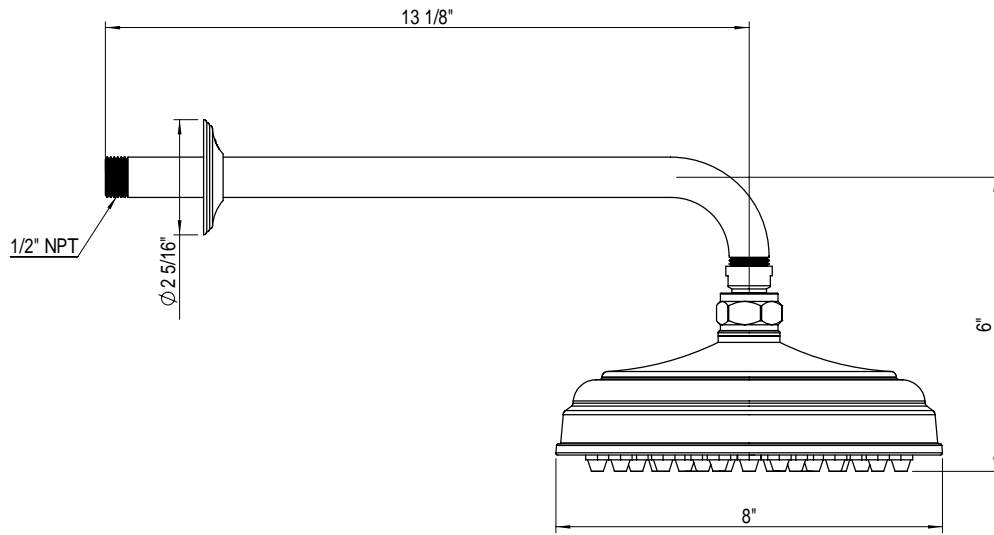

3/4" TCS, Slide Bar w/HHS & 4 Body Sprays 46RBRVL

TEL: 905-851-6781
FAX: 905-851-8031
TOLL FREE: 800-461-5901

THE **Rubinet** FAUCET COMPANY

www.rubinet.com

Antiquity 8" Shower Head with Jets, 12" Shower Arm & Flange 4FRB004