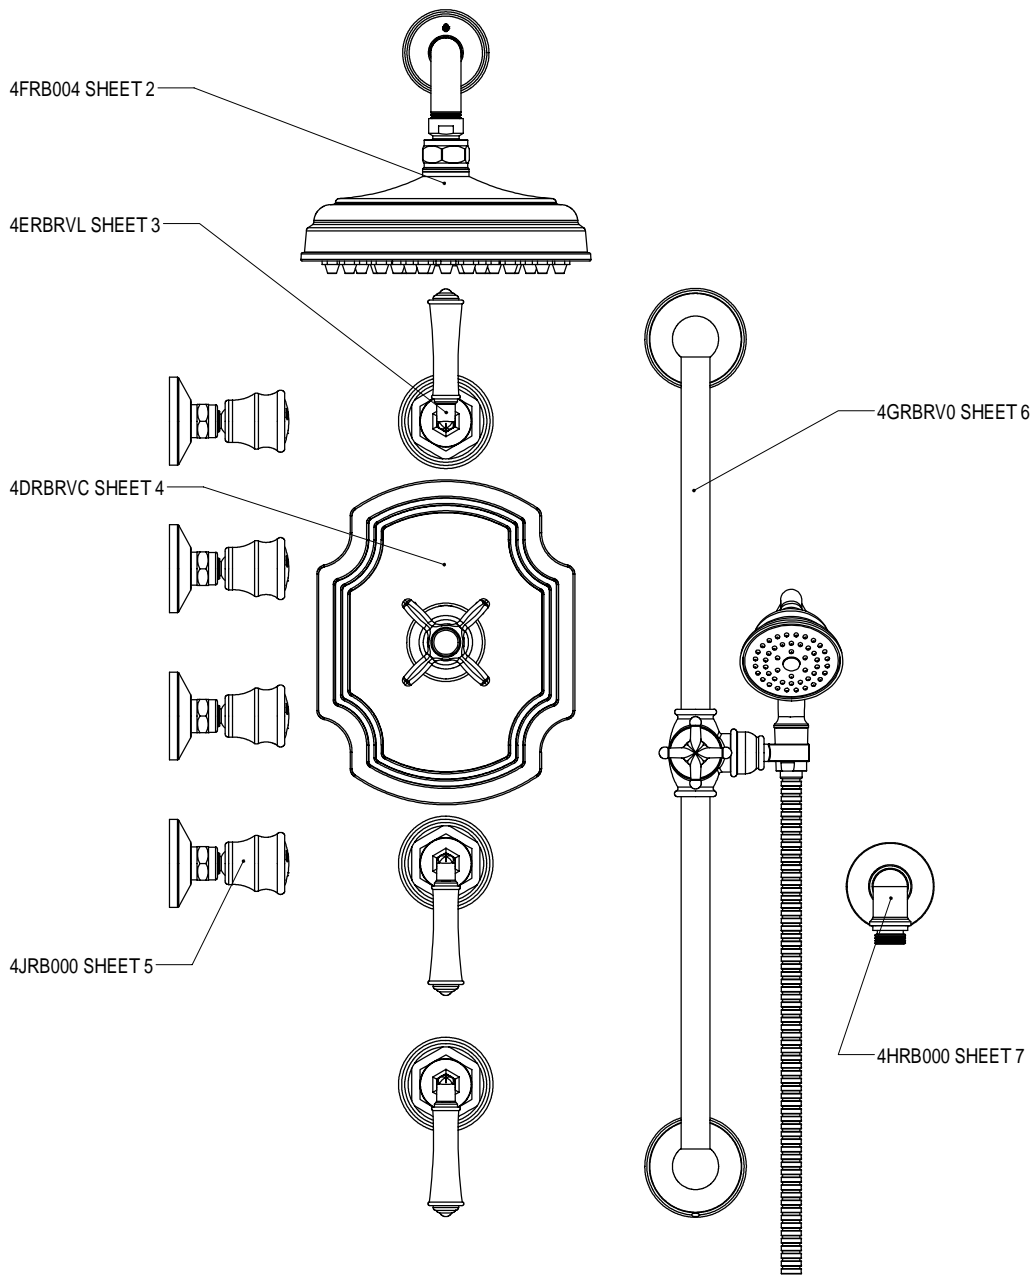

3/4" TCS, Slide Bar w/HHS & 4 Body Sprays 46RBRVL

TEL: 905-851-6781
FAX: 905-851-8031
TOLL FREE: 800-461-5901

THE **Rubinet** FAUCET COMPANY

www.rubinet.com

Antiquity 8" Shower Head with Jets, 12" Shower Arm & Flange 4FRB004