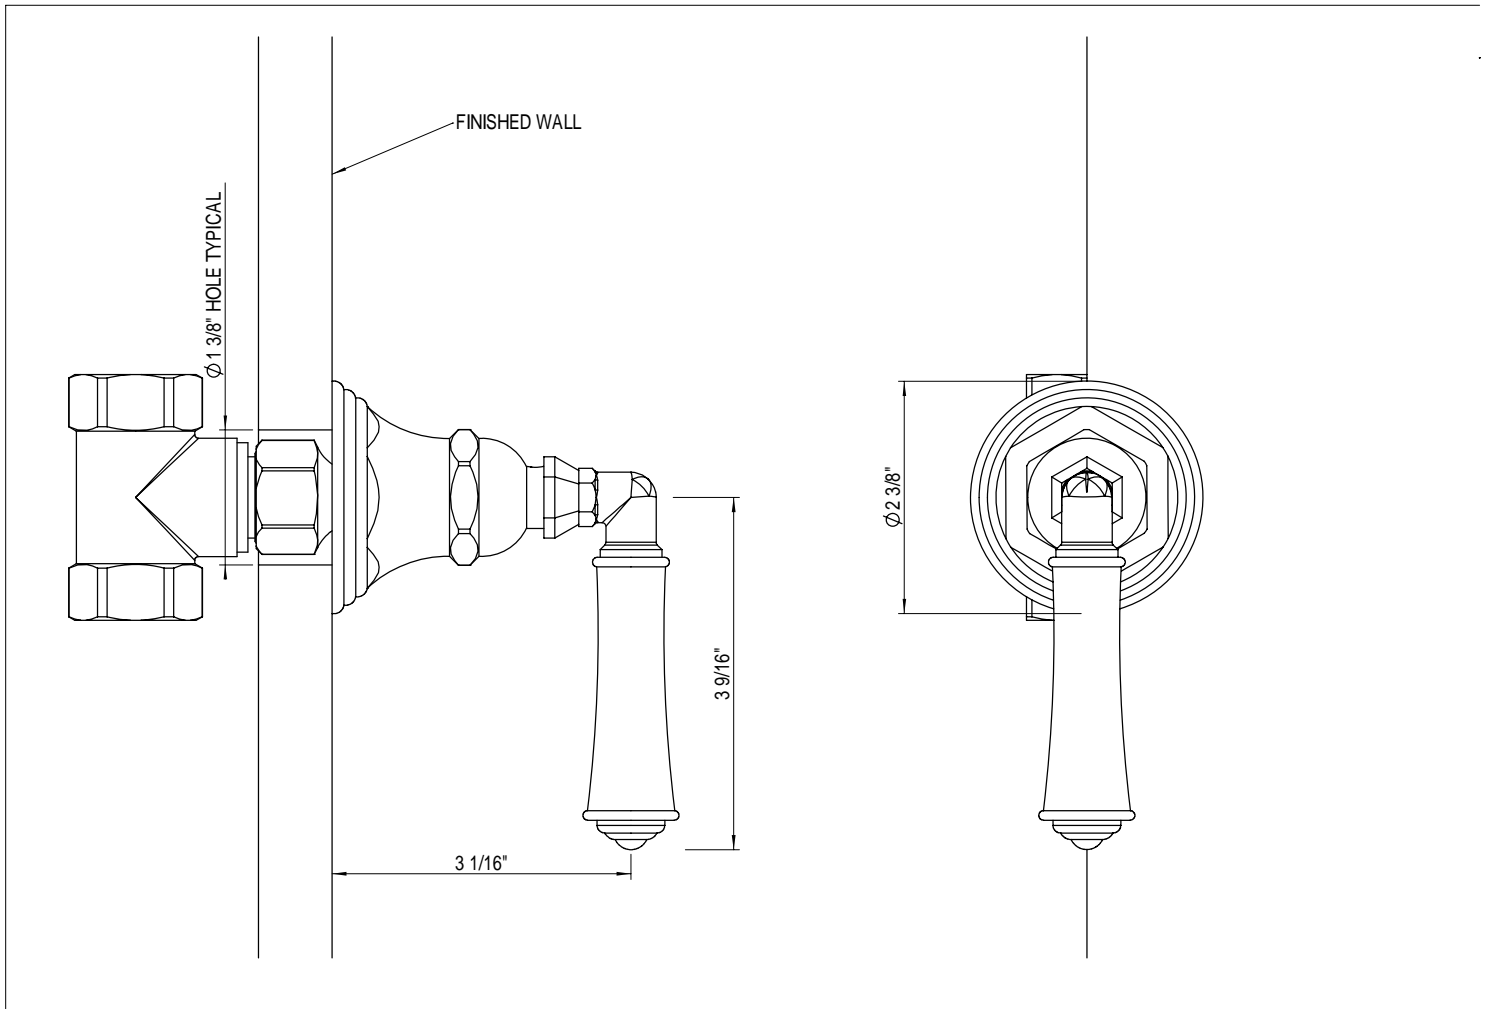

3/4" Shut-Off Volume Control Valve 4ERBRVL

TEL: 905-851-6781
FAX: 905-851-8031
TOLL FREE: 800-461-5901

the RUBINET FAUCET COMPANY

www.rubinet.com