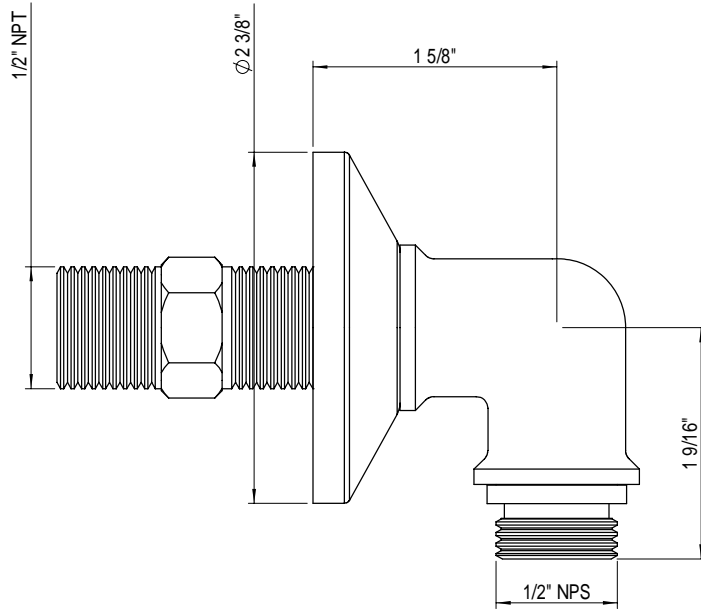

TEL: 905-851-6781
FAX: 905-851-8031
TOLL FREE: 800-461-5901

the RUBINET FAUCET COMPANY

www.rubinet.com

Adjustable Slide Bar with Hand Held Shower 4GRBRV0

TEL: 905-851-6781
FAX: 905-851-8031
TOLL FREE: 800-461-5901

the RUBINET FAUCET COMPANY

www.rubinet.com

Integral Supply with 1/2" NPT x 1/2" Nipple 4HRB000

TEL: 905-851-6781
FAX: 905-851-8031
TOLL FREE: 800-461-5901

the RUBINET FAUCET COMPANY

www.rubinet.com