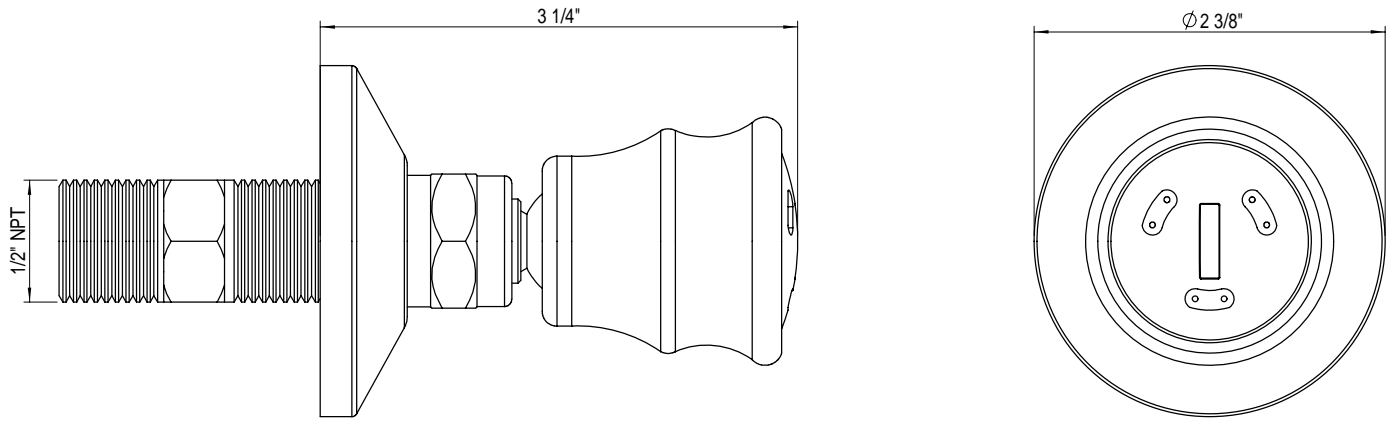

the RUBINET FAUCET COMPANY

www.rubinet.com

3/4" Temperature Control Valve with Built-In Stops 4DRBRVC

TEL: 905-851-6781
FAX: 905-851-8031
TOLL FREE: 800-461-5901

the RUBINET FAUCET COMPANY

www.rubinet.com

Body Spray with 1/2" NPT x 1/2" Nipple 4JRB000