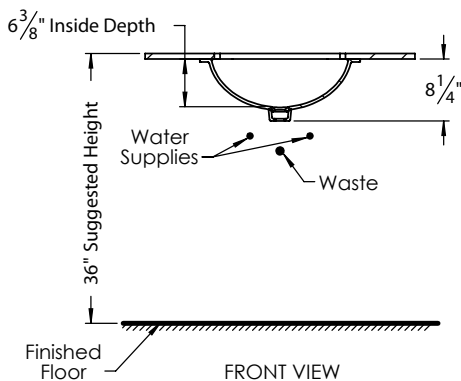

## PRODUCT MEASUREMENTS

- Width: 21.63"
- Depth: 15.75"
- Height: 8.25"
- Inside Bowl Depth: 6.38"

## RECOMMENDED ACCESSORIES

- DECOLAV® 9297 Push Button Closing Umbrella Drain with Overflow
- DECOLAV® 9295 Grid Drain with Overflow
- DECOLAV® 9100/9102 Decorative Bottle Trap

UNDERMOUNT  
LAVATORY

ADA  
COMPATIBLE

INCLUDES  
OVERFLOW

## ROUGHING-IN DIMENSIONS

Please Note: All drawings contain the necessary measurements which are subject to standard industry tolerances. They are stated in inches and are non-binding. Exact measurements, in particular for customized installation scenarios, can only be taken from the finished product.