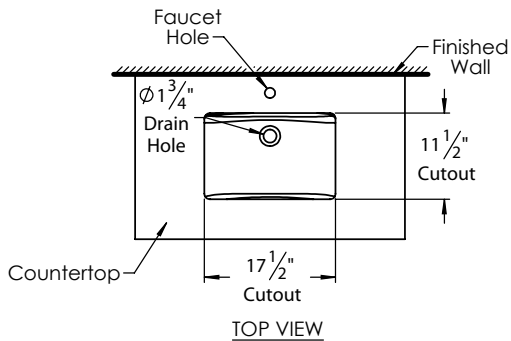

## PRODUCT MEASUREMENTS

- Width: 21.63"
- Depth: 15.75"
- Height: 8.25"
- Inside Bowl Depth: 6.38"

## RECOMMENDED ACCESSORIES

- DECOLAV® 9297 Push Button Closing Umbrella Drain with Overflow
- DECOLAV® 9295 Grid Drain with Overflow
- DECOLAV® 9100/9102 Decorative Bottle Trap

UNDERMOUNT  
LAVATORY

ADA  
COMPATIBLE

## ROUGHING-IN DIMENSIONS

Please Note: All drawings contain the necessary measurements which are subject to standard industry tolerances. They are stated in inches and are non-binding. Exact measurements, in particular for customized installation scenarios, can only be taken from the finished product.