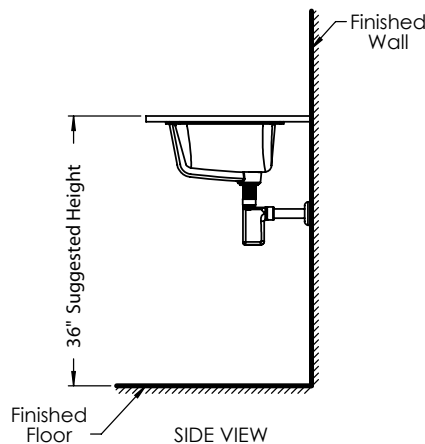

## PRODUCT MEASUREMENTS

- Width: 21.63"
- Depth: 15.75"
- Height: 8.25"
- Inside Bowl Depth: 6.38"

## RECOMMENDED ACCESSORIES

- DECOLAV® 9297 Push Button Closing Umbrella Drain with Overflow
- DECOLAV® 9295 Grid Drain with Overflow
- DECOLAV® 9100/9102 Decorative Bottle Trap

UNDERMOUNT  
LAVATORY

ADA  
COMPATIBLE

## ROUGHING-IN DIMENSIONS

Please Note: All drawings contain the necessary measurements which are subject to standard industry tolerances. They are stated in inches and are non-binding. Exact measurements, in particular for customized installation scenarios, can only be taken from the finished product.