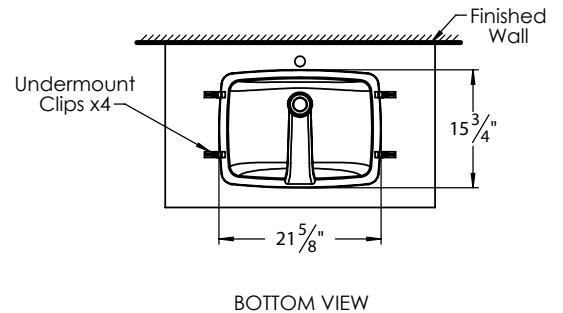

## PRODUCT MEASUREMENTS

- Width: 21.63"
- Depth: 15.75"
- Height: 8.25"
- Inside Bowl Depth: 6.38"

## ROUGHING-IN DIMENSIONS

Please Note: All drawings contain the necessary measurements which are subject to standard industry tolerances. They are stated in inches and are non-binding. Exact measurements, in particular for customized installation scenarios, can only be taken from the finished product.