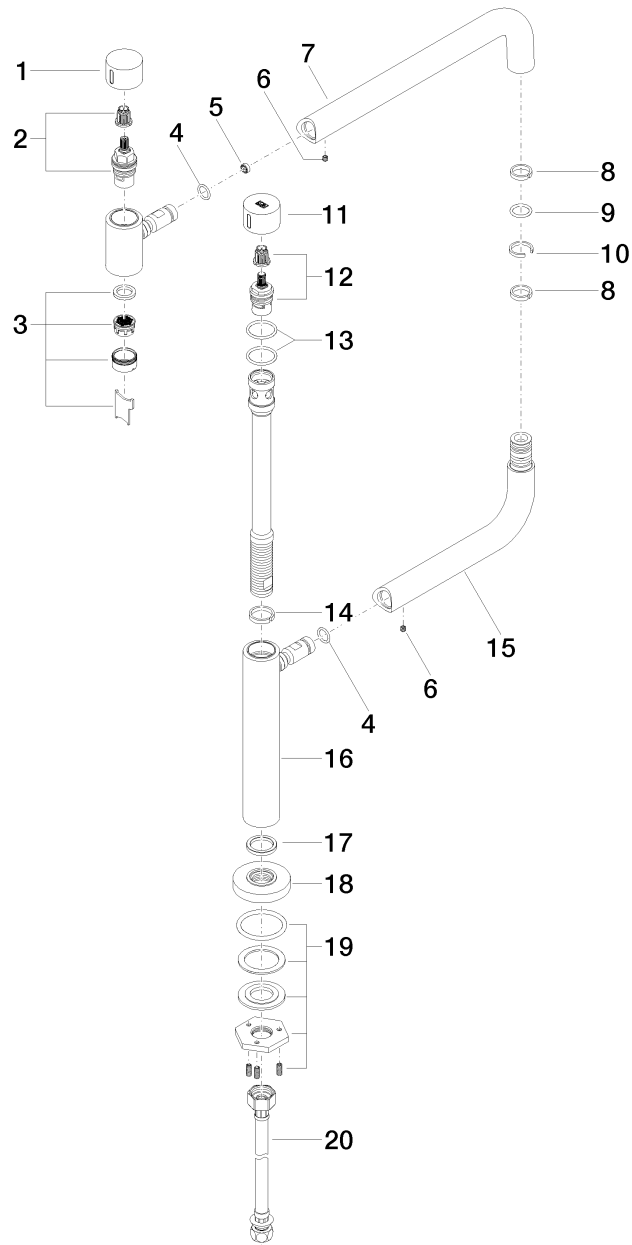

Product specifications

- **19 5/8" projection**
- Swivel spout 360°
- 11 5/8" height to aerator/spout outlet
- Total height 14 3/4"
- 1 3/8" hole diameter
- Flange 2 1/8"
- One water inlet, no mixing function
- Water flow rate limited to max. 1.5 gpm
- low lead compliant
- Laminar flow
- Two valves

Surfaces

- | | |
|-----------------|-----------------|
| • chrome | 17800875-000010 |
| • matt platinum | 17800875-060010 |
| • platinum | 17800875-080010 |

Exploded assembly drawing

Order quantity

No.	Article number	Name	Installation quantity
1	092062025ff	handle	2
2	9090031460090	top	1
3	90230102603ff	aerator	1
4	09141007790	seal	2
5	09230103390	flow reducer	1
6	09311111290	pin	2
7	092822208ff	pipe	1
8	09281013790	ring	2
9	09141002290	seal	1
10	09281013890	ring	1
11	092062027ff	handle	1
12	9090031350090	top	1
13	09141004490	seal	2
14	09281013690	ring	1
15	04282222110ff	pipe	1
16	04300117510ff	casing	1
17	09281013990	ring	1
18	092787002ff	rosette	1
19	0430110387990	fixing set	1
20	1250597090	hose	1
21	09240422210ff	adaptor	1

Kitchen

TARA ULTRA POT FILLER, Cold water valve

Article number: 17800875