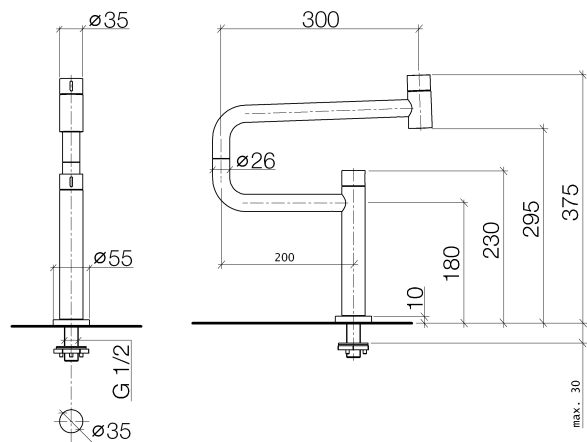

Product specifications

- **19 5/8" projection**
- Swivel spout 360°
- 11 5/8" height to aerator/spout outlet
- Total height 14 3/4"
- 1 3/8" hole diameter
- Flange 2 1/8"
- One water inlet, no mixing function
- Water flow rate limited to max. 1.5 gpm
- low lead compliant
- Laminar flow
- Two valves

Surfaces

- | | |
|-----------------|-----------------|
| • chrome | 17800875-000010 |
| • matt platinum | 17800875-060010 |
| • platinum | 17800875-080010 |

Exploded assembly drawing

Order quantity

No.	Article number	Name	Installation quantity
1	092062025ff	handle	2
2	9090031460090	top	1
3	90230102603ff	aerator	1
4	09141007790	seal	2
5	09230103390	flow reducer	1
6	09311111290	pin	2
7	092822208ff	pipe	1
8	09281013790	ring	2
9	09141002290	seal	1
10	09281013890	ring	1
11	092062027ff	handle	1
12	9090031350090	top	1
13	09141004490	seal	2
14	09281013690	ring	1
15	04282222110ff	pipe	1
16	04300117510ff	casing	1
17	09281013990	ring	1
18	092787002ff	rosette	1
19	0430110387990	fixing set	1
20	1250597090	hose	1
21	09240422210ff	adaptor	1

Kitchen

TARA ULTRA POT FILLER, Cold water valve

Article number: 17800875