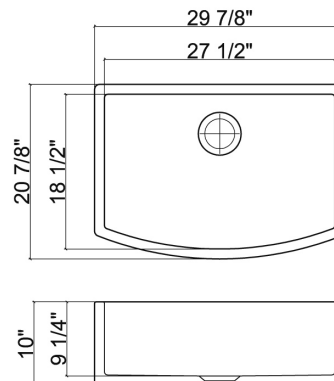

### Specifications

Model	080103
Collection	Nantucket
Bowl dimensions	27 1/2" × 18 1/2" × 9 1/4"
Overall dimensions	29 7/8" × 20 7/8" × 10"
Recommended cabinet	33"

### Features

- Dimensions may vary by +/- 2%
- Handcrafted in England
- Made from heavy fireclay - Solid throughout
- Up to 40 hours of gradual drying period
- Fired at more than 1200°C - 2200°F
- 30 mm (1-1/8") material thickness \*
- 10 mm (3/8") corner radius\*
- Rear 3-1/2" drain placement
- Scratch and chip resistant
- Waste disposal unit compatible
- Certifications: ASME A112.19.2, CSA B45.0, CSA B45.1