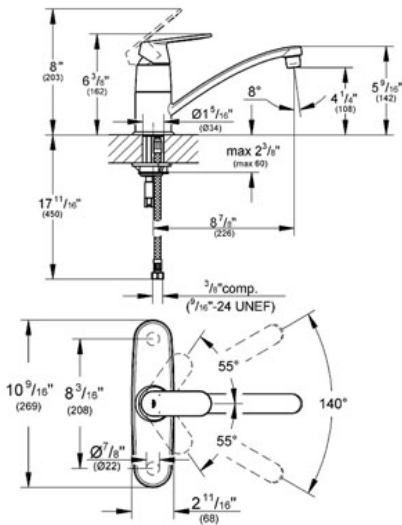

Product Description:
Single-lever sink mixer 1/2"

Standard Specification:

- GROHE StarLight® finish
- GROHE SilkMove® ceramic cartridge
- Single hole installation
- Metal lever
- Adjustable flow rate limiter
- Swivel Spout
- Swivel area 140°
- Flow control
- Stainless Steel Braided Flexible Supplies
- Quick installation system
- Adjustable minimum flow rate approx. 1.0 gpm
- Max Flow Rate 1.75 gpm (6.6 L/min)