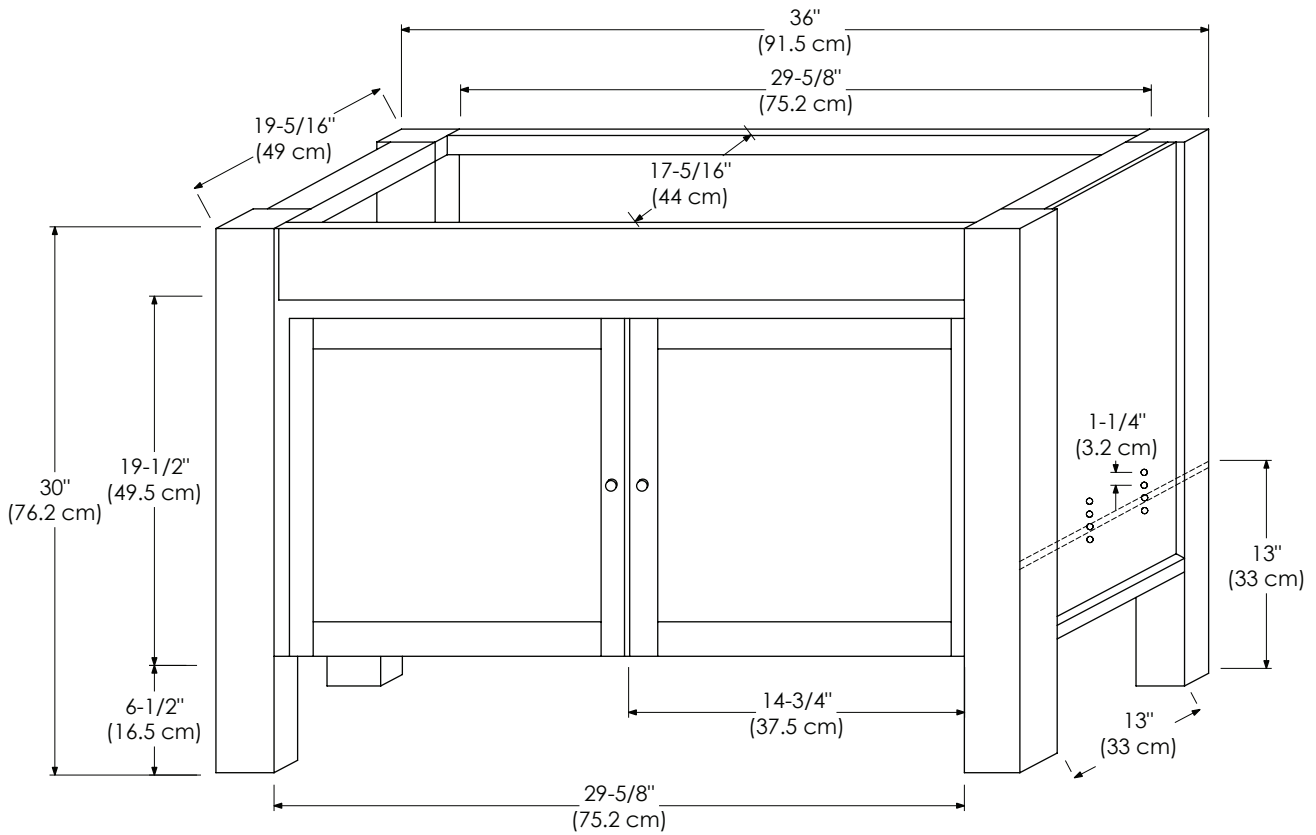

MODEL: 032536-1-FINISH
032536-3-FINISH

SPECIFICATION SHEET

CONTEMPO COLLECTION

Soft Close Wood or Frosted Glass doors
Matching finish throughout the interior
Extend design with Optional 12", 13" & 18" Drawer Bridge, 15" Shelf Bridge and 35" max Bridge Panel
Optional Metal Feet in Polished Chrome (PC) and Brushed Nickel (BN)
Matching Mirror, Medicine Cabinet and Wall Cabinet

All Ronbow cabinets are made of solid hardwood or hardwood plywood and meet strict CARB Standards.
No particle Board or Micro-Density Fiberboard (MDF) are used.

Available finishes:

- CINNAMON F08
- VINTAGE WALNUT F07

Available fronts:

- FROSTED GLASS DOORS
- WOOD DOORS

Available tops:

- CERAMIC SINKTOP
- GLASS SINKTOP
- TECHSTONE™ TOP
- WIDEAPPEAL™ TOP