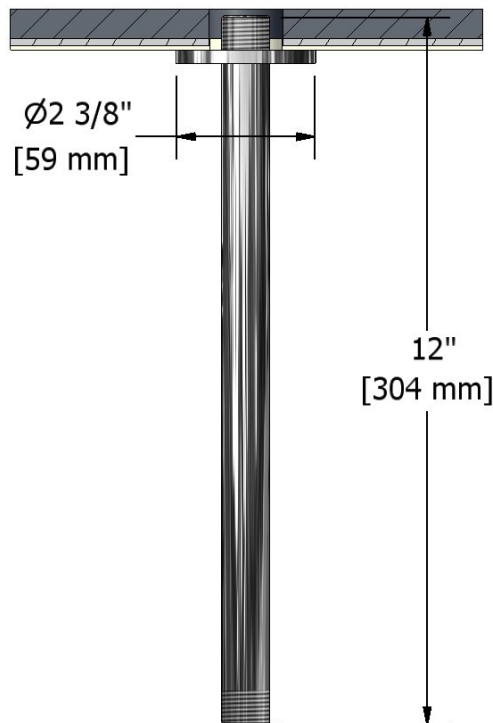

Sizes, models and finishes may differ from thoses presented.

Warranty

The Riobel inc. product carries a limited LIFETIME warranty on the finish Chrome, Gold (PVD), Brushed nickel (PVD), Night brushed (PVD), Polished nickel (PVD) and all working parts and is guaranteed from the initial date of purchase against all manufacturing defects. Other finished 1 year.

Customer Service

Ontario, West Canada : 888-287-5354 Quebec, Maritimes, United States : 866-473-8442

2014.05.07