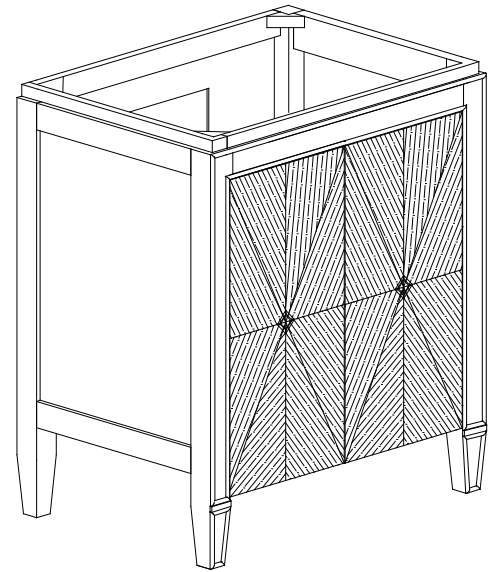

Avanity

BRENTWOOD-V31-NW

Features

- Solid poplar frame and Elm veneer MDF
- Handcrafted details
- 2 soft-close doors
- 1 interior shelf
- Electro-plated brass finished hardware
- Adjustable height levelers
- Under counter application

Colors / Finishes

- New Walnut

Nominal Dimension

- 31W x 22D x 33.6H (inches)

Components

Mirror	BRENTWOOD-M24-NW	BRENTWOOD-M30-NW	
Vanity Top	SUT31BK-R	SUT31GB-R	SUT31CW-R
Sink	CUM20WT-R		

Product Diagrams

Front

Back

Side

Top