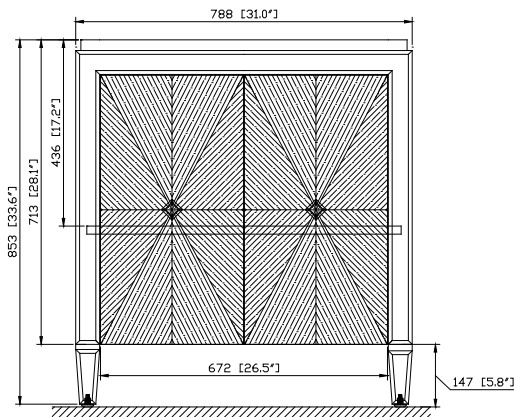

Avanity

BRENTWOOD-V31-NW

Features

- Solid poplar frame and Elm veneer MDF
- Handcrafted details
- 2 soft-close doors
- 1 interior shelf
- Electro-plated brass finished hardware
- Adjustable height levelers
- Under counter application

Colors / Finishes

- New Walnut

Nominal Dimension

- 31W x 22D x 33.6H (inches)

Components

Mirror	BRENTWOOD-M24-NW	BRENTWOOD-M30-NW	
Vanity Top	SUT31BK-R	SUT31GB-R	SUT31CW-R
Sink	CUM20WT-R		

Product Diagrams

Front

Back

Side

Top