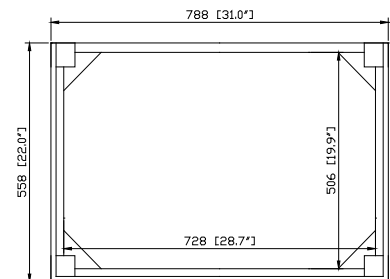

Avanity

BRENTWOOD-V31-NW

Features

- Solid poplar frame and Elm veneer MDF
- Handcrafted details
- 2 soft-close doors
- 1 interior shelf
- Electro-plated brass finished hardware
- Adjustable height levelers
- Under counter application

Colors / Finishes

- New Walnut

Nominal Dimension

- 31W x 22D x 33.6H (inches)

Components

Mirror	BRENTWOOD-M24-NW	BRENTWOOD-M30-NW	
Vanity Top	SUT31BK-R	SUT31GB-R	SUT31CW-R
Sink	CUM20WT-R		

Product Diagrams

Front

Back

Side

Top