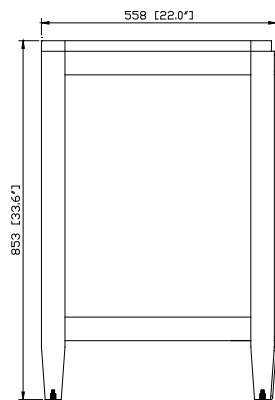

Avanity

BRENTWOOD-V31-NW

Features

- Solid poplar frame and Elm veneer MDF
- Handcrafted details
- 2 soft-close doors
- 1 interior shelf
- Electro-plated brass finished hardware
- Adjustable height levelers
- Under counter application

Colors / Finishes

- New Walnut

Nominal Dimension

- 31W x 22D x 33.6H (inches)

Components

Mirror	BRENTWOOD-M24-NW	BRENTWOOD-M30-NW	
Vanity Top	SUT31BK-R	SUT31GB-R	SUT31CW-R
Sink	CUM20WT-R		

Product Diagrams

Front

Back

Side

Top