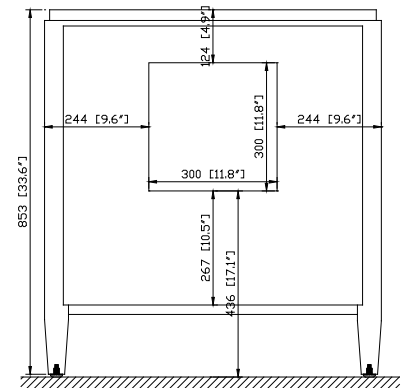

Avanity

BRENTWOOD-V31-NW

Features

- Solid poplar frame and Elm veneer MDF
- Handcrafted details
- 2 soft-close doors
- 1 interior shelf
- Electro-plated brass finished hardware
- Adjustable height levelers
- Under counter application

Colors / Finishes

- New Walnut

Nominal Dimension

- 31W x 22D x 33.6H (inches)

Components

Mirror	BRENTWOOD-M24-NW	BRENTWOOD-M30-NW	
Vanity Top	SUT31BK-R	SUT31GB-R	SUT31CW-R
Sink	CUM20WT-R		

Product Diagrams

Front

Back

Side

Top