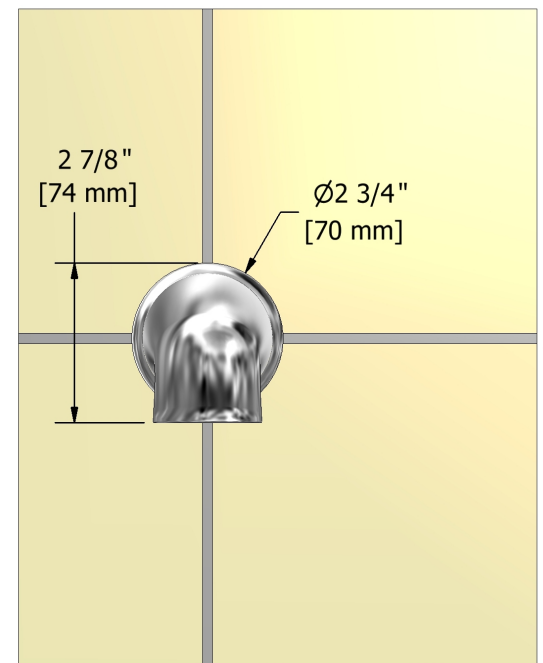

Wall tub spout
880XX

Specifications

Descriptions

- 1/2" copper slip fit inlet

Available colors

- C : Chrome
- BN : Brushed nickel (PVD)
- PN : Polished nickel (PVD)

Certifications

- CSA B125.1
- ASME A112.18.1
- CMR248 Approval