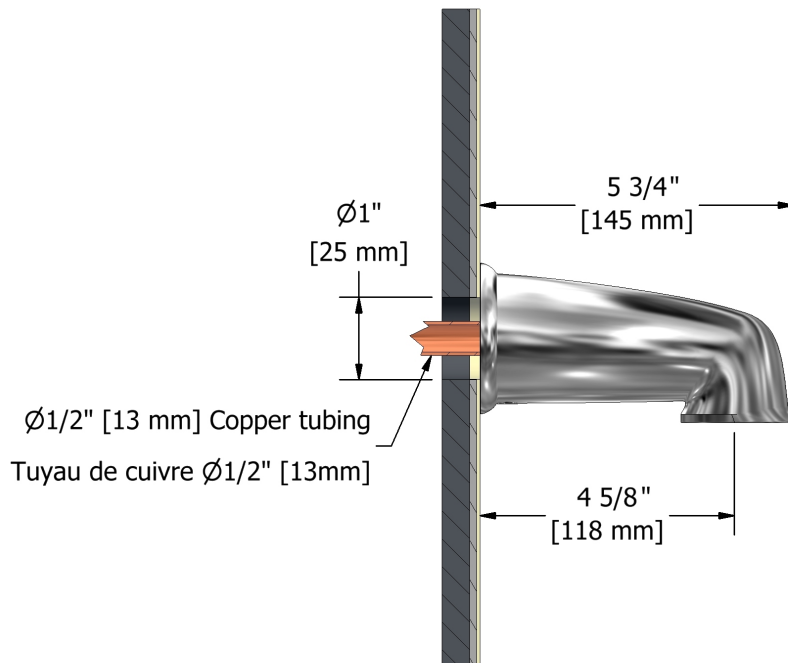

Wall tub spout
880XX

Specifications

Descriptions

- 1/2" copper slip fit inlet

Available colors

- C : Chrome
- BN : Brushed nickel (PVD)
- PN : Polished nickel (PVD)

Certifications

- CSA B125.1
- ASME A112.18.1
- CMR248 Approval

Sizes, models and finishes may differ from those presented.

Warranty

The Riobel inc. product carries a limited LIFETIME warranty on the finish Chrome, Gold (PVD), Brushed nickel (PVD), Night brushed (PVD), Polished nickel (PVD) and all working parts and is guaranteed from the initial date of purchase against all manufacturing defects. Other finished 1 year.