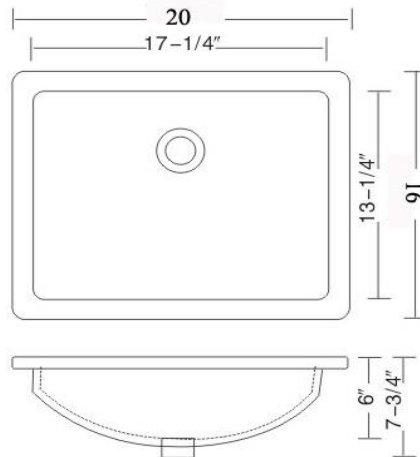

LENOVA

4580 W Roosevelt Rd Hillside, IL 60162 Phone: 312-733-1098

www.LenovaSinks.com Email: order@LenovaSinks.com

SPECIFICATIONS

MODEL PU-01-W

GENERAL

Fine quality bathroom square sink formed of vitreous china

DESIGN FEATURES

Single bowl depth 6" with inside bowl dimensions 17-1/4" X 13-1/4" and over all 20" X 16"

Color: White

Mount Style: Undermount

Other: Drain opening 1-3/4".

CUPC certified

Minimum cabinet size 24"