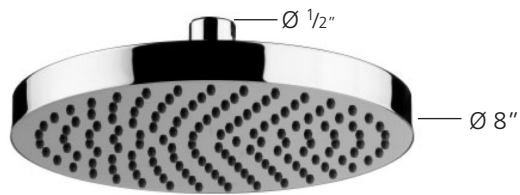

## V178

Easy clean Shower head

Diameter: Ø 8"  
Feed: Ø 1/2"  
Finishes: Chrome, Satin Nickel, Matt black

UK and Worldwide Customer Service Team:  
+44 (0)121 766 4200  
[www.samuel-heath.co.uk](http://www.samuel-heath.co.uk)