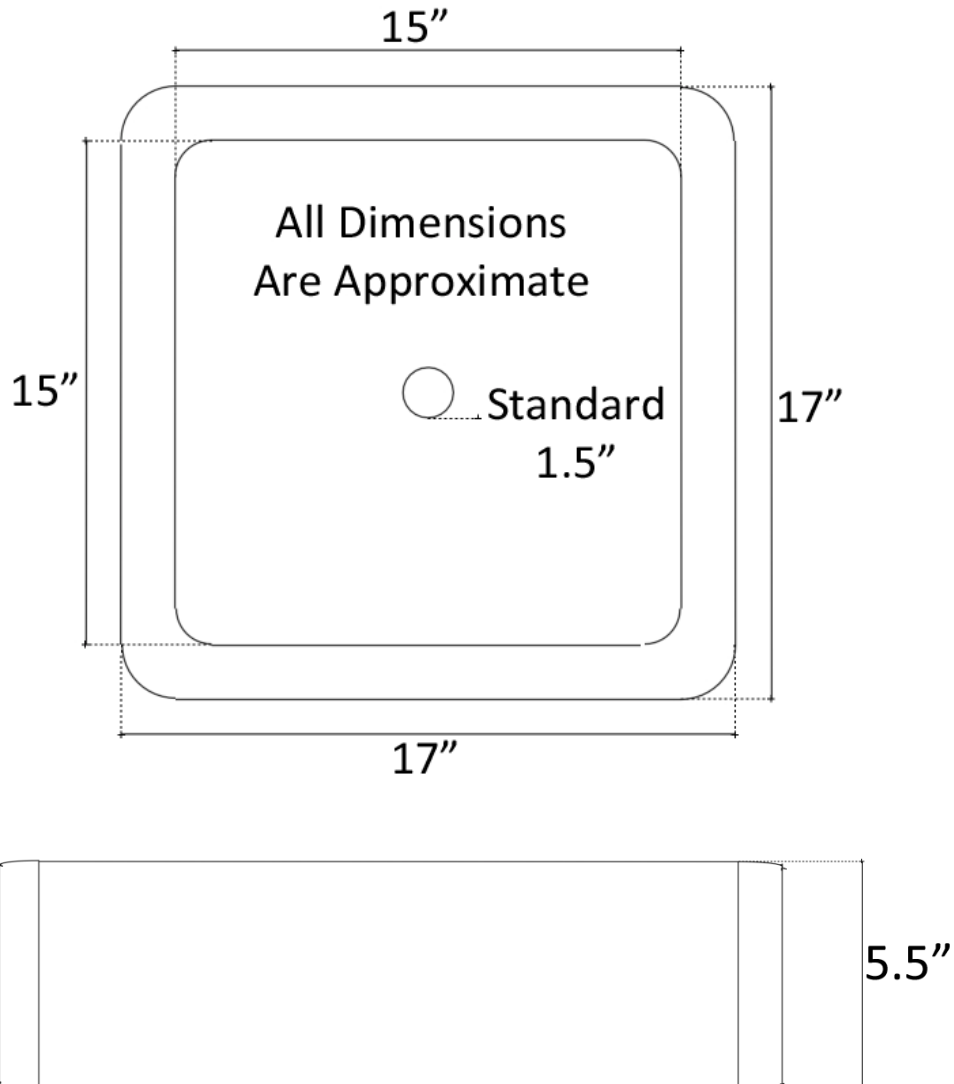

Description:

- Copper
- Vessel Mount
- Use standard 1.5" drain
- Clean with mild soap
No abrasive chemicals

Available Finishes:

- DB** Dark Bronze
- WC** Weathered Copper
- PN** Polished Nickel
- SN** Satin Nickel
- PW** Pewter

Available Drains:

- D004** Grid Strainer
- D005** Lift and Turn
- D101-** Decorative Drains
- D604**

DIMENSIONS WILL VARY. DO NOT use this sheet as a guide for countertop cuts.