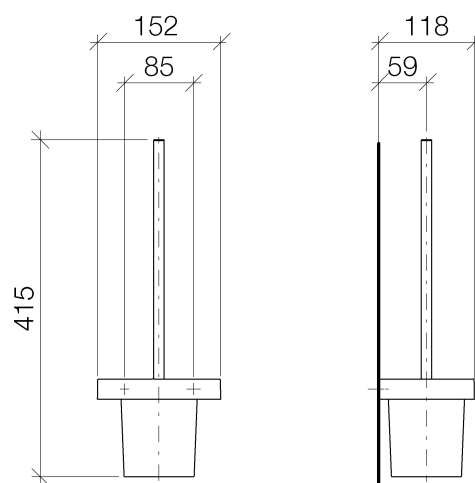

Product specifications

- Brush matte black
- Crystal brush container, frosted
- Width 6"
- Height 16 3/8"
- 4 5/8" projection

Surfaces

- | | |
|-----------------|-------------|
| • chrome | 83900710-00 |
| • chrome | 83900710-00 |
| • matt platinum | 83900710-06 |
| • matt platinum | 83900710-06 |

Exploded assembly drawing

Order quantity

No.	Article number	Name	Installation quantity
1	90209750700ff	handle	1
2	08185060090	brush	1
3	08900400882	glass	1
4	082301506ff	holder	1
5	09311100490	pin	1
6	0517208010090	accessories	1
7	08172072690	holder	1