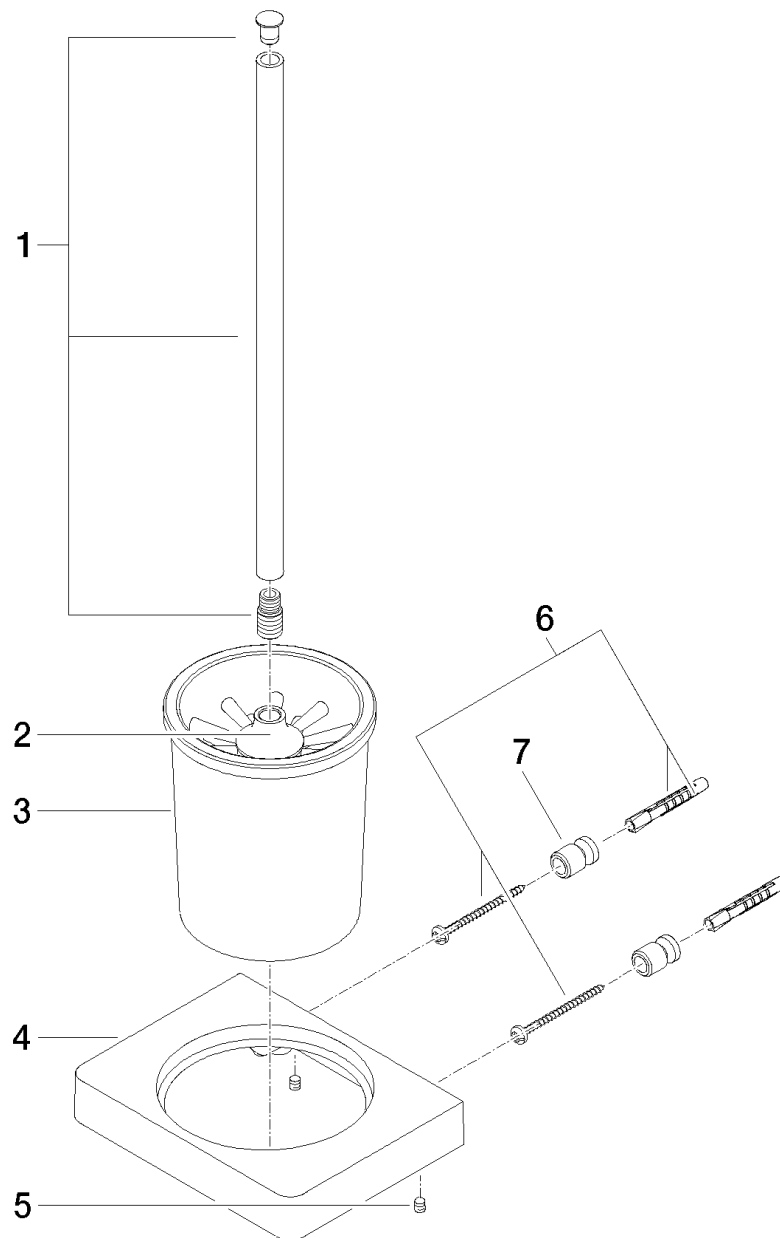

Product specifications

- Brush matte black
- Crystal brush container, frosted
- Width 6"
- Height 16 3/8"
- 4 5/8" projection

Surfaces

- | | |
|-----------------|-------------|
| • chrome | 83900710-00 |
| • chrome | 83900710-00 |
| • matt platinum | 83900710-06 |
| • matt platinum | 83900710-06 |

Exploded assembly drawing

Order quantity

No.	Article number	Name	Installation quantity
1	90209750700ff	handle	1
2	08185060090	brush	1
3	08900400882	glass	1
4	082301506ff	holder	1
5	09311100490	pin	1
6	0517208010090	accessories	1
7	08172072690	holder	1