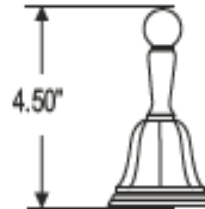

Codes and Standards

ALTMANS RESERVES THE RIGHT TO
MODIFY AND CHANGE SPECIFICATIONS
AT ANY TIME. PLEASE VERIFY DIMEN-
SIONS PRIOR TO INSTALLATION

Color/Finishes

- Polished Chrome, PVD Satin Nickel
- Refer to pricelist for other finishes.