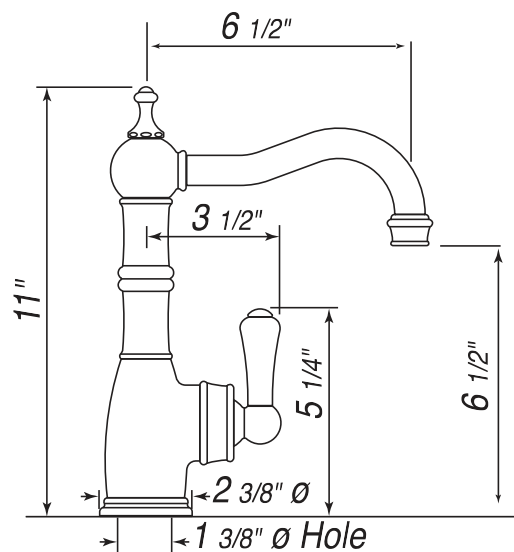

WARRANTY

- Limited Lifetime

* For CA/VT, place a "-2" at end of model number for code compliant product. (Example A3608LMAPC-2)

Consult your local ROHLshowroom for additional information and specifications. For complete warranty details and a list of showrooms, go to www.rohlhome.com.