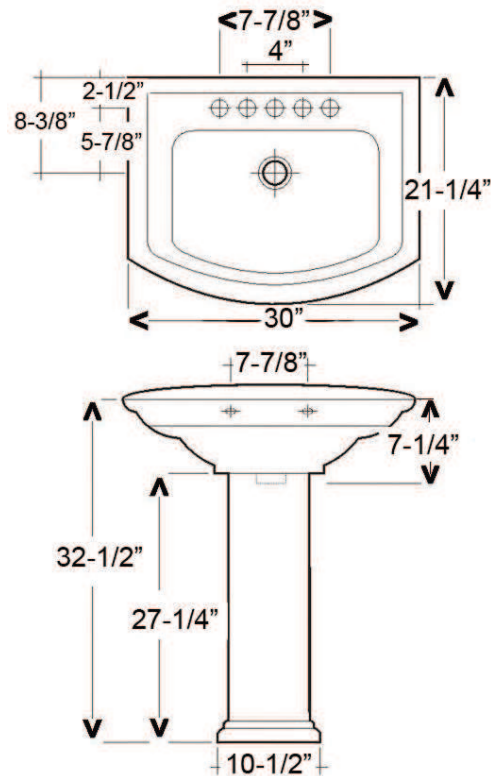

WASHINGTON 765 PEDESTAL LAVATORY

Cat. No.
3-49X

Faucet not included

W: 30"
D: 21 1/4"
H: 33 1/2"
Flange: 1 5/8"

Features:

- ▶ Made of Vitreous China
- ▶ Available for 4" CC or 8" Widespread
- ▶ Can be Installed Using Toggle or Molly Bolts (not- included)

*For ease of installation order one of the following:

Hangers (pair) \$4.75
Bracket (one) \$11.50

Colors:

WH White

Meets or exceeds the following specifications: ASME A112.19.2 2008 and CSA B45.1-08 for ceramic plumbing fixtures.

Interior Dimensions:

Basin Interior: 20" x 14"
Basin Depth: 8 1/2"
Mount bolts height: 32"
Mount holes cc: 11 1/4"
Faucet and spout holes: 1 1/8"(4")
1 3/8"(8")

Dimensions of fixture are nominal and may vary within the range of tolerances established by ASME Standard A112.19.2-2008. Dimensions and specifications subject to change without notice.