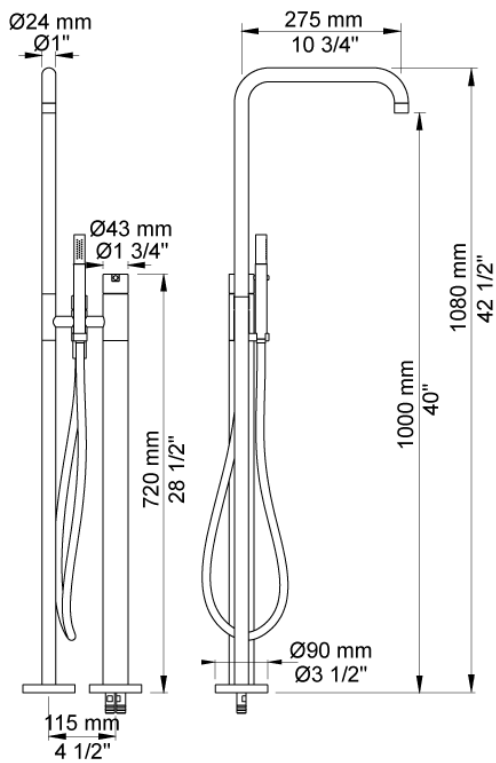

Date:

Client:

Project:

VOLA product: FS1

FS1

Free-standing bath mixer with hand shower, high 1080 mm.
 FS1 UP = Build-in part for free-standing bath mixer with hand shower.
 FS1 AP = Trim part for free-standing bath mixer with hand shower.
 FS1 with height 930 mm available on request.
 If the floor covering is greater than 15 mm, extensions should be specified when ordering the FS1. All extensions supplied with the FS1 are free of charge.

Flow

	Bar:	1,0	2,0	3,0	4,0	5,0
FS1	(l/min)	14,4	20,4	25,0	28,9	32,3
T2	(l/min)	8,1	9,0	9,0	9,0	9,0

Available in colours

- Color 02, Grey
- Color 04, Light blue
- Color 05, Orange
- Color 06, Light green
- Color 08, Yellow
- Color 09, Dark grey
- Color 12, Mocca
- Color 14, Bright red
- Color 15, Dark blue
- Color 16, Polished chrome
- Color 17, Gloss black
- Color 18, White
- Color 19, Natural brass
- Color 20, Brushed chrome
- Color 21, Carmine red
- Color 25, Pink
- Color 27, Matt black
- Color 40, Brushed stainless steel