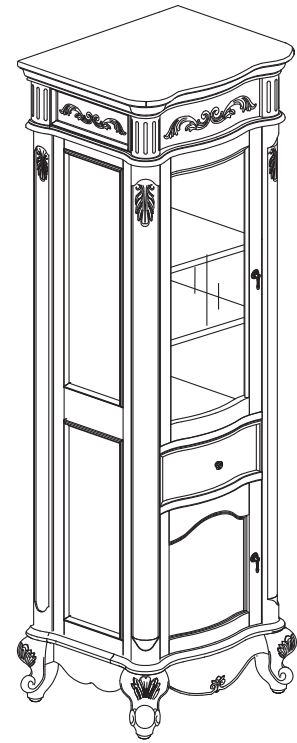

## Features

- Solid poplar frame and cherry veneer MDF
- Handcrafted details
- 2 soft-close doors
- 1 soft-close drawer
- 2 interior shelves
- Antique brass finished hardware
- Adjustable height levelers

## Nominal Dimension

- 24W x 19.2D x 72H (inches)

## Components

Vanity	PROVENCE-V24-AC	PROVENCE-V30-AC	PROVENCE-V36-AC
	PROVENCE-V48-AC	PROVENCE-V60-AC	