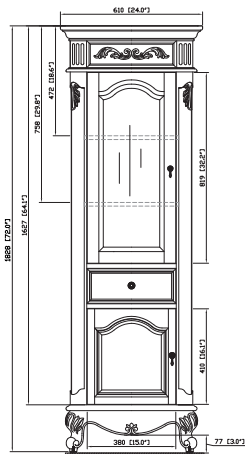

Product Diagrams

Front

Back