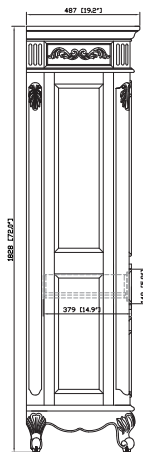

## Features

- Solid poplar frame and cherry veneer MDF
- Handcrafted details
- 2 soft-close doors
- 1 soft-close drawer
- 2 interior shelves
- Antique brass finished hardware
- Adjustable height levelers

## Nominal Dimension

- 24W x 19.2D x 72H (inches)

## Components

Vanity	PROVENCE-V24-AC	PROVENCE-V30-AC	PROVENCE-V36-AC
	PROVENCE-V48-AC	PROVENCE-V60-AC	

## Product Diagrams

Front

Back

Side

Top