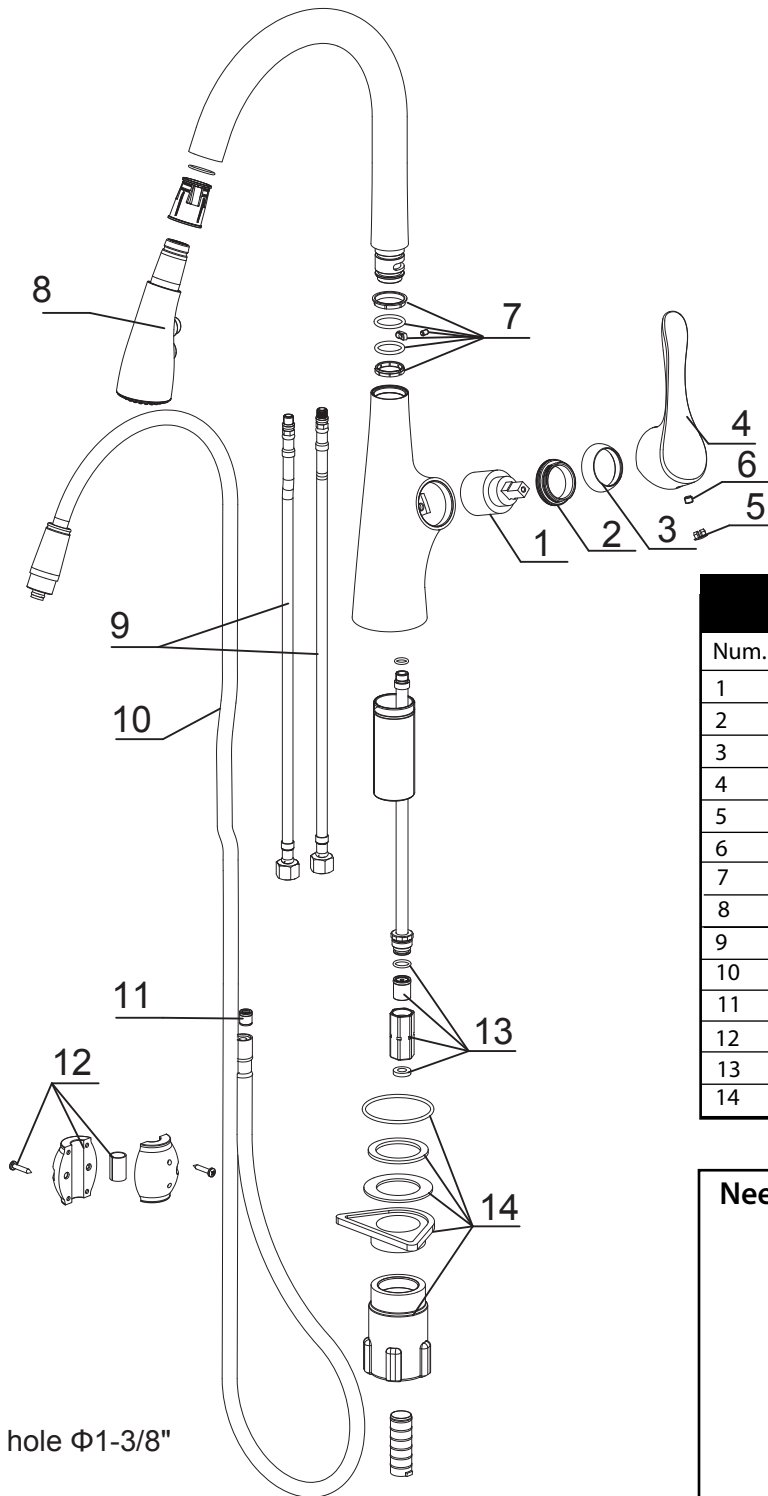

FEATURED MODEL

441508 Pull-Down Spray, CHROME

ADDITIONAL MODELS

441509 Pull-Down Spray, STAINLESS STEEL

FEATURES

- Solid brass body
- Meets CALGREEN requirements for water-saving usage
- Dual pull-down spray
- Ceramic disk cartridge
- 1.8 GPM flow rate saves 20% more water
- Installation in a 1-3/8" hole
- 180 degree spout swivel
- 2-1/4" maximum deck thickness
- * Stainless steel finish is a color co-ordinate and not actually made of or in stainless steel

JOB INFORMATION

Job Name: _____

Contact: _____

Date Specified: _____

Specifier: _____

Contractor: _____

NOMINAL DIMENSIONS

Model 441508 shown

REACH	SPOUT HEIGHT	FAUCET HEIGHT
9-1/4"	9-3/8"	16-3/8"

See next page for exploded parts drawing and parts list.

BLANCO AMERICA

800.451.5782

www.blancoamerica.com

© 2013 BLANCO AMERICA

7/13

SPEC-003

REPAIR PART GUIDE		
Num.	Description	Part #
1	Cartridge	441545
2	Cartridge Lock Nut	441544
3	Cartridge cap - Chrome	441557
4	Handle - Chrome	441559
5	Screw cap - Chrome	441540
6	Handle screw	441539
7	Set of O-rings and screw	441561
8	Handspray - Chrome	441568
9	Supply lines	441566
10	Spray hose	441574
11	Check valve	441555
12	Weight	441556
13	Check valve w/ flow restrictor 1.8	441570
14	Mounting kit	441548