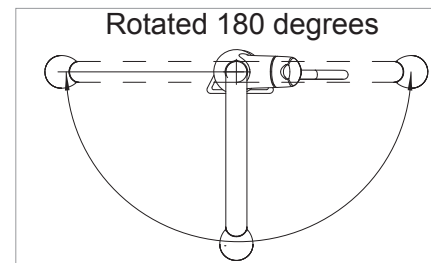

FEATURED MODEL

441508 Pull-Down Spray, CHROME

ADDITIONAL MODELS

441509 Pull-Down Spray, STAINLESS STEEL

FEATURES

- Solid brass body
- Meets CALGREEN requirements for water-saving usage
- Dual pull-down spray
- Ceramic disk cartridge
- 1.8 GPM flow rate saves 20% more water
- Installation in a 1-3/8" hole
- 180 degree spout swivel
- 2-1/4" maximum deck thickness
- * Stainless steel finish is a color co-ordinate and not actually made of or in stainless steel

JOB INFORMATION

Job Name: _____

Contact: _____

Date Specified: _____

Specifier: _____

Contractor: _____

NOMINAL DIMENSIONS

Model 441508 shown

REACH	SPOUT HEIGHT	FAUCET HEIGHT
9-1/4"	9-3/8"	16-3/8"

See next page for exploded parts drawing and parts list.

BLANCO AMERICA

800.451.5782

www.blancoamerica.com

© 2013 BLANCO AMERICA

7/13

SPEC-003