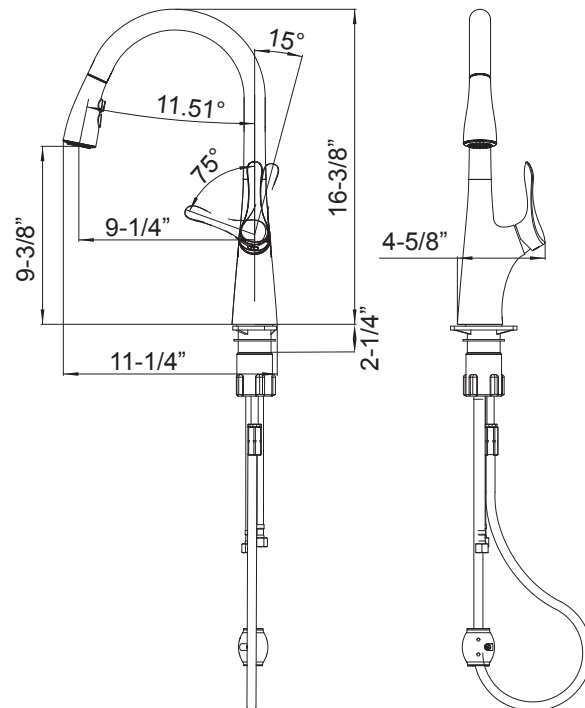

FEATURED MODEL

441508 Pull-Down Spray, CHROME

ADDITIONAL MODELS

441509 Pull-Down Spray, STAINLESS STEEL

FEATURES

- Solid brass body
- Meets CALGREEN requirements for water-saving usage
- Dual pull-down spray
- Ceramic disk cartridge
- 1.8 GPM flow rate saves 20% more water
- Installation in a 1-3/8" hole
- 180 degree spout swivel
- 2-1/4" maximum deck thickness
- * Stainless steel finish is a color co-ordinate and not actually made of or in stainless steel

JOB INFORMATION

Job Name: _____

Contact: _____

Date Specified: _____

Specifier: _____

Contractor: _____

NOMINAL DIMENSIONS

Model 441508 shown

REACH	SPOUT HEIGHT	FAUCET HEIGHT
9-1/4"	9-3/8"	16-3/8"

See next page for exploded parts drawing and parts list.

BLANCO AMERICA

800.451.5782

www.blancoamerica.com

© 2013 BLANCO AMERICA

7/13

SPEC-003

REPAIR PART GUIDE		
Num.	Description	Part #
1	Cartridge	441545
2	Cartridge Lock Nut	441544
3	Cartridge cap - Chrome	441557
4	Handle - Chrome	441559
5	Screw cap - Chrome	441540
6	Handle screw	441539
7	Set of O-rings and screw	441561
8	Handspray - Chrome	441568
9	Supply lines	441566
10	Spray hose	441574
11	Check valve	441555
12	Weight	441556
13	Check valve w/ flow restrictor 1.8	441570
14	Mounting kit	441548