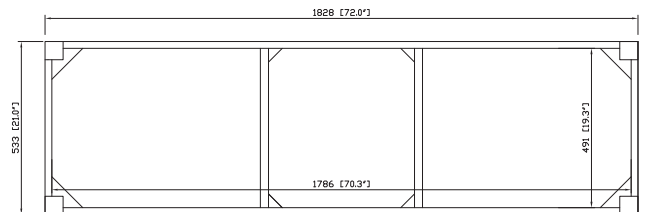

Top

For customer support please call 626 404 7678 weekdays 9:00 to 6:00 PST