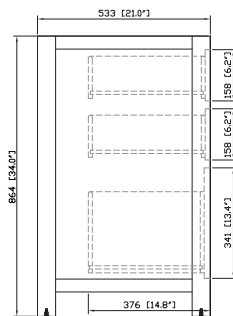

Avanity

MODERO-V72-ES

Features

- Solid poplar frame and birch veneer plywood
- 4 soft-close doors
- 5 soft-close drawers
- Brushed nickel finished hardware
- Vanity accomodates dual undermount sinks
- Adjustable height levelers
- Under counter application

Colors / Finishes

- Espresso

Nominal Dimension

- 72W x 21D x 34H (inches)

Components

Mirror	MODERO-M28-ES	MODERO-MC28-ES	
Vanity Top	SUT73BK	SUT73CW	SUT73GB
Sink	CUM18WT	CUM18LN	

Product Diagrams

Front

Side

Top

For customer support please call 626 404 7678 weekdays 9:00 to 6:00 PST