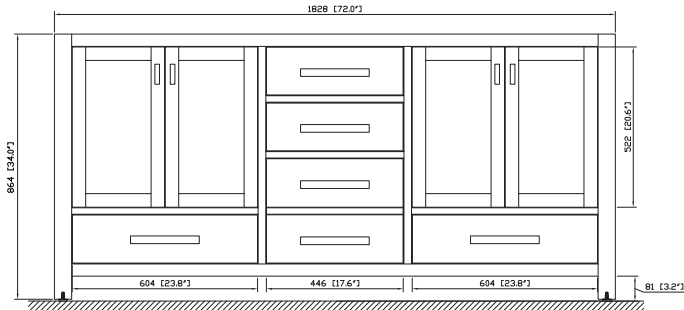

Avanity

MODERO-V72-ES

Features

- Solid poplar frame and birch veneer plywood
- 4 soft-close doors
- 5 soft-close drawers
- Brushed nickel finished hardware
- Vanity accomodates dual undermount sinks
- Adjustable height levelers
- Under counter application

Colors / Finishes

- Espresso

Nominal Dimension

- 72W x 21D x 34H (inches)

Components

Mirror	MODERO-M28-ES	MODERO-MC28-ES	
Vanity Top	SUT73BK	SUT73CW	SUT73GB
Sink	CUM18WT	CUM18LN	

Product Diagrams

Front