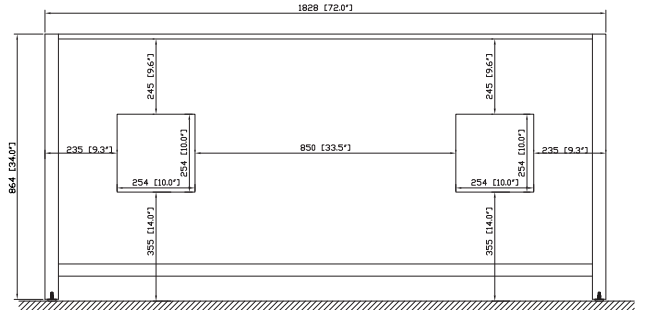

Colors / Finishes

- Espresso

Nominal Dimension

- 72W x 21D x 34H (inches)

Components

Mirror	MODERO-M28-ES	MODERO-MC28-ES	
Vanity Top	SUT73BK	SUT73CW	SUT73GB
Sink	CUM18WT	CUM18LN	

Product Diagrams

Front